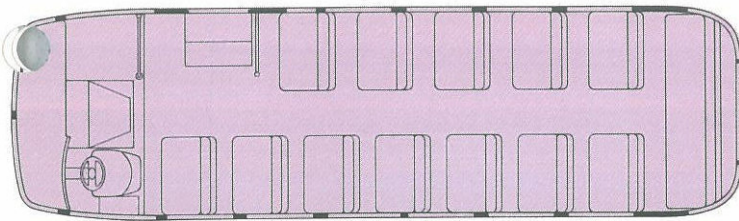

# TYPICAL FLOOR PLANS

**ARGOSY 20-FOOT**  
17-PASSENGER

**ARGOSY 24-FOOT**  
25-PASSENGER

**ARGOSY 28-FOOT**  
29-PASSENGER

**ARGOSY 28-FOOT**  
PERIMETER SEATING, 2 DOORS