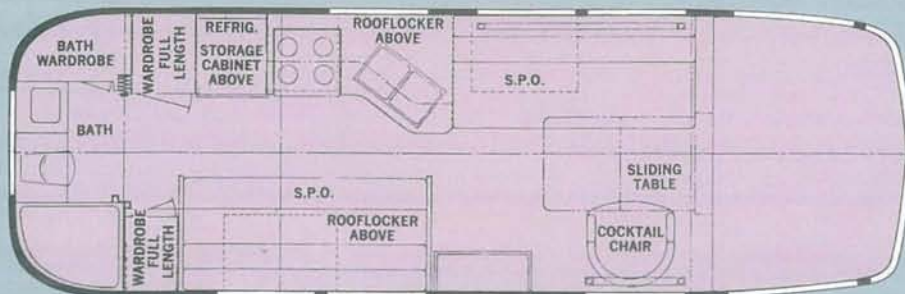

ARGOSY

CHOOSE FROM 6
LUXURIOUS MODELS -
ALL TOTALLY
SELF-CONTAINED!

20 FT. DOUBLE
REAR BATH MOTORHOME

24 FT. REAR BATH MOTORHOME

24 FT. TWIN MOTORHOME

24 FT. DOUBLE MOTORHOME

28 FT. TWIN MOTORHOME

28 FT. DOUBLE MOTORHOME