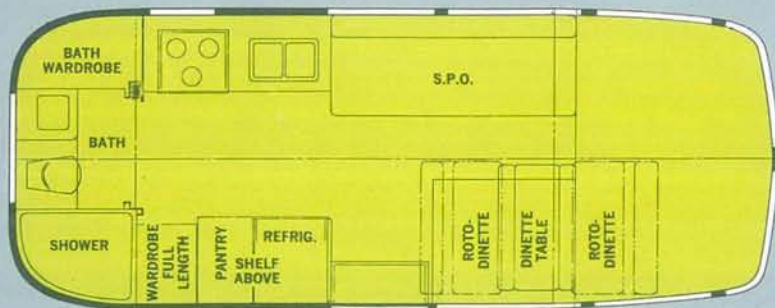

ARGOSY

CHOOSE FROM 6
LUXURIOUS MODELS -
ALL TOTALLY
SELF-CONTAINED!

20 FT. DOUBLE
REAR BATH MOTORHOME

24 FT. REAR BATH MOTORHOME

24 FT. TWIN MOTORHOME

24 FT. DOUBLE MOTORHOME

28 FT. TWIN MOTORHOME

28 FT. DOUBLE MOTORHOME