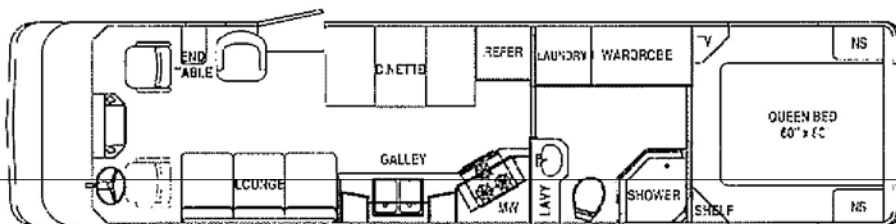

NOTE: Vehicles with overall body width greater than 96" are known as "wide bodies." Wide body vehicles are restricted to use on main highways in certain states. A vast majority of states allow 102" body width on all highways, but wide body width is now allowed on all federal highways in the United States. Your dealer may be able to furnish more specific information. If you are concerned about vehicle width, we invite you to consider other fine Thor vehicles offered in the standard 96" width.

Grand Vision 111 1016 4-Door 12-Window