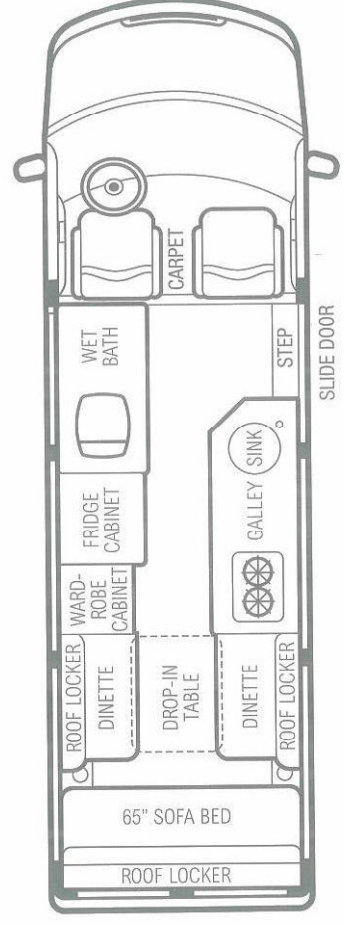

# 2007 AIRSTREAM INTERSTATE FLOORPLANS

Please visit [www.airstream.com](http://www.airstream.com) for a full set of specifications, floorplans, features and options, or visit your nearest Airstream dealer.

**Interstate  
Dinette Twin**

**Interstate  
Front Sleeper**

**Interstate  
Rear Sleeper**

**Interstate  
Rear Dinette**