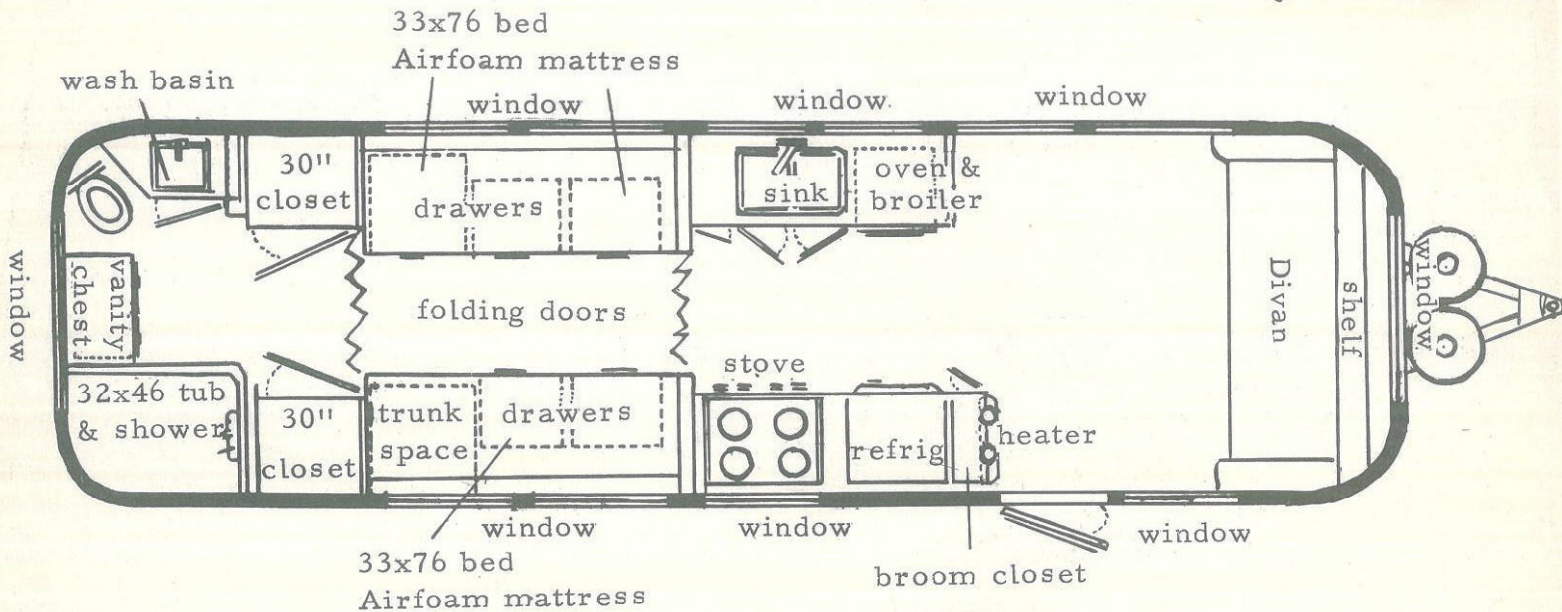

THE SENSATIONAL ALL-NEW AIRSTREAM

30-foot

SOVEREIGN OF THE ROAD

1950's

THE NEW AIRSTREAM ...

designed and built for unlimited travel

SPECIFICATIONS

Overall length--30 feet
 Body length--27 feet
 Overall weight--4100 lbs.
 Hitch weight--350 lbs.
 33 x 76, 6-1/2" Airfoam beds
 5.6 cu.ft. comb. ice-electric refrigerator, Blendtone color
 Split stove, Blendtone color
 Large bath tub
 Hot water heater

Double tube butane heater
 Double sinks
 Three roof vents
 Double butane tanks
 Trunk door
 Built-in step
 4-wheel brakes
 Steel bumper
 Tandem wheels
 Picture windows

Note: This is an interim sheet while complete specification sheet is being printed.