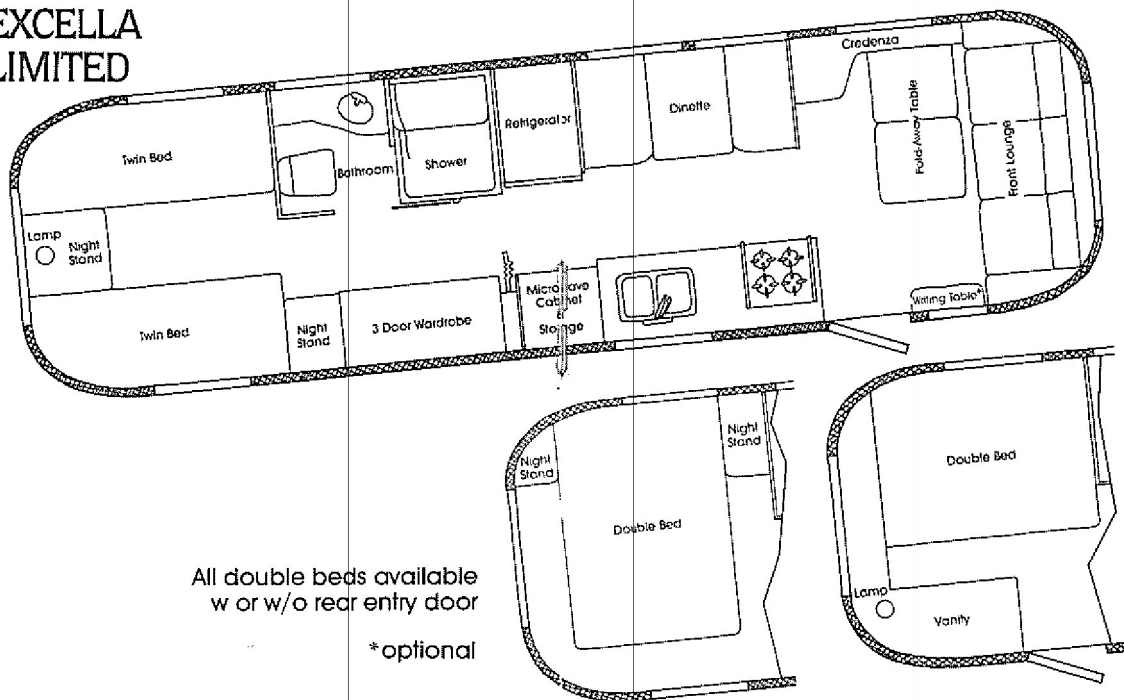

31 Foot side-bath

FLOORPLAN

● SOVEREIGN

32 Foot side-bath

FLOORPLAN

● EXCELLA

● LIMITED

All double beds available w or w/o rear entry door