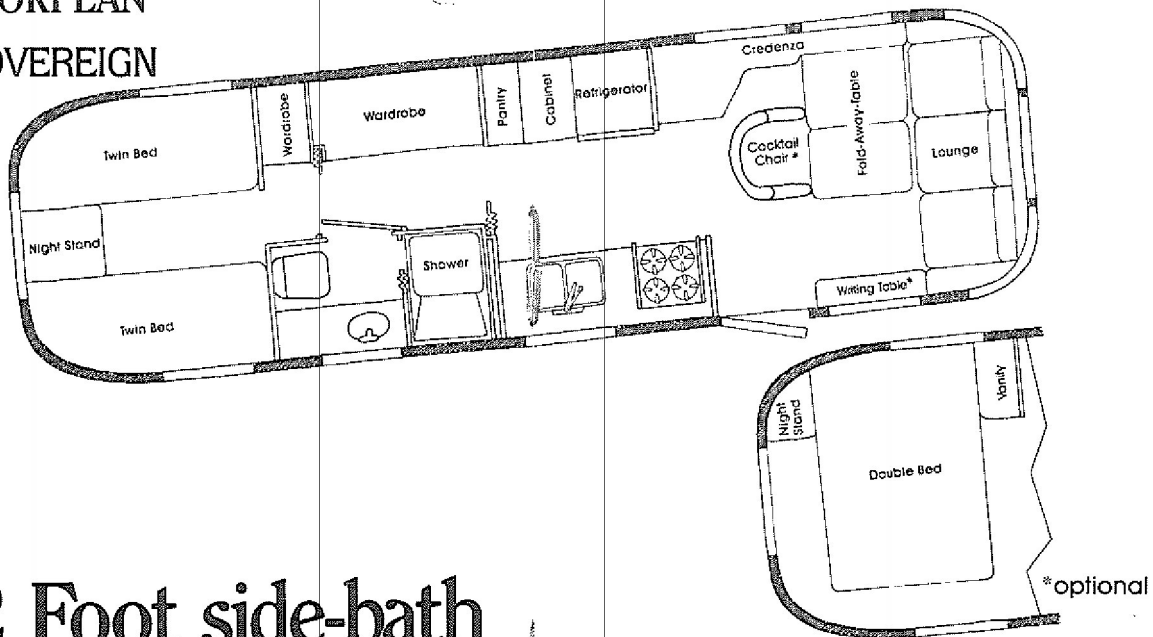

31 Foot side-bath

FLOORPLAN

● SOVEREIGN

32 Foot side-bath

FLOORPLAN

● EXCELLA

● LIMITED

All double beds available w or w/o rear entry door