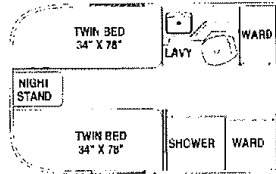

Model 34A Side Lounge (Excella Only)
Shown with Optional Twin Beds

Model 34J Front Lounge
Shown with Standard Dinette

Model 34FK Front Kitchen
Shown with Standard Dinette

Model 34RW Front Lounge
Shown with Optional Free-Standing Dinette and Side-by-side Refrigerator

Optional Twin Beds
(25', 28', 30' and 34' Models)

Model 30W Front Lounge

Optional Free-Standing Dinette
(30' Front Lounge, 34R' and 34FK only)

Model 25C

Model 25A

Model 28B

Model 21C