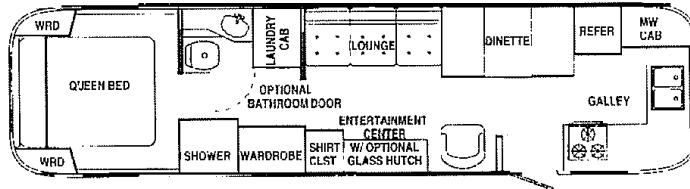

Model 34A Side Lounge (Excella Only)
Shown with Optional Twin Beds

Model 34J Front Lounge
Shown with Standard Dinette

Model 34FK Front Kitchen
Shown with Standard Dinette

Model 34RW Front Lounge
Shown with Optional Free-Standing Dinette and Side-by-side Refrigerator

Optional Twin Beds
(25', 28', 30' and 34' Models)

Model 30W Front Lounge

Optional Free-Standing Dinette
(30' Front Lounge, 34R' and 34FK only)

Model 25C

Model 25A

Model 28B

Model 21C