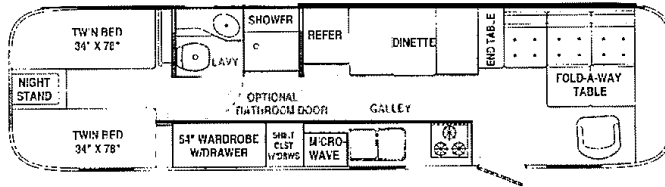

Model 34A Side Lounge (Excella Only)
Shown with Optional Twin Beds

Model 34J Front Lounge
Shown with Standard Dinette

Model 34FK Front Kitchen
Shown with Standard Dinette

Model 34RW Front Lounge
Shown with Optional Free-Standing Dinette and Side-by-side Refrigerator

Optional Twin Beds
(25', 28', 30' and 34' Models)

Model 30W Front Lounge

Optional Free-Standing Dinette
(30' Front Lounge, 34R' and 34FK only)

Model 25C

Model 25A

Model 28B

Model 21C