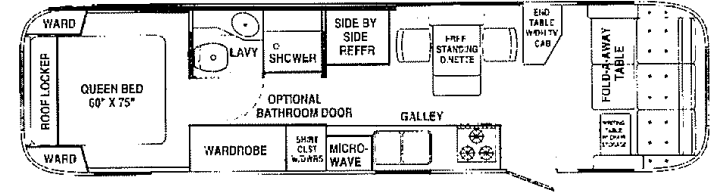

Model 34A Side Lounge (Excella Only)
Shown with Optional Twin Beds

Model 34J Front Lounge
Shown with Standard Dinette

Model 34FK Front Kitchen
Shown with Standard Dinette

Model 34RW Front Lounge
Shown with Optional Free-Standing Dinette and Side-by-side Refrigerator

Optional Twin Beds
(25', 28', 30' and 34' Models)

Model 30W Front Lounge

Optional Free-Standing Dinette
(30' Front Lounge, 34R' and 34FK only)

Model 25C

Model 25A

Model 28B

Model 21C