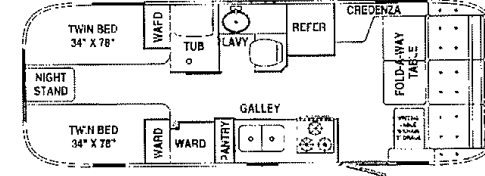

Model 34A Side Lounge (Excella Only)
Shown with Optional Twin Beds

Model 34J Front Lounge
Shown with Standard Dinette

Model 34FK Front Kitchen
Shown with Standard Dinette

Model 34RW Front Lounge
Shown with Optional Free-Standing Dinette and Side-by-side Refrigerator

Optional Twin Beds
(25', 28', 30' and 34' Models)

Model 30W Front Lounge

Optional Free-Standing Dinette
(30' Front Lounge, 34R' and 34FK only)

Model 25C

Model 25A

Model 28B

Model 21C