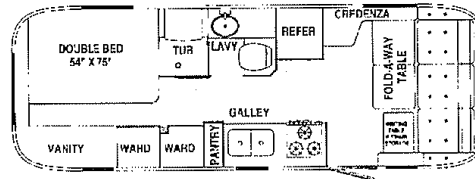

Model 34A Side Lounge (Excella Only)
Shown with Optional Twin Beds

Model 34J Front Lounge
Shown with Standard Dinette

Model 34FK Front Kitchen
Shown with Standard Dinette

Model 34RW Front Lounge
Shown with Optional Free-Standing Dinette and Side-by-side Refrigerator

Optional Twin Beds
(25', 28', 30' and 34' Models)

Model 30W Front Lounge

Optional Free-Standing Dinette
(30' Front Lounge, 34R' and 34FK only)

Model 25C

Model 25A

Model 28B

Model 21C