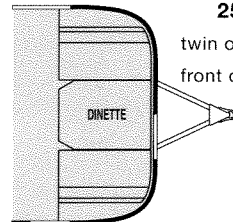

# TAKE YOUR PICK

CLASSIC SPECIFICATIONS	25'	28'	30' S O	30'	31'	34' LTD	34' S O
Length Exterior	25' 9"	29'	31'	31'	31'	34' 10"	34' 10"
Width Exterior	8' 5"	8' 5"	8' 5"	8' 5"	8' 5"	8' 5"	8' 5"
Width Interior	8' 1"	8' 1"	8' 1"	8' 1"	8' 1"	8' 1"	8' 1"
Height Exterior w/ AC	9' 7"	9' 7"	9' 7"	9' 7"	9' 7"	9' 7"	9' 7"
Height Interior w/AC	6' 3"	6' 3"	6' 3"	6' 3"	6' 3"	6' 3"	6' 3"
Hitch Ball Height	18 3/4"	18 3/4"	19 3/4"	18 3/4"	18 3/4"	18 3/4"	19 3/4"
Hitch Weight (lbs.)	760	630	900	760	690	820	1250
GVWR (lbs.)	7300	8600	9100	8700	8700	9800	10500
UVW (lbs.)	6000	6730	7900	7180	7150	8070	9050
NCC (lbs.)	1300	1870	1200	1520	1550	1730	1390
Fresh Water (Gal.)	54	54	54	54	54	54	54
Grey Water (Gal.)	39	37	37	37	37	37	37
Black Water (Gal.)	30	39	39	39	39	39	39
Furnace (BTU In 1000s)	25	30	34	34	34	34	34

**28' CLASSIC**  
twin or queen beds

**25' CLASSIC**  
twin or queen beds  
front dinette option

**30' CLASSIC S O**  
slide-out dinette  
optional twin beds