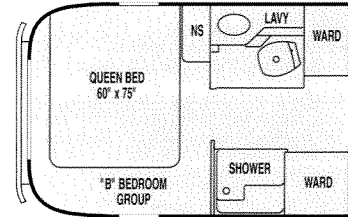

# TAKE YOUR PICK

CLASSIC SPECIFICATIONS	25'	28'	30' S O	30'	31'	34' LTD	34' S O
Length Exterior	25' 9"	29'	31'	31'	31'	34' 10"	34' 10"
Width Exterior	8' 5"	8' 5"	8' 5"	8' 5"	8' 5"	8' 5"	8' 5"
Width Interior	8' 1"	8' 1"	8' 1"	8' 1"	8' 1"	8' 1"	8' 1"
Height Exterior w/ AC	9' 7"	9' 7"	9' 7"	9' 7"	9' 7"	9' 7"	9' 7"
Height Interior w/AC	6' 3"	6' 3"	6' 3"	6' 3"	6' 3"	6' 3"	6' 3"
Hitch Ball Height	18 3/4"	18 3/4"	19 3/4"	18 3/4"	18 3/4"	18 3/4"	19 3/4"
Hitch Weight (lbs.)	760	630	900	760	690	820	1250
GVWR (lbs.)	7300	8600	9100	8700	8700	9800	10500
UVW (lbs.)	6000	6730	7900	7180	7150	8070	9050
NCC (lbs.)	1300	1870	1200	1520	1550	1730	1390
Fresh Water (Gal.)	54	54	54	54	54	54	54
Grey Water (Gal.)	39	37	37	37	37	37	37
Black Water (Gal.)	30	39	39	39	39	39	39
Furnace (BTU In 1000s)	25	30	34	34	34	34	34

**28' CLASSIC**  
twin or queen beds

**25' CLASSIC**  
twin or queen beds  
front dinette option

**30' CLASSIC S O**  
slide-out dinette  
optional twin beds