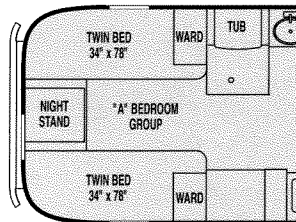

# TAKE YOUR PICK

CLASSIC SPECIFICATIONS	25'	28'	30' S O	30'	31'	34' LTD	34' S O
Length Exterior	25' 9"	29'	31'	31'	31'	34' 10"	34' 10"
Width Exterior	8' 5"	8' 5"	8' 5"	8' 5"	8' 5"	8' 5"	8' 5"
Width Interior	8' 1"	8' 1"	8' 1"	8' 1"	8' 1"	8' 1"	8' 1"
Height Exterior w/ AC	9' 7"	9' 7"	9' 7"	9' 7"	9' 7"	9' 7"	9' 7"
Height Interior w/AC	6' 3"	6' 3"	6' 3"	6' 3"	6' 3"	6' 3"	6' 3"
Hitch Ball Height	18 3/4"	18 3/4"	19 3/4"	18 3/4"	18 3/4"	18 3/4"	19 3/4"
Hitch Weight (lbs.)	760	630	900	760	690	820	1250
GVWR (lbs.)	7300	8600	9100	8700	8700	9800	10500
UVW (lbs.)	6000	6730	7900	7180	7150	8070	9050
NCC (lbs.)	1300	1870	1200	1520	1550	1730	1390
Fresh Water (Gal.)	54	54	54	54	54	54	54
Grey Water (Gal.)	39	37	37	37	37	37	37
Black Water (Gal.)	30	39	39	39	39	39	39
Furnace (BTU In 1000s)	25	30	34	34	34	34	34

**28' CLASSIC**  
twin or queen beds

**25' CLASSIC**  
twin or queen beds  
front dinette option

**30' CLASSIC S O**  
slide-out dinette  
optional twin beds