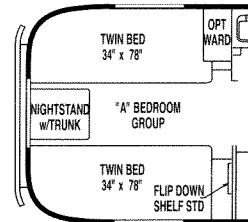

# TAKE YOUR PICK

CLASSIC SPECIFICATIONS	25'	28'	30' S O	30'	31'	34' LTD	34' S O
Length Exterior	25' 9"	29'	31'	31'	31'	34' 10"	34' 10"
Width Exterior	8' 5"	8' 5"	8' 5"	8' 5"	8' 5"	8' 5"	8' 5"
Width Interior	8' 1"	8' 1"	8' 1"	8' 1"	8' 1"	8' 1"	8' 1"
Height Exterior w/ AC	9' 7"	9' 7"	9' 7"	9' 7"	9' 7"	9' 7"	9' 7"
Height Interior w/AC	6' 3"	6' 3"	6' 3"	6' 3"	6' 3"	6' 3"	6' 3"
Hitch Ball Height	18 3/4"	18 3/4"	19 3/4"	18 3/4"	18 3/4"	18 3/4"	19 3/4"
Hitch Weight (lbs.)	760	630	900	760	690	820	1250
GVWR (lbs.)	7300	8600	9100	8700	8700	9800	10500
UVW (lbs.)	6000	6730	7900	7180	7150	8070	9050
NCC (lbs.)	1300	1870	1200	1520	1550	1730	1390
Fresh Water (Gal.)	54	54	54	54	54	54	54
Grey Water (Gal.)	39	37	37	37	37	37	37
Black Water (Gal.)	30	39	39	39	39	39	39
Furnace (BTU In 1000s)	25	30	34	34	34	34	34

**28' CLASSIC**  
twin or queen beds

**25' CLASSIC**  
twin or queen beds  
front dinette option

**30' CLASSIC S O**  
slide-out dinette  
optional twin beds