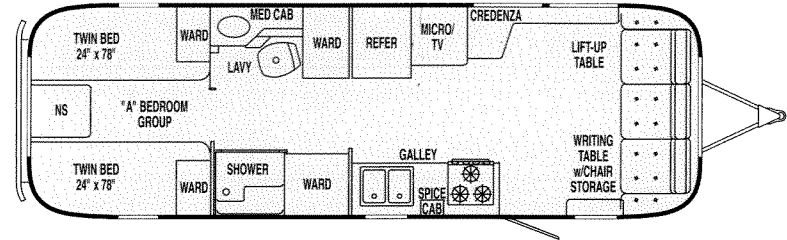

# TAKE YOUR PICK

CLASSIC SPECIFICATIONS	25'	28'	30' S O	30'	31'	34' LTD	34' S O
Length Exterior	25' 9"	29'	31'	31'	31'	34' 10"	34' 10"
Width Exterior	8' 5"	8' 5"	8' 5"	8' 5"	8' 5"	8' 5"	8' 5"
Width Interior	8' 1"	8' 1"	8' 1"	8' 1"	8' 1"	8' 1"	8' 1"
Height Exterior w/ AC	9' 7"	9' 7"	9' 7"	9' 7"	9' 7"	9' 7"	9' 7"
Height Interior w/AC	6' 3"	6' 3"	6' 3"	6' 3"	6' 3"	6' 3"	6' 3"
Hitch Ball Height	18 3/4"	18 3/4"	19 3/4"	18 3/4"	18 3/4"	18 3/4"	19 3/4"
Hitch Weight (lbs.)	760	630	900	760	690	820	1250
GVWR (lbs.)	7300	8600	9100	8700	8700	9800	10500
UVW (lbs.)	6000	6730	7900	7180	7150	8070	9050
NCC (lbs.)	1300	1870	1200	1520	1550	1730	1390
Fresh Water (Gal.)	54	54	54	54	54	54	54
Grey Water (Gal.)	39	37	37	37	37	37	37
Black Water (Gal.)	30	39	39	39	39	39	39
Furnace (BTU In 1000s)	25	30	34	34	34	34	34

**28' CLASSIC**  
twin or queen beds

**25' CLASSIC**  
twin or queen beds  
front dinette option

**30' CLASSIC S O**  
slide-out dinette  
optional twin beds