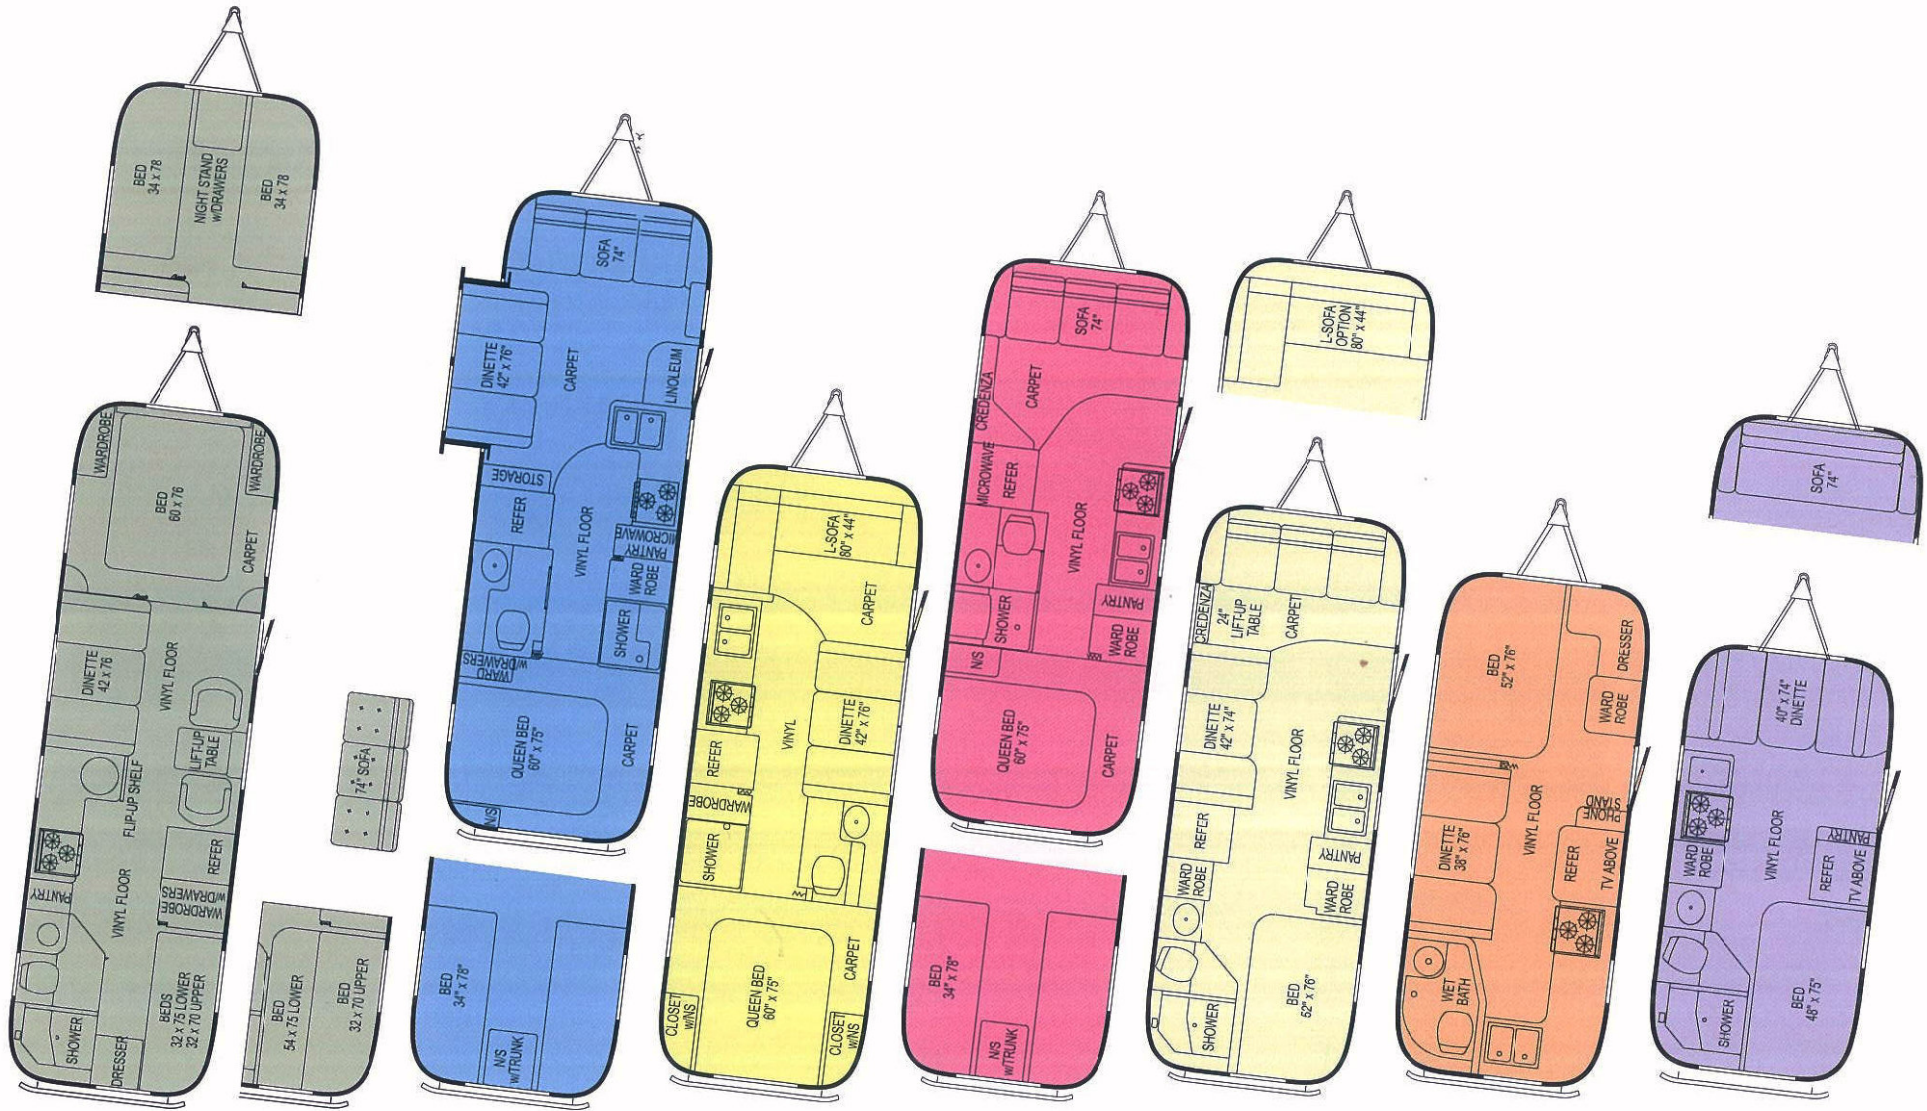

SAFARI FLOORPLANS

Safari 30' Bunk ↑
Available late 2003

Safari 28' SO ↑

Safari 28' W ↑

Safari 25' AB ↑

Safari 25' SS ↑

Safari 22' ↑

Safari 19' BAMBI ↑