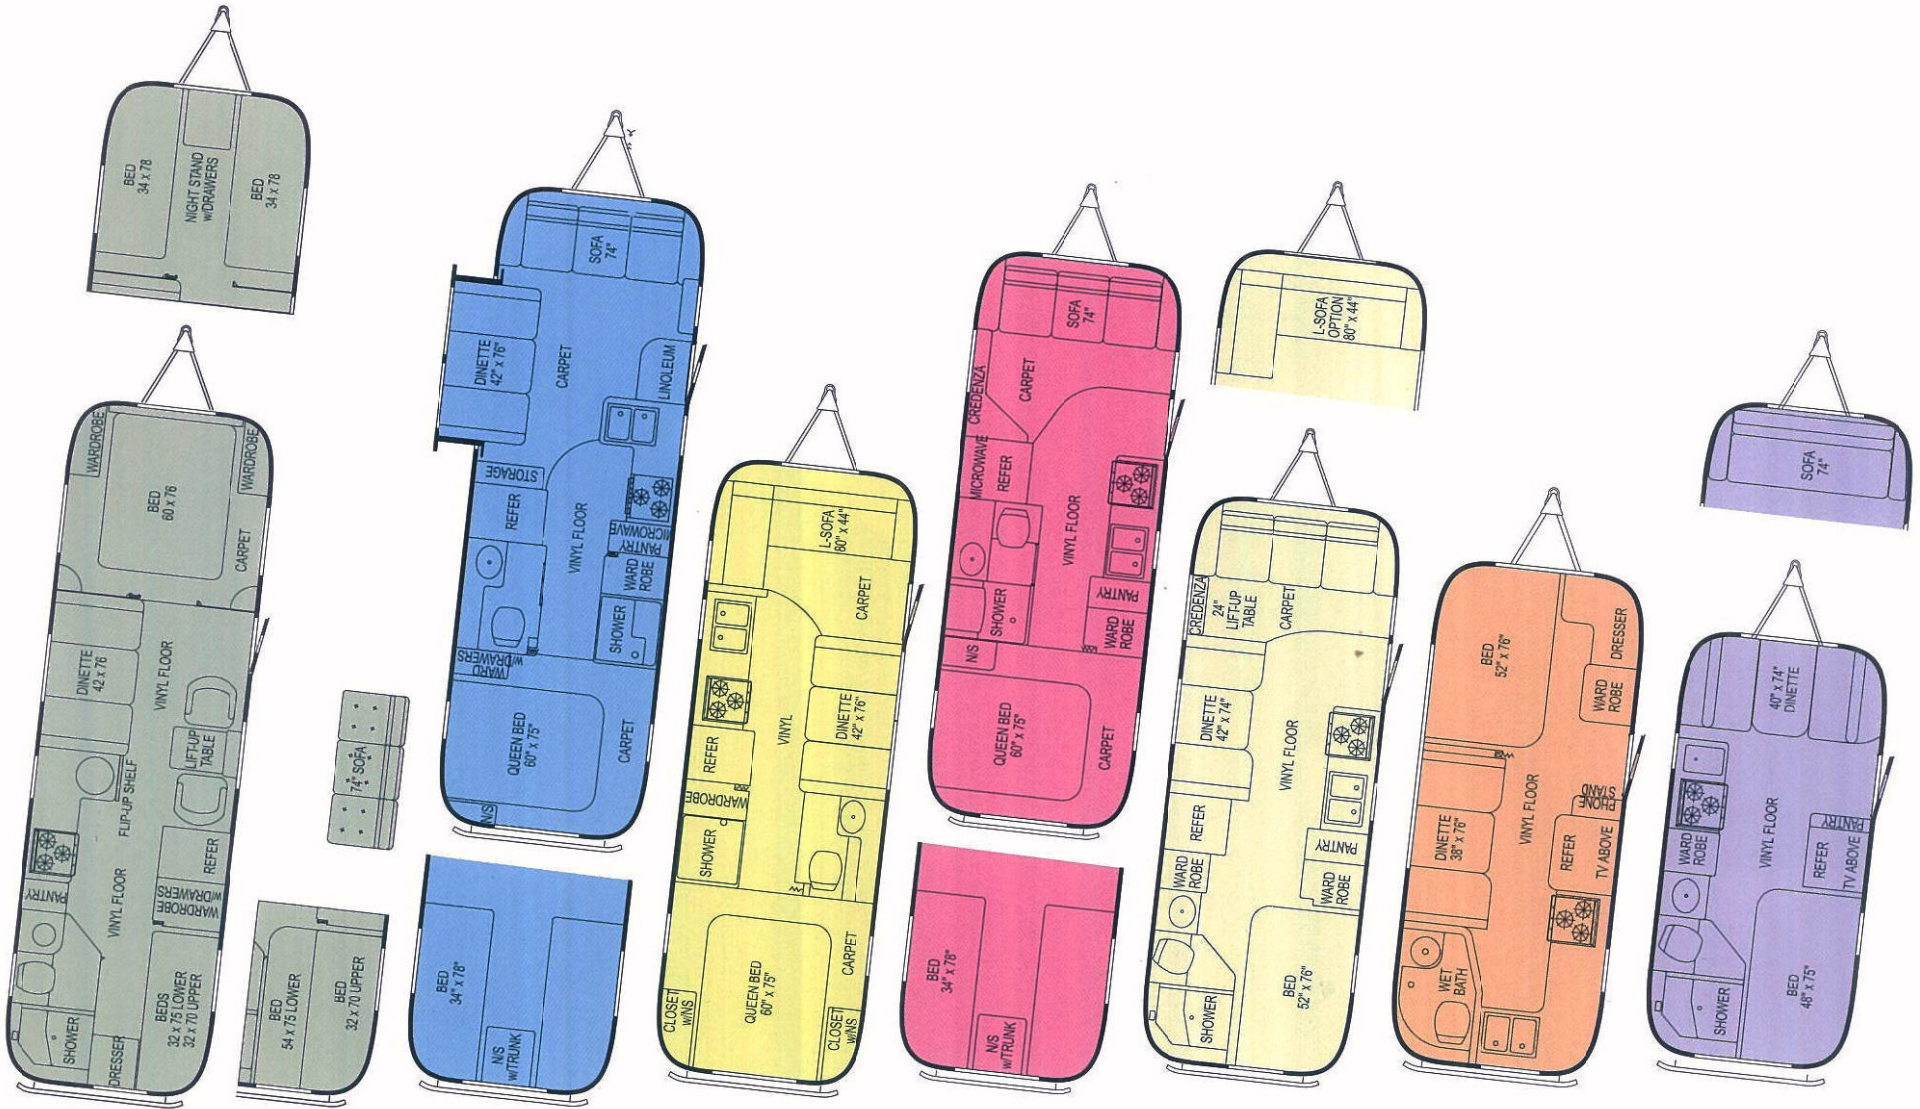

SAFARI FLOORPLANS

Safari 30' Bunk ↑
Available late 2003

Safari 28' SO ↑

Safari 28' W ↑

Safari 25' AB ↑

Safari 25' SS ↑

Safari 22' ↑

Safari 19' BAMBI ↑