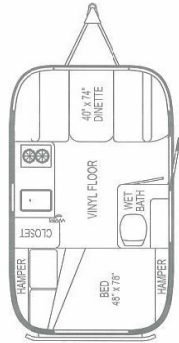

2006 AIRSTREAM FLOORPLANS & SPECIFICATIONS

SAFARI

Safari Bambi 16'

06

Safari Bambi 19'

Safari 22'

Safari 23'

Safari 25' FB

Safari

Exterior length
 Width exterior
 Width interior
 Height exterior with A/C
 Height interior with A/C
 Hitch ball height
 Hitch weight w/o options
 UBW (lbs)
 NCC without options, fluids or cargo (lbs)
 GVWR (lbs)
 Water tank with drain valve
 Black water tank (gal)
 Gray water tank (gal)
 Combination black & gray tank
 Water heater (gal) with electronic ignition
 A/C with heat strip (BTU)
 Furnace with electric ignition (BTU)
 LPG (lbs)
 Deep cycle battery
 Sleeping capacity