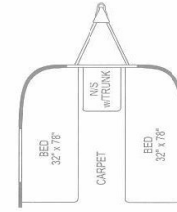

Safari

Exterior length
 Width exterior
 Width interior
 Height exterior with A/C
 Height interior with A/C
 Hitch ball height
 Hitch weight w/o options
 UBW (lbs)
 NCC without options, fluids or cargo (lbs)
 GVWR (lbs)
 Water tank with drain valve
 Black water tank (gal)
 Gray water tank (gal)
 Combination black & gray tank
 Water heater (gal) with electronic ignition
 A/C with heat strip (BTU)
 Furnace with electric ignition (BTU)
 LPG (lbs)
 Deep cycle battery
 Sleeping capacity

	16'	19'	22'	23'	25'FB	25'	25'ss	28'	28's/o	30'
Exterior length	16'7"	19'2"	22'4"	23'	25'11"	25'11"	25'11"	27'11"	28'11"	30'10"
Width exterior	8'	8'	8'	8'	8'5-1/2"	8'5-1/2"	8'5-1/2"	8'5-1/2"	8'5-1/2"	8'5-1/2"
Width interior	7'7"	7'7"	7'7"	7'7"	8'1"	8'1"	8'1"	8'1"	8'1"	8'1"
Height exterior with A/C	9'4"	9'5"	9'4"	9'5"	9'7"	9'7"	9'7"	9'7"	9'7"	9'7"
Height interior with A/C	6'4-1/2"	6'3-1/2"	6'3-1/2"	6'3-1/2"	6'3-1/2"	6'3-1/2"	6'3-1/2"	6'3-1/2"	6'3-1/2"	6'3-1/2"
Hitch ball height	18"	17-3/4"	18"	17-3/4"	17-3/4"	17-3/4"	17-3/4"	17-3/4"	17-3/4"	17-3/4"
Hitch weight w/o options	390	480	510	TBD	720	860	860	830	1,010	850
UBW (lbs)	2,950	3,680	4,160	TBD	5,210	5,065	5,380	5,495	6,515	6,215
NCC without options, fluids or cargo (lbs)	550	820	1,440	TBD	2,090	1,935	1,920	1,805	2,585	2,185
GVWR (lbs)	3,500	4,500	5,600	5,600	7,300	7,000	7,300	7,300	9,100	8,400
Water tank with drain valve	23	23	30	30	39	39	39	39	54	39
Black water tank (gal)	N/A	18	21	18	39	33	18	35	39	18
Gray water tank (gal)	N/A	21	21	21	37	39	39	37	37	39
Combination black & gray tank	21	N/A	N/A	N/A	N/A	N/A	N/A	N/A	N/A	N/A
Water heater (gal) with electronic ignition	6	6	6	6	6	6	6	6	6	6
A/C with heat strip (BTU)	OPT	11,000	11,000	11,000	11,000	11,000	11,000	13,500	13,500	13,500
Furnace with electric ignition (BTU)	12,000	16,000	16,000	16,000	25,000	25,000	25,000	30,000	30,000	30,000
LPG (lbs)	20	30 (2)	20	30 (2)	30 (2)	30 (2)	30 (2)	30 (2)	30 (2)	30 (2)
Deep cycle battery	1	2	1	2	2	2	2	2	2	2
Sleeping capacity	3	3-4	3	4-5	4	4	5-6	5	5	5-8