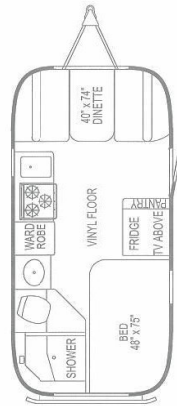

2006 AIRSTREAM FLOORPLANS & SPECIFICATIONS

SAFARI

Safari Bambi 16'

06

Safari Bambi 19'

Safari 22'

Safari 23'

Safari 25' FB

Safari

Exterior length
 Width exterior
 Width interior
 Height exterior with A/C
 Height interior with A/C
 Hitch ball height
 Hitch weight w/o options
 UBW (lbs)
 NCC without options, fluids or cargo (lbs)
 GVWR (lbs)
 Water tank with drain valve
 Black water tank (gal)
 Gray water tank (gal)
 Combination black & gray tank
 Water heater (gal) with electronic ignition
 A/C with heat strip (BTU)
 Furnace with electric ignition (BTU)
 LPG (lbs)
 Deep cycle battery
 Sleeping capacity