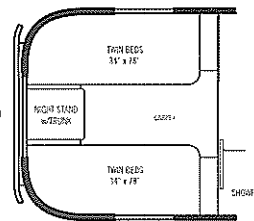

Classic Limited Travel Trailer Floorplans

25'FB Classic Limited

Optional Bedroom Floorplans

27' FB Classic Limited

30' Classic Limited

30' Classic Limited S/O

See www.airstream.com for more detailed specifications and options