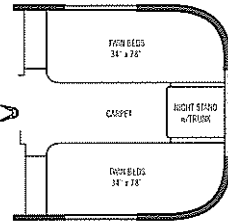

Classic Limited Travel Trailer Floorplans

25'FB Classic Limited

Optional Bedroom Floorplans

27' FB Classic Limited

30' Classic Limited

30' Classic Limited S/O

See www.airstream.com for more detailed specifications and options