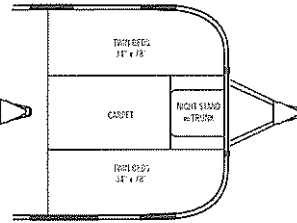

Classic Limited Travel Trailer Floorplans

25'FB Classic Limited

Optional Bedroom Floorplans

27' FB Classic Limited

30' Classic Limited

30' Classic Limited S/O

See www.airstream.com for more detailed specifications and options