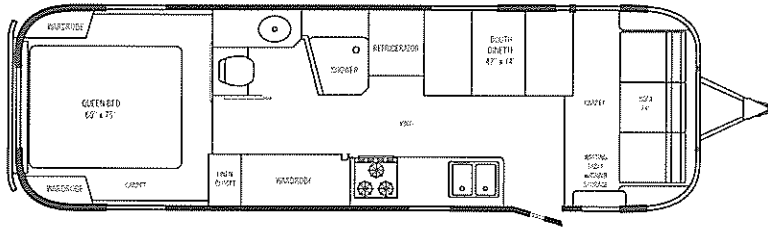

Classic Limited Travel Trailer Floorplans

31' Classic Limited Dinette

34' Classic Limited

34' Classic Limited S/O