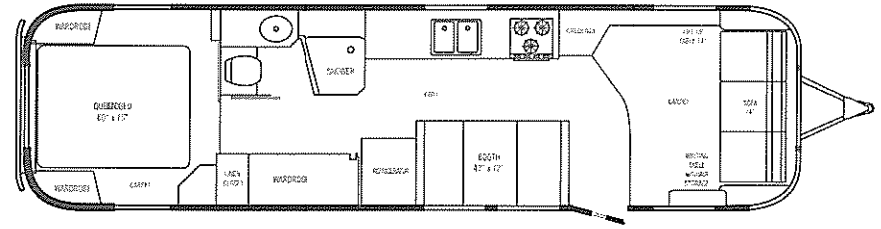

Classic Limited Travel Trailer Floorplans

31' Classic Limited Dinette

34' Classic Limited

34' Classic Limited S/O