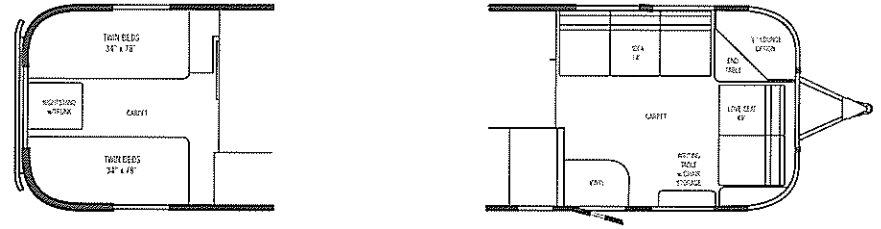

Classic Limited Travel Trailer Floorplans

31' Classic Limited Dinette

34' Classic Limited

34' Classic Limited S/O