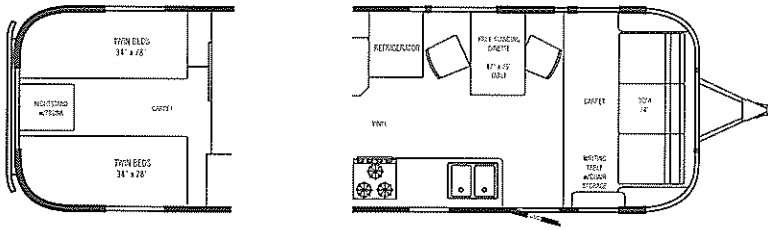

Classic Limited Travel Trailer Floorplans

31' Classic Limited Dinette

34' Classic Limited

34' Classic Limited S/O