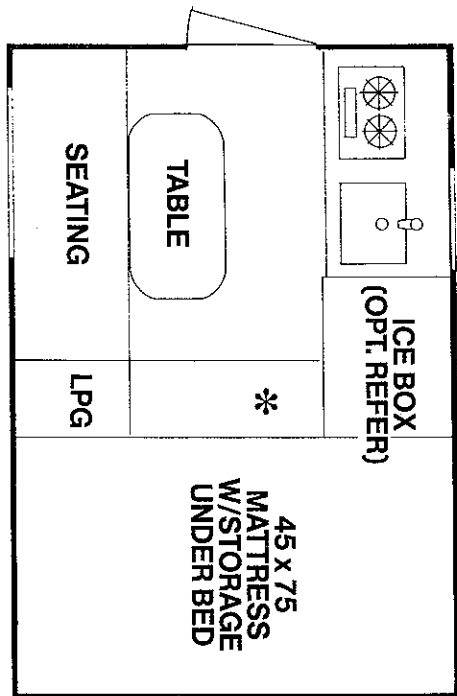

# 1993 SKAMPER FOLDING TRUCK CAMPERS

060S

072S

065S

080S

## SPECIFICATIONS

MODEL	060S	072S	065S	080S	086S	100SC
Sleeps	2	3	2	4	4	4
Overall Length	9'11"	10'5"	10'6"	11'9"	12'9"	13'9"
Overall Width	7'2"	7'2"	<del>7'4"</del>	7'4"	<del>7'4"</del>	<del>7'4"</del>
Interior Height	6'3"	6'6"	6'6"	6'6"	6'6"	6'6"
Floor Length	6'	7'2"	6'6"	8'	8'6"	10'
Unloaded Vehicle Weight (approx)	850	955	1040	1070	1220	1410
Wet Weight (full systems)	985	1090	1175	1205	1515	1849