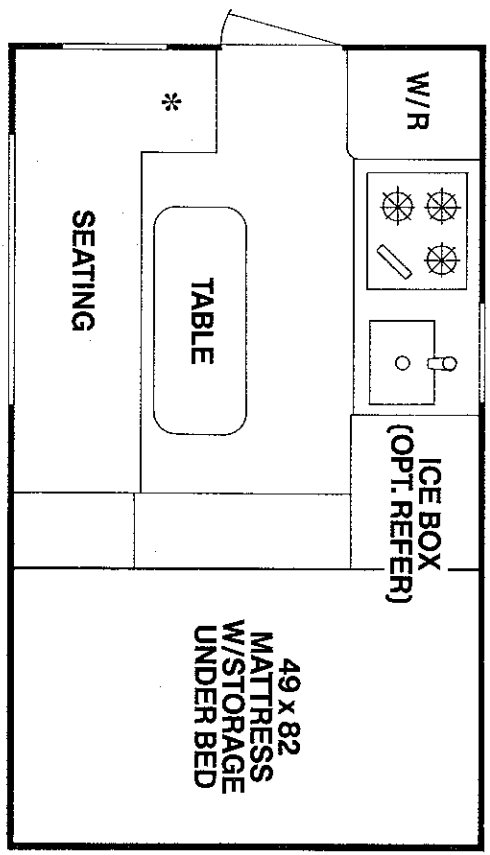

# 1993 SKAMPER FOLDING TRUCK CAMPERS

060S

072S

065S

080S

## SPECIFICATIONS

MODEL	060S	072S	065S	080S	086S	100SC
Sleeps	2	3	2	4	4	4
Overall Length	9'11"	10'5"	10'6"	11'9"	12'9"	13'9"
Overall Width	7'2"	7'2"	<del>7'4"</del>	7'4"	<del>7'4"</del>	<del>7'4"</del>
Interior Height	6'3"	6'6"	6'6"	6'6"	6'6"	6'6"
Floor Length	6'	7'2"	6'6"	8'	8'6"	10'
Unloaded Vehicle Weight (approx)	850	955	1040	1070	1220	1410
Wet Weight (full systems)	985	1090	1175	1205	1515	1849