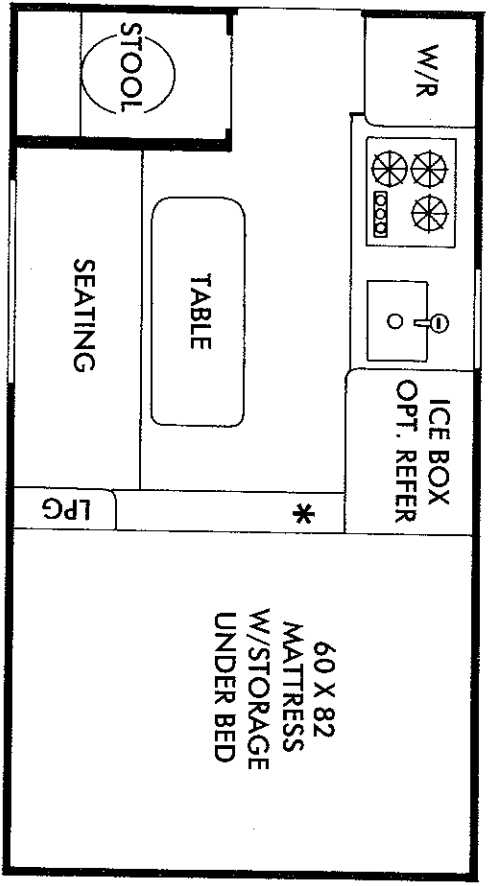

# 1993 SKAMPER FOLDING TRUCK CAMPERS

060S

072S

065S

080S

## SPECIFICATIONS

MODEL	060S	072S	065S	080S	086S	100SC
Sleeps	2	3	2	4	4	4
Overall Length	9'11"	10'5"	10'6"	11'9"	12'9"	13'9"
Overall Width	7'2"	7'2"	<del>7'4"</del>	7'4"	<del>7'4"</del>	<del>7'4"</del>
Interior Height	6'3"	6'6"	6'6"	6'6"	6'6"	6'6"
Floor Length	6'	7'2"	6'6"	8'	8'6"	10'
Unloaded Vehicle Weight (approx)	850	955	1040	1070	1220	1410
Wet Weight (full systems)	985	1090	1175	1205	1515	1849