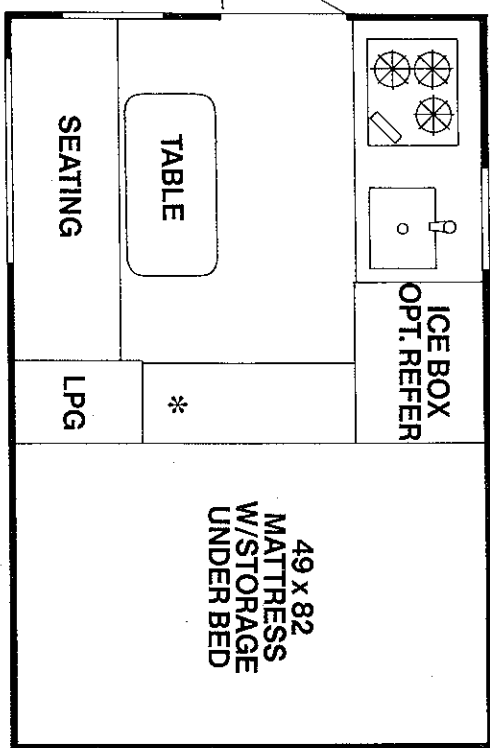

# 1993 SKAMPER FOLDING TRUCK CAMPERS

060S

072S

065S

080S

## SPECIFICATIONS

MODEL	060S	072S	065S	080S	086S	100SC
Sleeps	2	3	2	4	4	4
Overall Length	9'11"	10'5"	10'6"	11'9"	12'9"	13'9"
Overall Width	7'2"	7'2"	<del>7'4"</del>	7'4"	<del>7'4"</del>	<del>7'4"</del>
Interior Height	6'3"	6'6"	6'6"	6'6"	6'6"	6'6"
Floor Length	6'	7'2"	6'6"	8'	8'6"	10'
Unloaded Vehicle Weight (approx)	850	955	1040	1070	1220	1410
Wet Weight (full systems)	985	1090	1175	1205	1515	1849