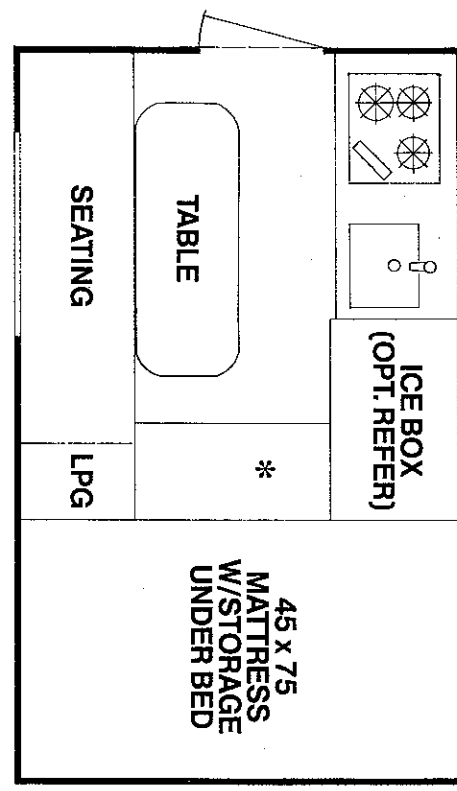

# 1993 SKAMPER FOLDING TRUCK CAMPERS

060S

072S

065S

080S

## SPECIFICATIONS

MODEL	060S	072S	065S	080S	086S	100SC
Sleeps	2	3	2	4	4	4
Overall Length	9'11"	10'5"	10'6"	11'9"	12'9"	13'9"
Overall Width	7'2"	7'2"	<del>7'4"</del>	7'4"	<del>7'4"</del>	<del>7'4"</del>
Interior Height	6'3"	6'6"	6'6"	6'6"	6'6"	6'6"
Floor Length	6'	7'2"	6'6"	8'	8'6"	10'
Unloaded Vehicle Weight (approx)	850	955	1040	1070	1220	1410
Wet Weight (full systems)	985	1090	1175	1205	1515	1849