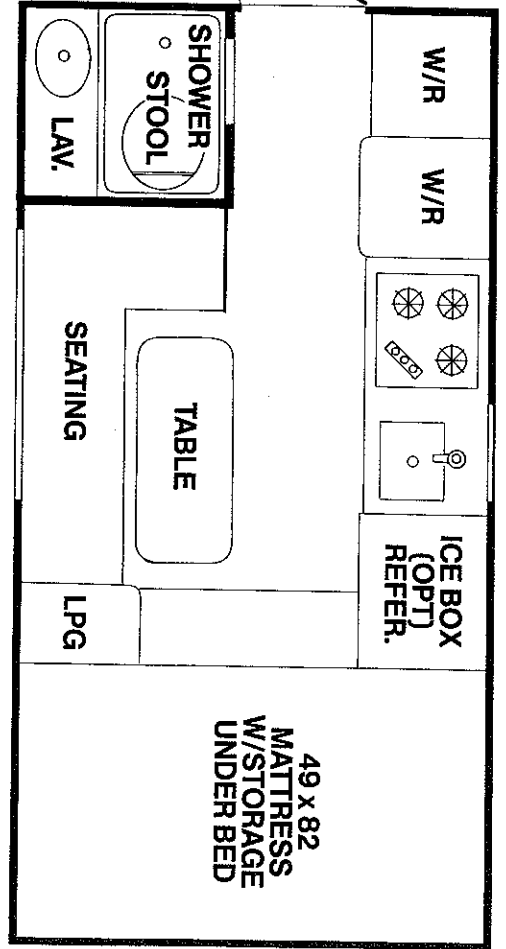

# 1993 SKAMPER FOLDING TRUCK CAMPERS

060S

072S

065S

080S

## SPECIFICATIONS

MODEL	060S	072S	065S	080S	086S	100SC
Sleeps	2	3	2	4	4	4
Overall Length	9'11"	10'5"	10'6"	11'9"	12'9"	13'9"
Overall Width	7'2"	7'2"	<del>7'4"</del>	7'4"	<del>7'4"</del>	<del>7'4"</del>
Interior Height	6'3"	6'6"	6'6"	6'6"	6'6"	6'6"
Floor Length	6'	7'2"	6'6"	8'	8'6"	10'
Unloaded Vehicle Weight (approx)	850	955	1040	1070	1220	1410
Wet Weight (full systems)	985	1090	1175	1205	1515	1849