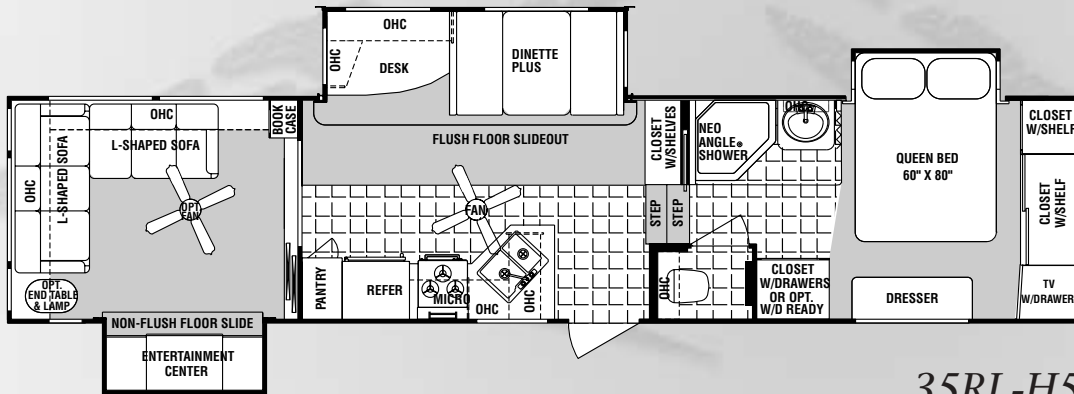

28BH-M5

- *New Modified Flush Floor Bedroom/Bath Deck For 2004!*

- *Bedroom Slides Available On Mid-Profile Fifth Wheels.*

2004 High-Profile Fifth Wheel Floor Plans

29RL-H5

31RL-H5

33RL-H5

• New – Flush Floor Bedroom/Bath Deck For 2004!

2004 High-Profile Fifth Wheel Floor Plans

Option X

Option T
(Pac-N-Play 2)

Option P

Options P, T, X

35BH-H5

35RL-H5

• *New – Flush Floor Bedroom/Bath Deck For 2004!*