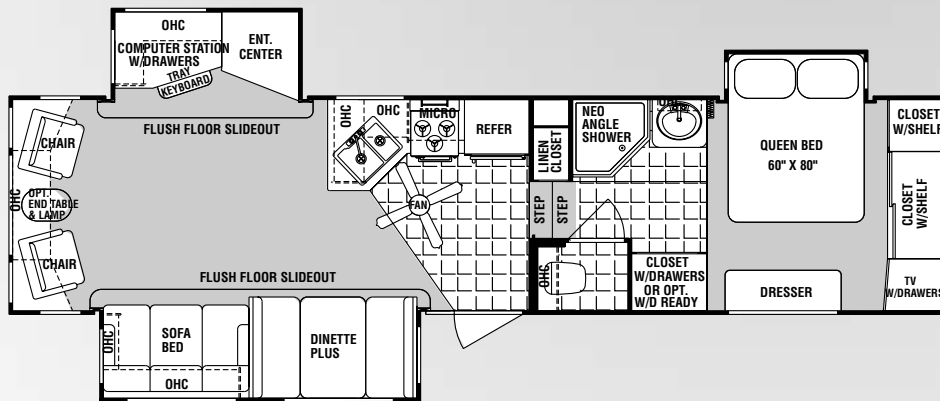

28BH-M5

- *New Modified Flush Floor Bedroom/Bath Deck For 2004!*

- *Bedroom Slides Available On Mid-Profile Fifth Wheels.*

2004 High-Profile Fifth Wheel Floor Plans

29RL-H5

31RL-H5

33RL-H5

• New – Flush Floor Bedroom/Bath Deck For 2004!

2004 High-Profile Fifth Wheel Floor Plans

Option X

Option T
(Pac-N-Play 2)

Option P

Options P, T, X

35BH-H5

35RL-H5

• *New – Flush Floor Bedroom/Bath Deck For 2004!*