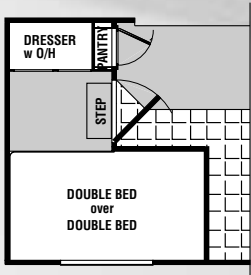

Option M front, Option T

31BK

Option M (front)

Option M (rear)

Option M rear

31FK

2004 Mid-Profile Fifth Wheel Floor Plans

27RL-M5

28BH-M5

- *New Modified Flush Floor Bedroom/Bath Deck For 2004!*

- *Bedroom Slides Available On Mid-Profile Fifth Wheels.*

2004 High-Profile Fifth Wheel Floor Plans

29RL-H5

31RL-H5

33RL-H5

• New – Flush Floor Bedroom/Bath Deck For 2004!