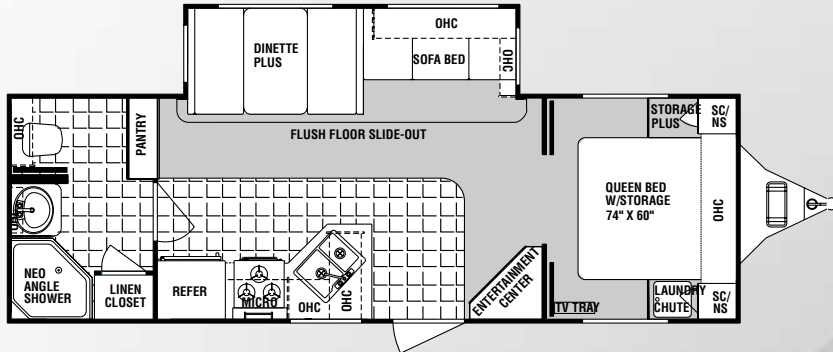

2004 Travel Trailer Floor Plans

26FB