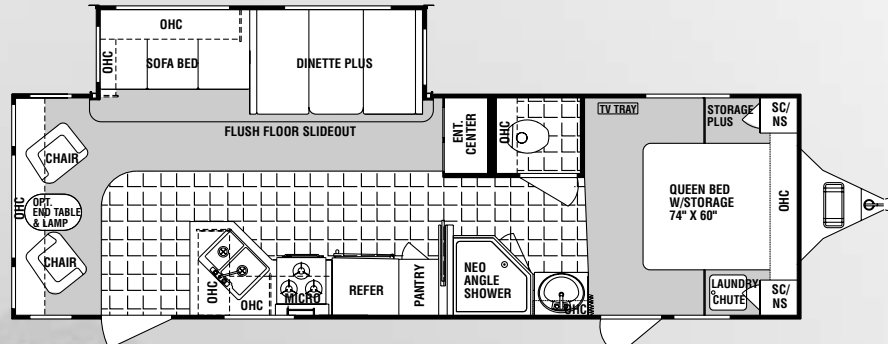

Option M front

30RL