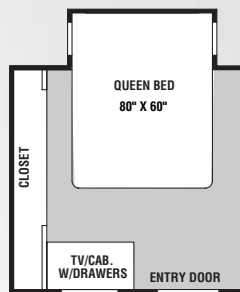

Option M (rear)