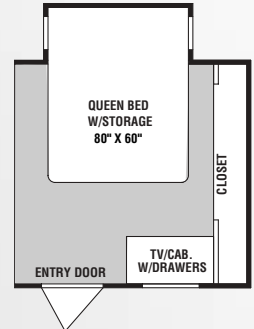

COLORADO

2004 TRAVEL TRAILERS AND FIFTH WHEELS

2004 Travel Trailer Floor Plans

26FB

Option M front

30RL

Option M (front)

Option T (Pac-N-Play 2)

Option M front, Option T

31BK

Option M (front)

Option M (rear)

Option M rear

31FK

2004 Mid-Profile Fifth Wheel Floor Plans

27RL-M5

28BH-M5

- *New Modified Flush Floor Bedroom/Bath Deck For 2004!*

- *Bedroom Slides Available On Mid-Profile Fifth Wheels.*

2004 High-Profile Fifth Wheel Floor Plans

29RL-H5

31RL-H5

33RL-H5

• New – Flush Floor Bedroom/Bath Deck For 2004!