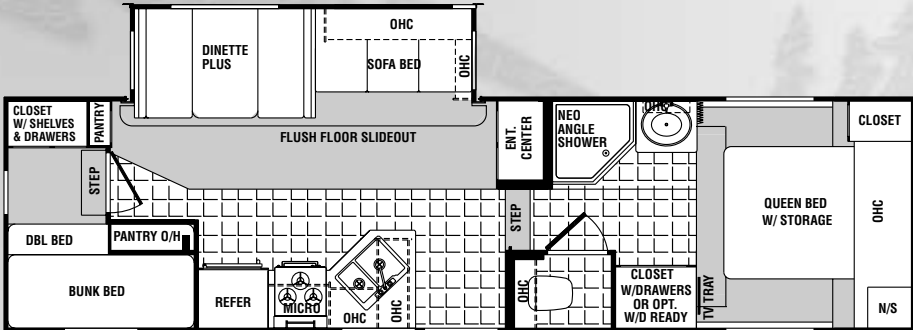

Option M front, Option T

31BK

Option M (front)

Option M (rear)

Option M rear

31FK

2004 Mid-Profile Fifth Wheel Floor Plans

27RL-M5

28BH-M5

- *New Modified Flush Floor Bedroom/Bath Deck For 2004!*

- *Bedroom Slides Available On Mid-Profile Fifth Wheels.*

2004 High-Profile Fifth Wheel Floor Plans

29RL-H5

31RL-H5

33RL-H5

• New – Flush Floor Bedroom/Bath Deck For 2004!