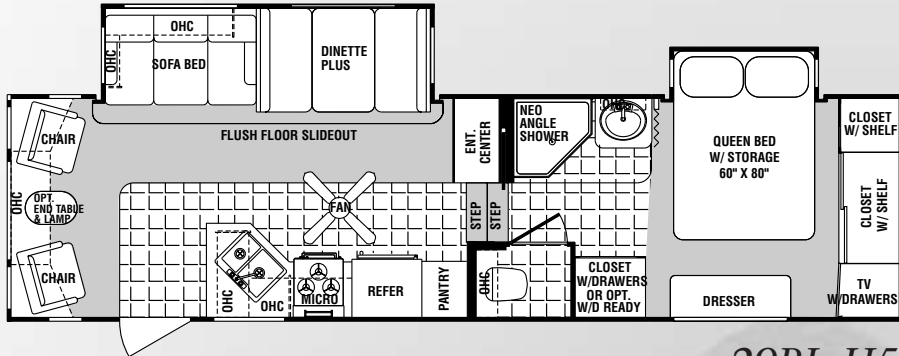

Option M front, Option T

31BK

Option M (front)

Option M (rear)

Option M rear

31FK

2004 Mid-Profile Fifth Wheel Floor Plans

27RL-M5

28BH-M5

- *New Modified Flush Floor Bedroom/Bath Deck For 2004!*

- *Bedroom Slides Available On Mid-Profile Fifth Wheels.*

2004 High-Profile Fifth Wheel Floor Plans

29RL-H5

31RL-H5

33RL-H5

• New – Flush Floor Bedroom/Bath Deck For 2004!

2004 High-Profile Fifth Wheel Floor Plans

Option X

Option T
(Pac-N-Play 2)

Option P

Options P, T, X

35BH-H5

35RL-H5

• *New – Flush Floor Bedroom/Bath Deck For 2004!*