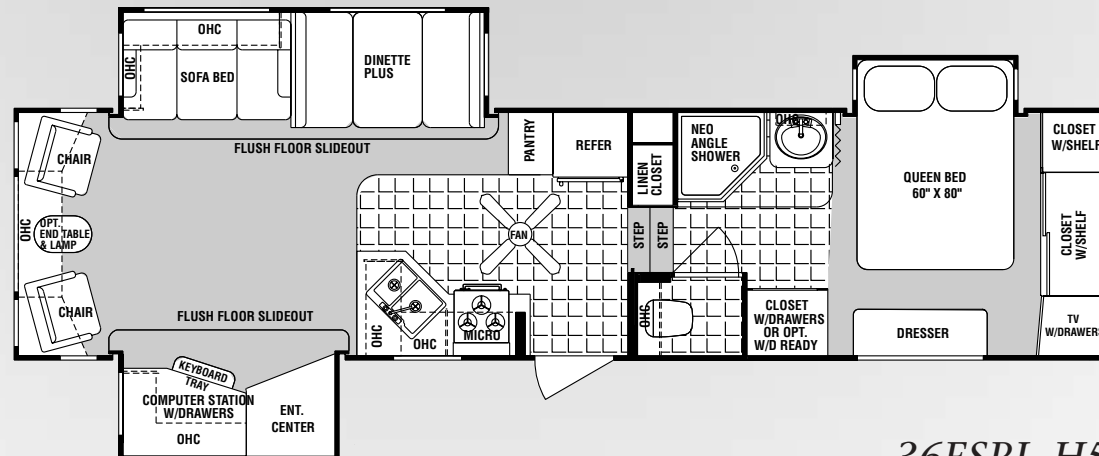

28BH-M5

- *New Modified Flush Floor Bedroom/Bath Deck For 2004!*

- *Bedroom Slides Available On Mid-Profile Fifth Wheels.*

2004 High-Profile Fifth Wheel Floor Plans

29RL-H5

31RL-H5

33RL-H5

• New – Flush Floor Bedroom/Bath Deck For 2004!

2004 High-Profile Fifth Wheel Floor Plans

Option X

Option T
(Pac-N-Play 2)

Option P

Options P, T, X

35BH-H5

35RL-H5

• *New – Flush Floor Bedroom/Bath Deck For 2004!*