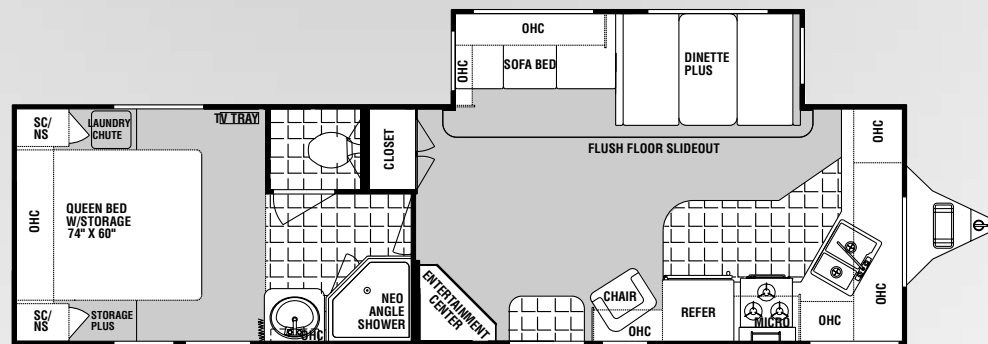

Option M front, Option T

31BK

Option M (front)

Option M (rear)

Option M rear

31FK

2004 Mid-Profile Fifth Wheel Floor Plans

27RL-M5

28BH-M5

- *New Modified Flush Floor Bedroom/Bath Deck For 2004!*

- *Bedroom Slides Available On Mid-Profile Fifth Wheels.*

2004 High-Profile Fifth Wheel Floor Plans

29RL-H5

31RL-H5

33RL-H5

• New – Flush Floor Bedroom/Bath Deck For 2004!

2004 High-Profile Fifth Wheel Floor Plans

Option X

Option T
(Pac-N-Play 2)

Option P

Options P, T, X

35BH-H5

35RL-H5

• *New – Flush Floor Bedroom/Bath Deck For 2004!*