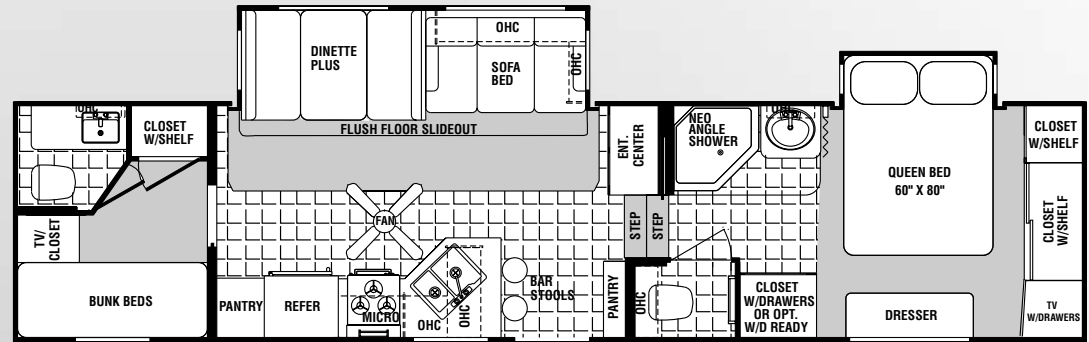

28BH-M5

- *New Modified Flush Floor Bedroom/Bath Deck For 2004!*

- *Bedroom Slides Available On Mid-Profile Fifth Wheels.*

2004 High-Profile Fifth Wheel Floor Plans

29RL-H5

31RL-H5

33RL-H5

• New – Flush Floor Bedroom/Bath Deck For 2004!

2004 High-Profile Fifth Wheel Floor Plans

Option X

Option T
(Pac-N-Play 2)

Option P

Options P, T, X

35BH-H5

35RL-H5

• *New – Flush Floor Bedroom/Bath Deck For 2004!*