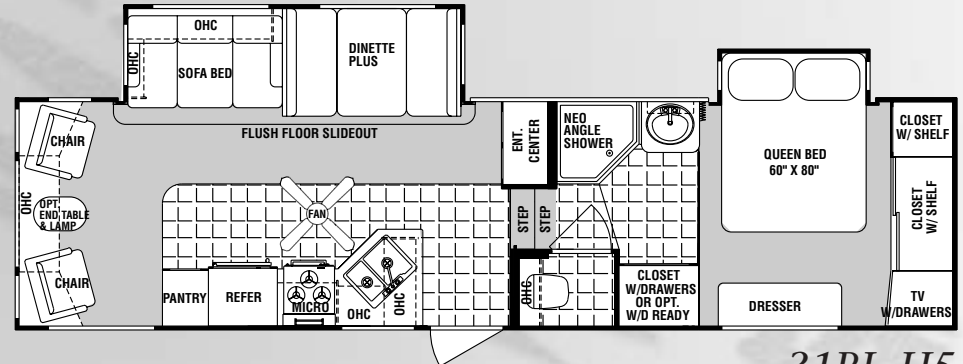

28BH-M5

- *New Modified Flush Floor Bedroom/Bath Deck For 2004!*

- *Bedroom Slides Available On Mid-Profile Fifth Wheels.*

2004 High-Profile Fifth Wheel Floor Plans

29RL-H5

31RL-H5

33RL-H5

• New – Flush Floor Bedroom/Bath Deck For 2004!

2004 High-Profile Fifth Wheel Floor Plans

Option X

Option T
(Pac-N-Play 2)

Option P

Options P, T, X

35BH-H5

35RL-H5

• *New – Flush Floor Bedroom/Bath Deck For 2004!*