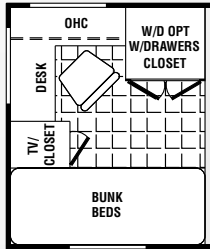

28BH-M5

- *New Modified Flush Floor Bedroom/Bath Deck For 2004!*

- *Bedroom Slides Available On Mid-Profile Fifth Wheels.*

2004 High-Profile Fifth Wheel Floor Plans

29RL-H5

31RL-H5

33RL-H5

• New – Flush Floor Bedroom/Bath Deck For 2004!

2004 High-Profile Fifth Wheel Floor Plans

Option X

Option T
(Pac-N-Play 2)

Option P

Options P, T, X

35BH-H5

35RL-H5

• *New – Flush Floor Bedroom/Bath Deck For 2004!*