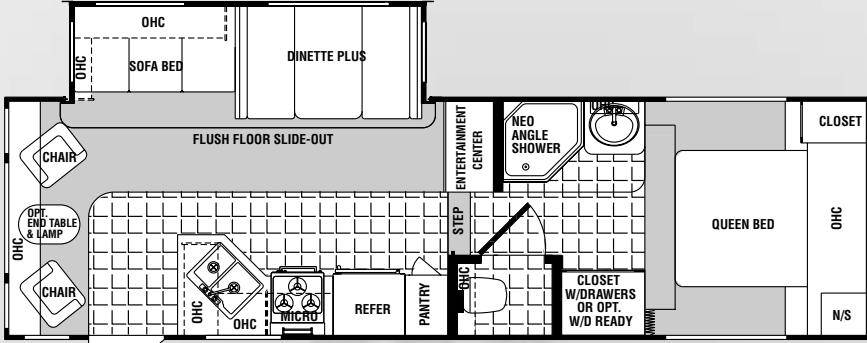

Option M front, Option T

31BK

Option M (front)

Option M (rear)

Option M rear

31FK

2004 Mid-Profile Fifth Wheel Floor Plans

27RL-M5

28BH-M5

- *New Modified Flush Floor Bedroom/Bath Deck For 2004!*

- *Bedroom Slides Available On Mid-Profile Fifth Wheels.*

2004 High-Profile Fifth Wheel Floor Plans

29RL-H5

31RL-H5

33RL-H5

• New – Flush Floor Bedroom/Bath Deck For 2004!

2004 High-Profile Fifth Wheel Floor Plans

Option X

Option T
(Pac-N-Play 2)

Option P

Options P, T, X

35BH-H5

35RL-H5

• *New – Flush Floor Bedroom/Bath Deck For 2004!*