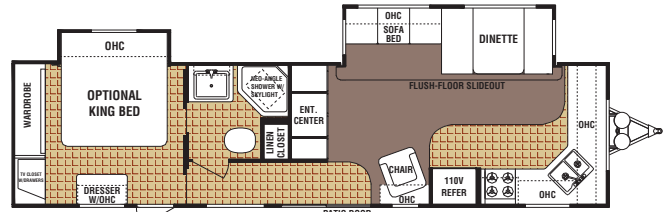

RAINIER DESTINATION TRAILERS

All Destination Trailers Feature:

- 110V. Refrigerator
- Sliding Glass Door
- Residential Range
- Gas/Electric/DSI Water Heater

Available Floor Plans

36FP-DSL-BS Shown with optional king bed slide suite

38BP-DSL Floorplan #1 Available options: U
Shown with front queen & rear bunks/dinette

38BP-DSL Floorplan #2 Available options: U
Shown with queen rear bed & queen front bed

38BP-DSL Floorplan #3 Available options: U
Shown with queen rear bed slide & queen front bed

38BP-DSL Floorplan #4 Available options: U
Shown with queen rear bed slide & front bunks/dinette

38BP-DSL Floorplan #5 Available options: U
Shown with queen rear bed slide & front quad bunks

DÉCOR CHOICES

Innocence Nutmeg

Fall Spice

WEIGHTS & SPECIFICATIONS

Floorplan	Base Weight	Hitch Dry Weight	Cargo Capacity	Exterior Length	Exterior Height w/ AC	Fresh Water Capacity (Gal.)	Grey Water Capacity (Gal.)	Black Water Capacity (Gal.)	Furnace Size (BTU's)
36FP-DSL	7760	1084	3410	37' 7"	11'	46	42/42	42	34,000
38P-DSL #1	8143	1270	3557	39' 2"	11'	46	42/42	42	34,000