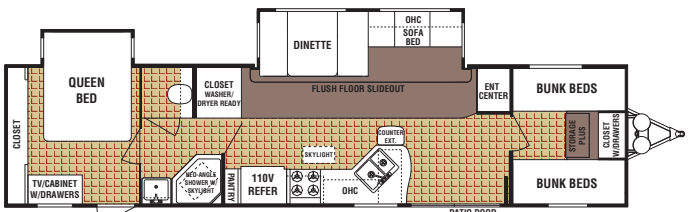

RAINIER DESTINATION TRAILERS

All Destination Trailers Feature:

- 110V. Refrigerator
- Sliding Glass Door
- Residential Range
- Gas/Electric/DSI Water Heater

Available Floor Plans

36FP-DSL-BS Shown with optional king bed slide suite

38BP-DSL Floorplan #1 Available options: U
Shown with front queen & rear bunks/dinette

38BP-DSL Floorplan #2 Available options: U
Shown with queen rear bed & queen front bed

38BP-DSL Floorplan #3 Available options: U
Shown with queen rear bed slide & queen front bed

38BP-DSL Floorplan #4 Available options: U
Shown with queen rear bed slide & front bunks/dinette

38BP-DSL Floorplan #5 Available options: U
Shown with queen rear bed slide & front quad bunks

DÉCOR CHOICES

Innocence Nutmeg

Fall Spice

WEIGHTS & SPECIFICATIONS

Floorplan	Base Weight	Hitch Dry Weight	Cargo Capacity	Exterior Length	Exterior Height w/ AC	Fresh Water Capacity (Gal.)	Grey Water Capacity (Gal.)	Black Water Capacity (Gal.)	Furnace Size (BTU's)
36FP-DSL	7760	1084	3410	37' 7"	11'	46	42/42	42	34,000
38P-DSL #1	8143	1270	3557	39' 2"	11'	46	42/42	42	34,000