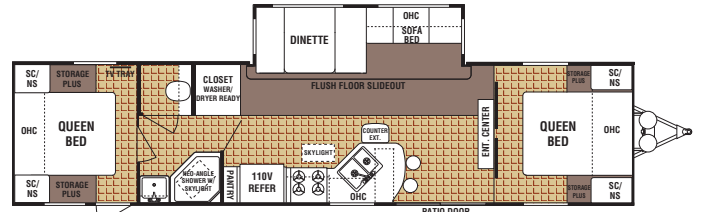

RAINIER DESTINATION TRAILERS

All Destination Trailers Feature:

- 110V. Refrigerator
- Sliding Glass Door
- Residential Range
- Gas/Electric/DSI Water Heater

Available Floor Plans

36FP-DSL-BS Shown with optional king bed slide suite

38BP-DSL Floorplan #1 Available options: U
Shown with front queen & rear bunks/dinette

38BP-DSL Floorplan #2 Available options: U
Shown with queen rear bed & queen front bed

38BP-DSL Floorplan #3 Available options: U
Shown with queen rear bed slide & queen front bed

38BP-DSL Floorplan #4 Available options: U
Shown with queen rear bed slide & front bunks/dinette

38BP-DSL Floorplan #5 Available options: U
Shown with queen rear bed slide & front quad bunks

DÉCOR CHOICES

Innocence Nutmeg

Fall Spice

WEIGHTS & SPECIFICATIONS

Floorplan	Base Weight	Hitch Dry Weight	Cargo Capacity	Exterior Length	Exterior Height w/ AC	Fresh Water Capacity (Gal.)	Grey Water Capacity (Gal.)	Black Water Capacity (Gal.)	Furnace Size (BTU's)
36FP-DSL	7760	1084	3410	37' 7"	11'	46	42/42	42	34,000
38P-DSL #1	8143	1270	3557	39' 2"	11'	46	42/42	42	34,000