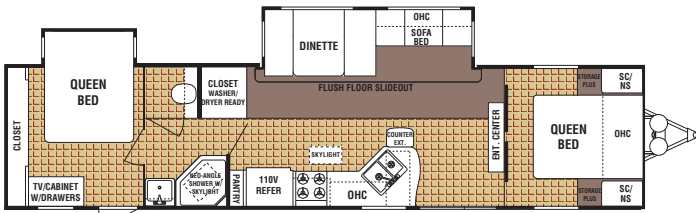

RAINIER DESTINATION TRAILERS

All Destination Trailers Feature:

- 110V. Refrigerator
- Sliding Glass Door
- Residential Range
- Gas/Electric/DSI Water Heater

Available Floor Plans

36FP-DSL-BS Shown with optional king bed slide suite

38BP-DSL Floorplan #1 Available options: U
Shown with front queen & rear bunks/dinette

38BP-DSL Floorplan #2 Available options: U
Shown with queen rear bed & queen front bed

38BP-DSL Floorplan #3 Available options: U
Shown with queen rear bed slide & queen front bed

38BP-DSL Floorplan #4 Available options: U
Shown with queen rear bed slide & front bunks/dinette

38BP-DSL Floorplan #5 Available options: U
Shown with queen rear bed slide & front quad bunks

DÉCOR CHOICES

Innocence Nutmeg

Fall Spice

WEIGHTS & SPECIFICATIONS

Floorplan	Base Weight	Hitch Dry Weight	Cargo Capacity	Exterior Length	Exterior Height w/ AC	Fresh Water Capacity (Gal.)	Grey Water Capacity (Gal.)	Black Water Capacity (Gal.)	Furnace Size (BTU's)
36FP-DSL	7760	1084	3410	37' 7"	11'	46	42/42	42	34,000
38P-DSL #1	8143	1270	3557	39' 2"	11'	46	42/42	42	34,000