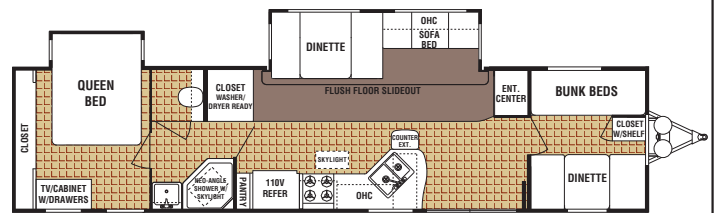

RAINIER DESTINATION TRAILERS

All Destination Trailers Feature:

- 110V. Refrigerator
- Sliding Glass Door
- Residential Range
- Gas/Electric/DSI Water Heater

Available Floor Plans

36FP-DSL-BS Shown with optional king bed slide suite

38BP-DSL Floorplan #1 Available options: U
Shown with front queen & rear bunks/dinette

38BP-DSL Floorplan #2 Available options: U
Shown with queen rear bed & queen front bed

38BP-DSL Floorplan #3 Available options: U
Shown with queen rear bed slide & queen front bed

38BP-DSL Floorplan #4 Available options: U
Shown with queen rear bed slide & front bunks/dinette

38BP-DSL Floorplan #5 Available options: U
Shown with queen rear bed slide & front quad bunks

DÉCOR CHOICES

Innocence Nutmeg

Fall Spice

WEIGHTS & SPECIFICATIONS

Floorplan	Base Weight	Hitch Dry Weight	Cargo Capacity	Exterior Length	Exterior Height w/ AC	Fresh Water Capacity (Gal.)	Grey Water Capacity (Gal.)	Black Water Capacity (Gal.)	Furnace Size (BTU's)
36FP-DSL	7760	1084	3410	37' 7"	11'	46	42/42	42	34,000
38P-DSL #1	8143	1270	3557	39' 2"	11'	46	42/42	42	34,000