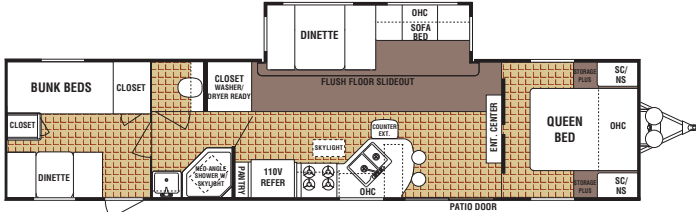

RAINIER DESTINATION TRAILERS

All Destination Trailers Feature:

- 110V. Refrigerator
- Sliding Glass Door
- Residential Range
- Gas/Electric/DSI Water Heater

Available Floor Plans

36FP-DSL-BS Shown with optional king bed slide suite

38BP-DSL Floorplan #1 Available options: U
Shown with front queen & rear bunks/dinette

38BP-DSL Floorplan #2 Available options: U
Shown with queen rear bed & queen front bed

38BP-DSL Floorplan #3 Available options: U
Shown with queen rear bed slide & queen front bed

38BP-DSL Floorplan #4 Available options: U
Shown with queen rear bed slide & front bunks/dinette

38BP-DSL Floorplan #5 Available options: U
Shown with queen rear bed slide & front quad bunks

DÉCOR CHOICES

Innocence Nutmeg

Fall Spice

WEIGHTS & SPECIFICATIONS

Floorplan	Base Weight	Hitch Dry Weight	Cargo Capacity	Exterior Length	Exterior Height w/ AC	Fresh Water Capacity (Gal.)	Grey Water Capacity (Gal.)	Black Water Capacity (Gal.)	Furnace Size (BTU's)
36FP-DSL	7760	1084	3410	37' 7"	11'	46	42/42	42	34,000
38P-DSL #1	8143	1270	3557	39' 2"	11'	46	42/42	42	34,000