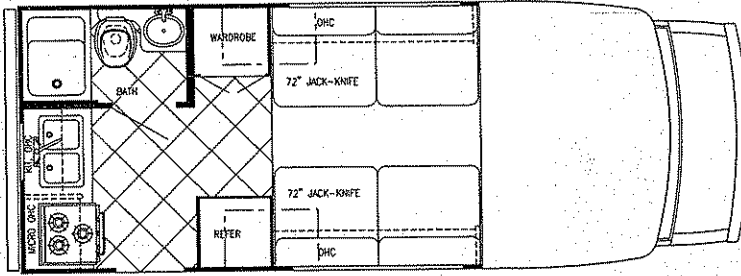

MODEL 5211 (Opt: Dinette/Sofa, Barrel Chairs/Sofa)

Chassis	5.4 Litre
Fuel	37 gal
GVWR	10,700
Length	21'9"
Interior Height	77"
Interior Width	91 1/4"
Black	30 gal
Grey	30 gal
Fresh	38 gal
LP Gas Tank	48 lbs.
Furnace	25,000 BTU
Water Heater	6 gal
Basement Storage	11.8 cu. ft.