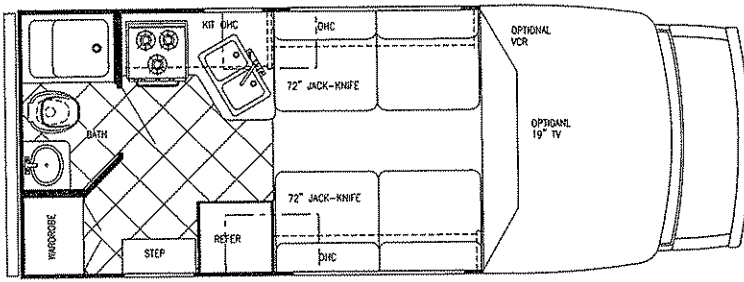

MODEL 5210 (Opt: Dinette/Sofa, Barrel Chairs/Sofa)

Chassis	5.4 Litre
Fuel	37 gal
GVWR	10,700
Length	21'9"
Interior Height	77"
Interior Width	91 1/4"
Black	30 gal
Grey	30 gal
Fresh	38 gal
LP Gas Tank	48 lbs.
Furnace	25,000 BTU
Water Heater	6 gal
Basement Storage	11.8 cu. ft.