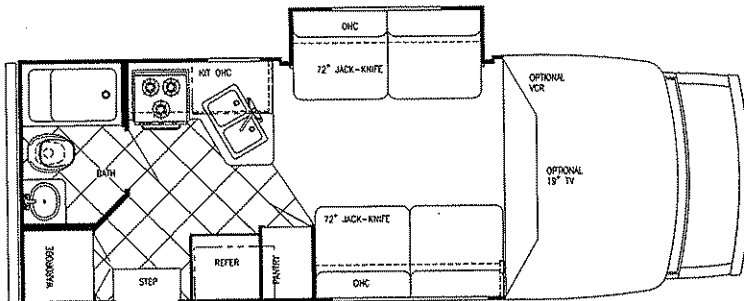

MODEL 5230 (Opt: Dinette/Sofa)

Chassis	6.8 Litre
Fuel	55 gal
GVWR	11,500
Length	23'9"
Interior Height	77"
Interior Width	91 1/4"
Black	30 gal
Grey	30 gal
Fresh	38 gal
LP Gas Tank	48 lbs.
Furnace	25,000 BTU
Water Heater	6 gal
Basement Storage	17.2 cu. ft.

Interior & Decor

- Deluxe Carpet w/Padding Throughout
- Hardwood Cabinet Stiles & Doors
- 2-Way Driver & Passenger Seats
- Valances, Lambrequins & Shades on Windows
- Power Vent in Commode
- Fabric Ceiling
- TV Cabinet

Electrical Systems

- Easy-Store 30' Electric Power Cord
- Electric Converter w/Charger (45 amp)
- Overhead Reading Lights
- Battery Disconnect
- Auxiliary Battery
- Generator Prep
- Electric Step

Exterior & Construction

- Smooth Fiberglass Exterior
- Welded Aluminum Cage Construction
- Fiberglass Roof
- Fiberglass Front Caps & Wings
- Tubular Steel Floor
- Laminated Floor w/Metal Underbelly
- Foam Seal & Undercoating
- Expansive Radius Windows
- Stainless Steel Wheel Covers
- Outside Grab Handle
- Fiberglass Running Boards

Bath & Water

- Full Size Bathroom
- Demand Water System
- City Water Hook-up
- Water By-pass Valve

Appliances

- 3 Burner Range Top
- Power Range Hood
- Double Door Refer
- Microwave
- Ducted Roof Air
- Monitor Panel
- LP Leak Detector
- Carbon Monoxide Detector

Chassis

- 5.4 Lt V-8 Ford (5210, 5211)
- 6.8 Lt V-10 Ford (5230)
- Tilt Steering
- CD Player - AM/FM Stereo w/4 Speakers
- Power Brakes & Steering
- Radial Tires
- Cruise Control
- Power Windows & Locks

Post Office Box 1005 • Nappanee, IN 46550

Dealer Imprint

VISIT
www.gulfstreamrv.com

FOR MORE DETAILED INFORMATION...
OR CALL 1-800-765-8787 EXT. 3288