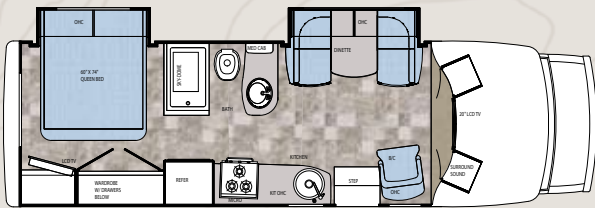

EURO TOURING Cruiser

➤ Radius overhead cabinets!

➤ Euro Interiors and Appliances!

5272

5290

- Curv-tec[®] Cabinetry
- Solid Surface Counter Tops
- Euro Interiors
- Seamless Fiberglass Roof
- Gelcoat High Gloss Fiberglass