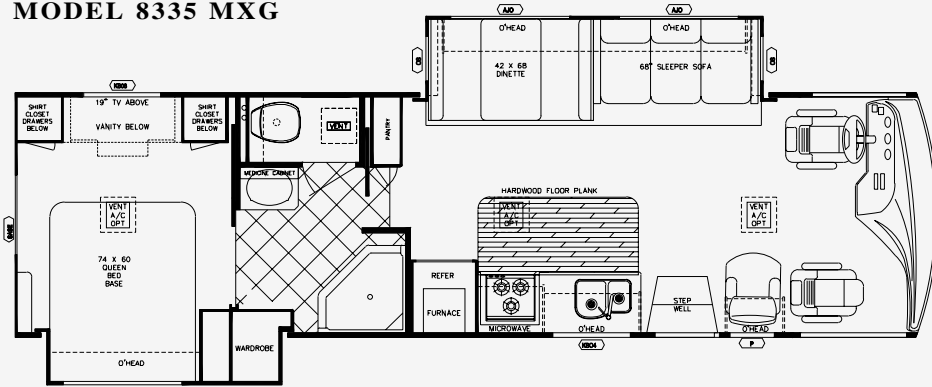

SUN VOYAGER 2003

GAS MODELS

CLASS A MOTORHOMES

FLOORPLANS & SPECIFICATIONS

SUN VOYAGER

MODEL 8351 MXG

Engine	V-10
GVWR	20,500
Wheelbase	208"
Ext. Length	32'-6"
Ext. Height w/AC	11'-8"
Ext. Width	101"
Int. Height	83"
Int. Width	97"
Fresh	55 gal.
Grey	50 gal.
Black	50 gal.
Water Heater w/DSI	6 gal.
LP Gas Tanks	85 lbs.
Fuel Tank (Gal.)	75
Furnace (BTU's)	40,000

MODEL 8335 MXG

Engine	V-10
GVWR	20,500
Wheelbase	208"
Ext. Length	33'-4"
Ext. Height w/AC	11'-8"
Ext. Width	101"
Int. Height	83"
Int. Width	97"
Fresh	55 gal.
Grey	50 gal.
Black	50 gal.
Water Heater w/DSI	6 gal.
LP Gas Tanks	85 lbs.
Fuel Tank (Gal.)	75
Furnace (BTU's)	0,000

SUN VOYAGER

MODEL 8368 MXG

Engine	8.1
GVWR	22,000
Wheelbase	242"
Ext. Length	36'-8"
Ext. Height w/AC - Ford	11'-8"
Ext. Height w/AC - WH	12'-2"
Ext. Width	101"
Int. Height	83"
Int. Width	97"
Fresh	60 gal.
Grey	50 gal.
Black	50 gal.
Water Heater w/DSI	10 gal.
LP Gas Tanks	85 lbs.
Fuel Tank (Gal.)	75
Furnace (BTU's)	40,000

MODEL 8378 MXG

Engine	8.1
GVWR	22,000
Wheelbase	242"
Ext. Length	36'-8"
Ext. Height w/AC - Ford	11'-8"
Ext. Height w/AC - WH	12'-2"
Ext. Width	101"
Int. Height	83"
Int. Width	97"
Fresh	55 gal.
Grey	50 gal.
Black	50 gal.
Water Heater w/DSI	10 gal.
LP Gas Tanks	85 lbs.
Fuel Tank (Gal.)	75
Furnace (BTU's)	40,000