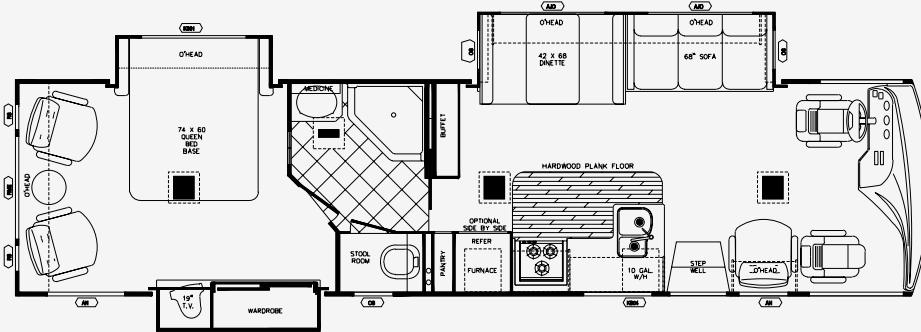

SUN VOYAGER 2003

GAS MODELS

CLASS A MOTORHOMES

FLOORPLANS & SPECIFICATIONS

SUN VOYAGER

MODEL 8351 MXG

Engine	V-10
GVWR	20,500
Wheelbase	208"
Ext. Length	32'-6"
Ext. Height w/AC	11'-8"
Ext. Width	101"
Int. Height	83"
Int. Width	97"
Fresh	55 gal.
Grey	50 gal.
Black	50 gal.
Water Heater w/DSI	6 gal.
LP Gas Tanks	85 lbs.
Fuel Tank (Gal.)	75
Furnace (BTU's)	40,000

MODEL 8335 MXG

Engine	V-10
GVWR	20,500
Wheelbase	208"
Ext. Length	33'-4"
Ext. Height w/AC	11'-8"
Ext. Width	101"
Int. Height	83"
Int. Width	97"
Fresh	55 gal.
Grey	50 gal.
Black	50 gal.
Water Heater w/DSI	6 gal.
LP Gas Tanks	85 lbs.
Fuel Tank (Gal.)	75
Furnace (BTU's)	0,000

SUN VOYAGER

MODEL 8368 MXG

Engine	8.1
GVWR	22,000
Wheelbase	242"
Ext. Length	36'-8"
Ext. Height w/AC - Ford	11'-8"
Ext. Height w/AC - WH	12'-2"
Ext. Width	101"
Int. Height	83"
Int. Width	97"
Fresh	60 gal.
Grey	50 gal.
Black	50 gal.
Water Heater w/DSI	10 gal.
LP Gas Tanks	85 lbs.
Fuel Tank (Gal.)	75
Furnace (BTU's)	40,000

MODEL 8378 MXG

Engine	8.1
GVWR	22,000
Wheelbase	242"
Ext. Length	36'-8"
Ext. Height w/AC - Ford	11'-8"
Ext. Height w/AC - WH	12'-2"
Ext. Width	101"
Int. Height	83"
Int. Width	97"
Fresh	55 gal.
Grey	50 gal.
Black	50 gal.
Water Heater w/DSI	10 gal.
LP Gas Tanks	85 lbs.
Fuel Tank (Gal.)	75
Furnace (BTU's)	40,000