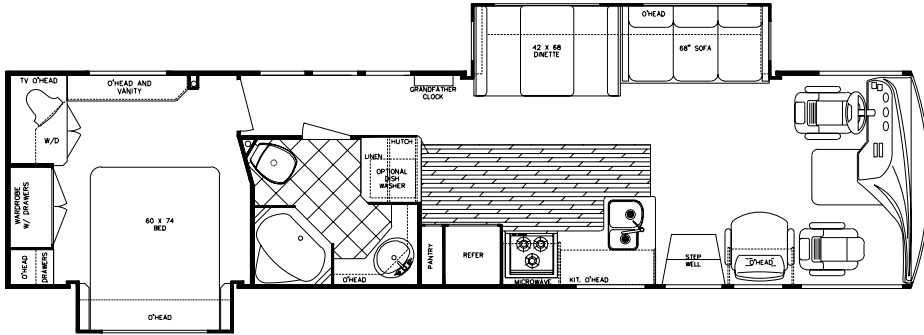

SUN VOYAGER 2003

GAS MODELS

CLASS A MOTORHOMES

FLOORPLANS & SPECIFICATIONS

SUN VOYAGER

MODEL 8351 MXG

Engine	V-10
GVWR	20,500
Wheelbase	208"
Ext. Length	32'-6"
Ext. Height w/AC	11'-8"
Ext. Width	101"
Int. Height	83"
Int. Width	97"
Fresh	55 gal.
Grey	50 gal.
Black	50 gal.
Water Heater w/DSI	6 gal.
LP Gas Tanks	85 lbs.
Fuel Tank (Gal.)	75
Furnace (BTU's)	40,000

MODEL 8335 MXG

Engine	V-10
GVWR	20,500
Wheelbase	208"
Ext. Length	33'-4"
Ext. Height w/AC	11'-8"
Ext. Width	101"
Int. Height	83"
Int. Width	97"
Fresh	55 gal.
Grey	50 gal.
Black	50 gal.
Water Heater w/DSI	6 gal.
LP Gas Tanks	85 lbs.
Fuel Tank (Gal.)	75
Furnace (BTU's)	0,000

SUN VOYAGER

MODEL 8368 MXG

Engine	8.1
GVWR	22,000
Wheelbase	242"
Ext. Length	36'-8"
Ext. Height w/AC - Ford	11'-8"
Ext. Height w/AC - WH	12'-2"
Ext. Width	101"
Int. Height	83"
Int. Width	97"
Fresh	60 gal.
Grey	50 gal.
Black	50 gal.
Water Heater w/DSI	10 gal.
LP Gas Tanks	85 lbs.
Fuel Tank (Gal.)	75
Furnace (BTU's)	40,000

MODEL 8378 MXG

Engine	8.1
GVWR	22,000
Wheelbase	242"
Ext. Length	36'-8"
Ext. Height w/AC - Ford	11'-8"
Ext. Height w/AC - WH	12'-2"
Ext. Width	101"
Int. Height	83"
Int. Width	97"
Fresh	55 gal.
Grey	50 gal.
Black	50 gal.
Water Heater w/DSI	10 gal.
LP Gas Tanks	85 lbs.
Fuel Tank (Gal.)	75
Furnace (BTU's)	40,000