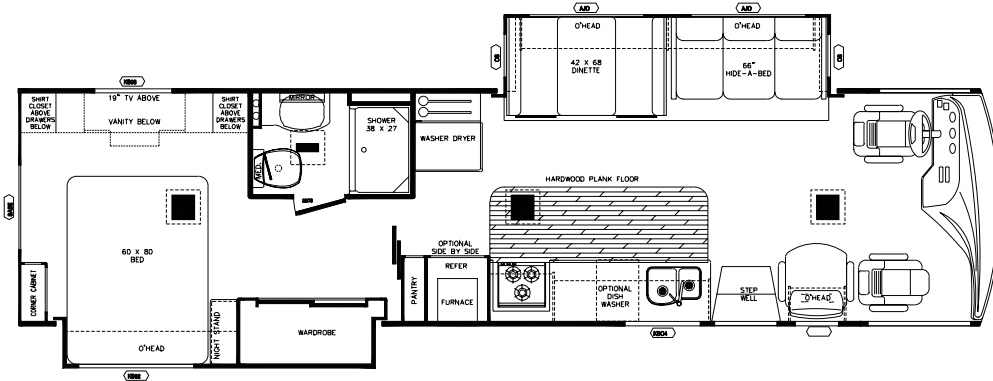

SUN VOYAGER 2003

GAS MODELS

CLASS A MOTORHOMES

FLOORPLANS & SPECIFICATIONS

SUN VOYAGER

MODEL 8351 MXG

Engine	V-10
GVWR	20,500
Wheelbase	208"
Ext. Length	32'-6"
Ext. Height w/AC	11'-8"
Ext. Width	101"
Int. Height	83"
Int. Width	97"
Fresh	55 gal.
Grey	50 gal.
Black	50 gal.
Water Heater w/DSI	6 gal.
LP Gas Tanks	85 lbs.
Fuel Tank (Gal.)	75
Furnace (BTU's)	40,000

MODEL 8335 MXG

Engine	V-10
GVWR	20,500
Wheelbase	208"
Ext. Length	33'-4"
Ext. Height w/AC	11'-8"
Ext. Width	101"
Int. Height	83"
Int. Width	97"
Fresh	55 gal.
Grey	50 gal.
Black	50 gal.
Water Heater w/DSI	6 gal.
LP Gas Tanks	85 lbs.
Fuel Tank (Gal.)	75
Furnace (BTU's)	0,000

SUN VOYAGER

MODEL 8368 MXG

Engine	8.1
GVWR	22,000
Wheelbase	242"
Ext. Length	36'-8"
Ext. Height w/AC - Ford	11'-8"
Ext. Height w/AC - WH	12'-2"
Ext. Width	101"
Int. Height	83"
Int. Width	97"
Fresh	60 gal.
Grey	50 gal.
Black	50 gal.
Water Heater w/DSI	10 gal.
LP Gas Tanks	85 lbs.
Fuel Tank (Gal.)	75
Furnace (BTU's)	40,000

MODEL 8378 MXG

Engine	8.1
GVWR	22,000
Wheelbase	242"
Ext. Length	36'-8"
Ext. Height w/AC - Ford	11'-8"
Ext. Height w/AC - WH	12'-2"
Ext. Width	101"
Int. Height	83"
Int. Width	97"
Fresh	55 gal.
Grey	50 gal.
Black	50 gal.
Water Heater w/DSI	10 gal.
LP Gas Tanks	85 lbs.
Fuel Tank (Gal.)	75
Furnace (BTU's)	40,000