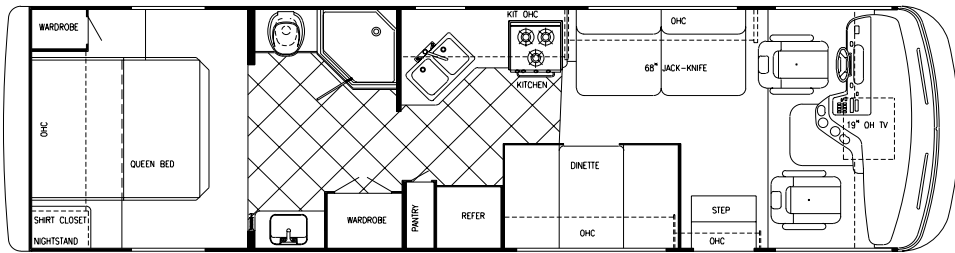

Comfortable Travel with Friends and Family

www.GulfStreamRV.com

Model 8301

Specifications

Chassis	Ford
Engine	V-10
GVWR	15,700
Length	32'
Interior Height	83.5"
Interior Width	96"

Capacities

Fuel	75 Gal.
Black	36 Gal.
Grey	36 Gal.
Fresh	40 Gal
LP Gas Tank	48 Lbs.
Furnace	30,000 btu
Water Heater	6 Gal.

Model 8320

Specifications

Chassis	Ford V-10
Engine	V-10
GVWR	18,000
Length	32' 11"
Interior Height	83.5"
Interior Width	96"

Capacities

Fuel	75 Gal
Black	36 Gal.
Grey	36 Gal.
Fresh	40 Gal
LP Gas Tank	48 Lbs.
Furnace	30,000 btu
Water Heater	6 Gal.

Model 8328

Specifications

Chassis	Ford V-10
Engine	V-10
GVWR	18,000
Length	32' 11"
Interior Height	83.5"
Interior Width	96"

Capacities

Fuel	75 Gal.
Black	36 Gal.
Grey	36 Gal.
Fresh	40 Gal
LP Gas Tank	48 Lbs.
Furnace	30,000 btu
Water Heater	6 Gal.