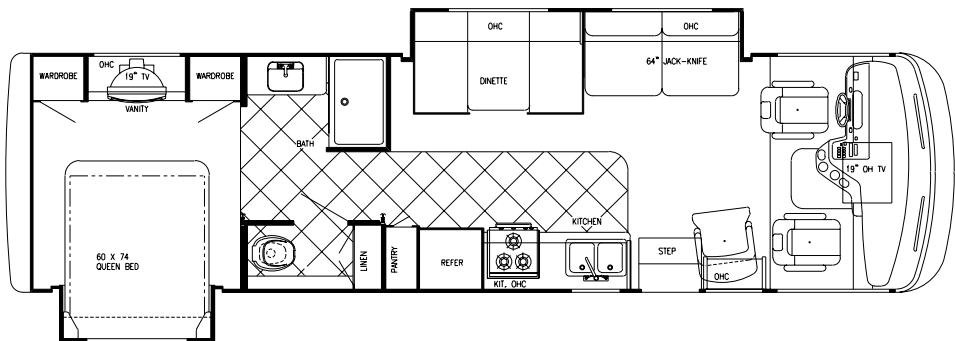

Comfortable Travel with Friends and Family

www.GulfStreamRV.com

Model 8301

Specifications

Chassis	Ford
Engine	V-10
GVWR	15,700
Length	32'
Interior Height	83.5"
Interior Width	96"

Capacities

Fuel	75 Gal.
Black	36 Gal.
Grey	36 Gal.
Fresh	40 Gal
LP Gas Tank	48 Lbs.
Furnace	30,000 btu
Water Heater	6 Gal.

Model 8320

Specifications

Chassis	Ford V-10
Engine	V-10
GVWR	18,000
Length	32' 11"
Interior Height	83.5"
Interior Width	96"

Capacities

Fuel	75 Gal
Black	36 Gal.
Grey	36 Gal.
Fresh	40 Gal
LP Gas Tank	48 Lbs.
Furnace	30,000 btu
Water Heater	6 Gal.

Model 8328

Specifications

Chassis	Ford V-10
Engine	V-10
GVWR	18,000
Length	32' 11"
Interior Height	83.5"
Interior Width	96"

Capacities

Fuel	75 Gal.
Black	36 Gal.
Grey	36 Gal.
Fresh	40 Gal
LP Gas Tank	48 Lbs.
Furnace	30,000 btu
Water Heater	6 Gal.