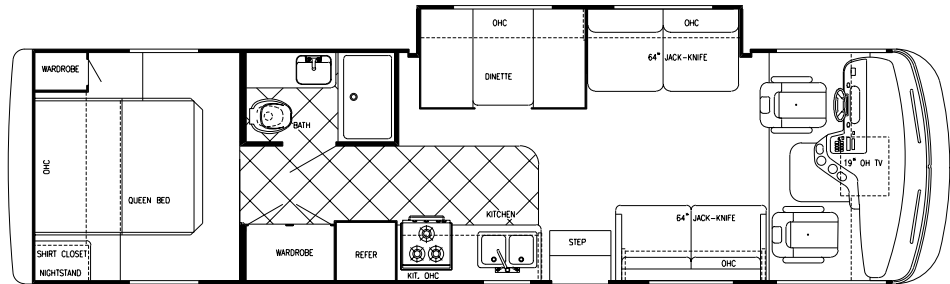

Bath & Water

- Demand Water System
- City Water Hook-Up
- Shower
- Lavatory w/ Base Cabinet Storage
- Water Bypass Valve

Bathroom Combo 8320

Offers Many Features that many
 with a 7' ceiling height you have plenty
 residential feel. Also enjoy exclusive
 and it's open bedroom/bathroom com-
 most affordable double slide Class A
 the 8320 model

Model 8328

Specifications

Chassis	Ford V-10
Engine	V-10
GVWR	18,000
Length	32' 11"
Interior Height	83.5"
Interior Width	96"

Capacities

Fuel	75 Gal.
Black	36 Gal.
Grey	36 Gal.
Fresh	40 Gal
LP Gas Tank	48 Lbs.
Furnace	30,000 btu
Water Heater	6 Gal.