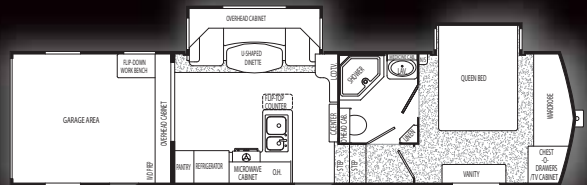

EXTERIOR COLOR OPTIONS

RED

BLUE

GOLD

The FH401 Big Dog floorplan shown in new optional Maple wood color with Tiger Eye interior décor is now available in all Big Dog Unleashed floorplans.

HERE
KITTY
KITTY

FH302