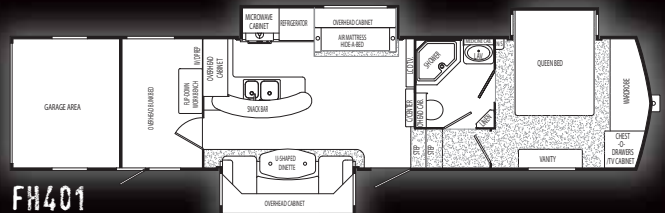

FH399

FH401