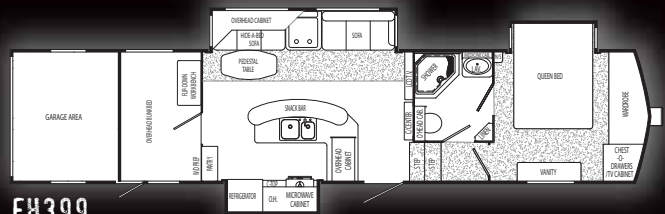

EXTERIOR COLOR OPTIONS

RED

BLUE

GOLD

The FH401 Big Dog floorplan shown in new optional Maple wood color with Tiger Eye interior décor is now available in all Big Dog Unleashed floorplans.

HERE
KITTY
KITTY

FH302