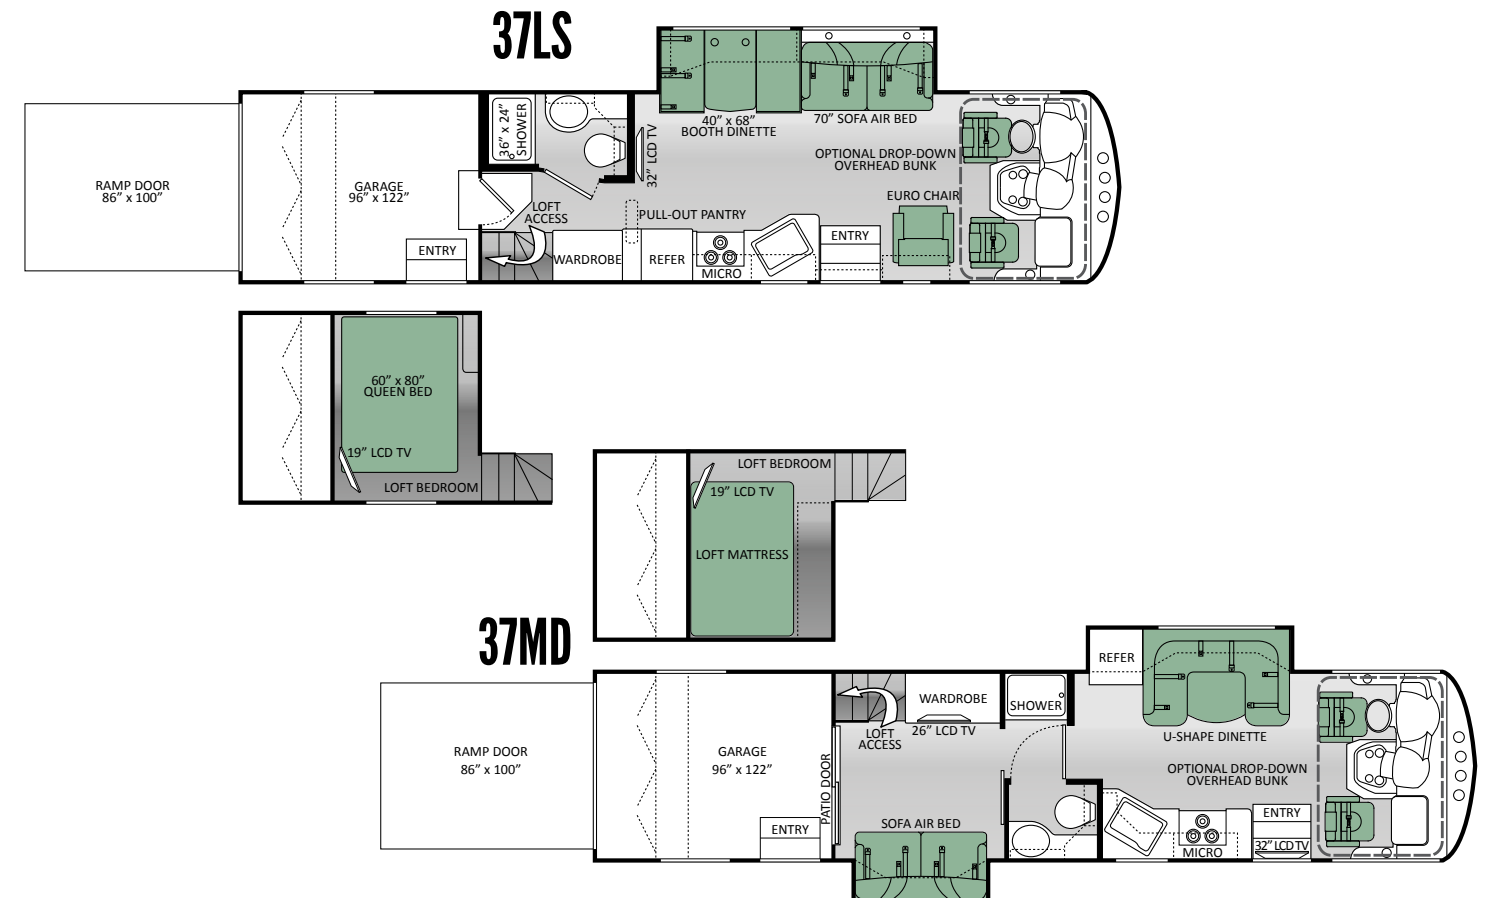

THE ORIGINAL CLASS A TOY HAULER

OUTLAW

MANUFACTURED BY THOR MOTOR COACH

MORE INFO AT:

OUTLAWRY.COM

THOR
MOTOR COACH

37LS in Brown Sugar with Vintage Maple Cabinetry

37MD in Chili Pepper with Vintage Maple Cabinetry

LIQUID ASSET FULL BODY PAINT

ROCK ISLAND FULL BODY PAINT

TANGO RED FULL BODY PAINT

37LS Shown with Optional Party Deck and Hide-A-Way Sleeper Sofas.

MODEL	37LS	37MD
Chassis	Ford	Ford
Gross Vehicle (GVWR)	24,000	24,000
Gross Combined (GCWR)	30,000	30,000
Wheel Base	242"	242"
Exterior Length (w/o ladder)*	38'-4"	38'-7"
Exterior Height (w/ AC)	12'-11"	12'-11"
Exterior Width (w/o mirrors)	101"	101"
Interior Height	80" to 97"	80" to 97"
Awning Size	21'	9' / 13'
Fuel (gal)	80	80
LPG (lbs)	105	105
Fresh/Waste/Grey Water (gal)	100/43/43	100/43/43
Water Heater (gallons)	6	6
Furnace (BTUs)	34,000	34,000
Exterior Storage Capacity (cu. ft.)	132	127

AUTOMOTIVE & COCKPIT

- 22.5" Tires with Brite Aluminum Wheels
- 5,000 lbs Trailer Hitch
- Emergency Start Circuit
- Hydraulic Automatic 4-Point Leveling Jacks
- Windshield Privacy Shade
- Electric Sunvisor
- Sun Visors
- Reclining Swivel Driver and Passenger Captains Chairs
- Map Light
- Side Mount Power Mirrors with Heat
- Back-up Monitor System with Audio
- AM/FM Radio with In-Dash CD Player
- Cruise Control
- Dash Fans

BED & BATHROOM

- Mattress in Loft Area
- Bedspread, Pillow Shams & Pillows
- Night Roller Shades in Bedroom
- Foot-Flush Toilet
- Shower with Glass Shower Door
- Fantastic® Power Vent in Bathroom
- Skylight in Bathroom