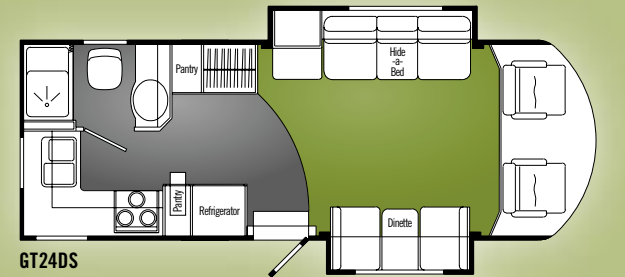

Shown with Niagara Falls Decor and Maple Cabinetry

Floor Plans

- CARPET
- OPTIONAL CARPET
- LINOLEUM