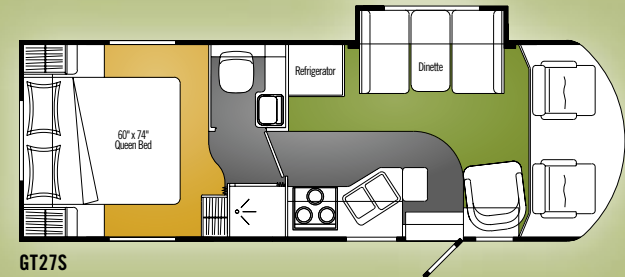

Floor Plans

- CARPET
- OPTIONAL CARPET
- LINOLEUM