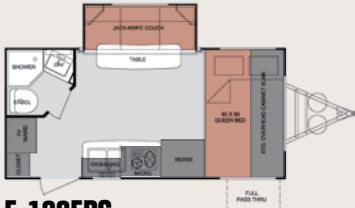

* Consult with your authorized automobile manufacturer or vehicle owner's manual.

FOR MORE INFORMATION, CALL 877-514-7289

WWW.CRUISERRV.COM

FLOOR PLANS

2013

* All weights are "non-equipped"

F-189FBS

Ext. Length 18'-9" | Ext. Width 84"
Dry Weight* (lbs.) 3155 | GVWR (lbs.) 5890

Tank Sizes (gal.)

Fresh 30 | Gray 25 | Black 25

F-189FDS

Ext. Length 18'-9" | Ext. Width 84"
Dry Weight* (lbs.) 3135 | GVWR (lbs.) 6025

Tank Sizes (gal.)

Fresh 30 | Gray 25 | Black 25

F-210

Ext. Length 23'-6" | Ext. Width 96"
Dry Weight* (lbs.) TBA | GVWR (lbs.) TBA

Tank Sizes (gal.)

Fresh 36 | Gray 38 | Black 38

F-210UDS

Ext. Length 21'-9" | Ext. Width 96"
Dry Weight* (lbs.) 3885 | GVWR (lbs.) 5995

Tank Sizes (gal.)

Fresh 36 | Gray 38 | Black 38

F-210WBS

Ext. Length 21'-9" | Ext. Width 96"
Dry Weight* (lbs.) 3730 | GVWR (lbs.) 6070

Tank Sizes (gal.)

Fresh 36 | Gray 38 | Black 38

F-214WSD

Ext. Length 24'-6" | Ext. Width 96"
Dry Weight* (lbs.) 4205
GVWR (lbs.) 6175

Tank Sizes (gal.)

Fresh 36 | Gray 38 | Black 38

F-215WSK

Ext. Length 24'-8" | Ext. Width 96"
Dry Weight* (lbs.) 4355
GVWR (lbs.) 5960