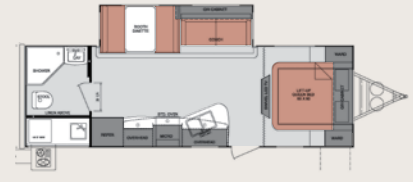

Tank Sizes (gal.)

Fresh 36 | Gray 38 | Black 38

F-244RBS

Ext. Length 27'-9" | Ext. Width 96"
Dry Weight* (lbs.) 4420
GVWR (lbs.) 5955

Tank Sizes (gal.)

Fresh 36 | Gray 38 | Black 38

F-262BHS

Ext. Length 27'-5" | Ext. Width 96"
Dry Weight* (lbs.) TBA
GVWR (lbs.) TBA

Tank Sizes (gal.)

Fresh 36 | Gray 38 | Black 38

F-264RLS

Ext. Length 29'-8" | Ext. Width 96"
Dry Weight* (lbs.) 5070
GVWR (lbs.) 7470

Tank Sizes (gal.)

Fresh 36 | Gray 38 | Black 38

F-265RBSS

Ext. Length 28'-7" | Ext. Width 96"
Dry Weight* (lbs.) 4885
GVWR (lbs.) 7485

Tank Sizes (gal.)

Fresh 36 | Gray 38 | Black 38

F-266KIRB

Ext. Length 29'-11" | Ext. Width 96"
Dry Weight* (lbs.) 4885
GVWR (lbs.) 7490

Tank Sizes (gal.)

Fresh 36 | Gray 38 | Black 38

F-267RES

Ext. Length 33'-2" | Ext. Width 96"
Dry Weight* (lbs.) 6070
GVWR (lbs.) 9305