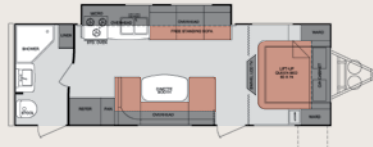

Tank Sizes (gal.)

Fresh 36 | Gray 38 | Black 38

F-210UDS

Ext. Length 21'-9" | Ext. Width 96"
Dry Weight* (lbs.) 3885 | GVWR (lbs.) 5995

Tank Sizes (gal.)

Fresh 36 | Gray 38 | Black 38

F-210WBS

Ext. Length 21'-9" | Ext. Width 96"
Dry Weight* (lbs.) 3730 | GVWR (lbs.) 6070

Tank Sizes (gal.)

Fresh 36 | Gray 38 | Black 38

F-214WSD

Ext. Length 24'-6" | Ext. Width 96"
Dry Weight* (lbs.) 4205
GVWR (lbs.) 6175

Tank Sizes (gal.)

Fresh 36 | Gray 38 | Black 38

F-215WSK

Ext. Length 24'-8" | Ext. Width 96"
Dry Weight* (lbs.) 4355
GVWR (lbs.) 5960

Tank Sizes (gal.)

Fresh 36 | Gray 38 | Black 38

F-244RBS

Ext. Length 27'-9" | Ext. Width 96"
Dry Weight* (lbs.) 4420
GVWR (lbs.) 5955

Tank Sizes (gal.)

Fresh 36 | Gray 38 | Black 38

F-262BHS

Ext. Length 27'-5" | Ext. Width 96"
Dry Weight* (lbs.) TBA
GVWR (lbs.) TBA

Tank Sizes (gal.)

Fresh 36 | Gray 38 | Black 38

F-264RLS

Ext. Length 29'-8" | Ext. Width 96"
Dry Weight* (lbs.) 5070
GVWR (lbs.) 7470

Tank Sizes (gal.)

Fresh 36 | Gray 38 | Black 38

F-265RBSS

Ext. Length 28'-7" | Ext. Width 96"
Dry Weight* (lbs.) 4885
GVWR (lbs.) 7485