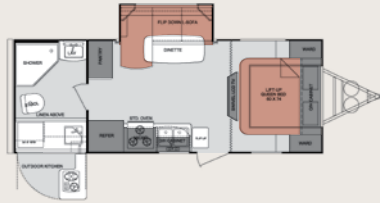

Tank Sizes (gal.)

Fresh 36 | Gray 38 | Black 38

F-210UDS

Ext. Length 21'-9" | Ext. Width 96"
Dry Weight* (lbs.) 3885 | GVWR (lbs.) 5995

Tank Sizes (gal.)

Fresh 36 | Gray 38 | Black 38

F-210WBS

Ext. Length 21'-9" | Ext. Width 96"
Dry Weight* (lbs.) 3730 | GVWR (lbs.) 6070

Tank Sizes (gal.)

Fresh 36 | Gray 38 | Black 38

F-214WSD

Ext. Length 24'-6" | Ext. Width 96"
Dry Weight* (lbs.) 4205
GVWR (lbs.) 6175

Tank Sizes (gal.)

Fresh 36 | Gray 38 | Black 38

F-215WSK

Ext. Length 24'-8" | Ext. Width 96"
Dry Weight* (lbs.) 4355
GVWR (lbs.) 5960

Tank Sizes (gal.)

Fresh 36 | Gray 38 | Black 38

F-244RBS

Ext. Length 27'-9" | Ext. Width 96"
Dry Weight* (lbs.) 4420
GVWR (lbs.) 5955

Tank Sizes (gal.)

Fresh 36 | Gray 38 | Black 38

F-262BHS

Ext. Length 27'-5" | Ext. Width 96"
Dry Weight* (lbs.) TBA
GVWR (lbs.) TBA

Tank Sizes (gal.)

Fresh 36 | Gray 38 | Black 38

F-264RLS

Ext. Length 29'-8" | Ext. Width 96"
Dry Weight* (lbs.) 5070
GVWR (lbs.) 7470

Tank Sizes (gal.)

Fresh 36 | Gray 38 | Black 38

F-265RBSS

Ext. Length 28'-7" | Ext. Width 96"
Dry Weight* (lbs.) 4885
GVWR (lbs.) 7485