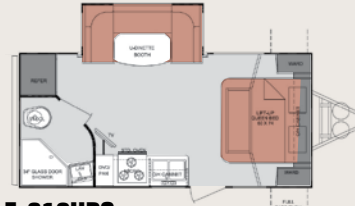

* Consult with your authorized automobile manufacturer or vehicle owner's manual.

FOR MORE INFORMATION, CALL 877-514-7289

WWW.CRUISERRV.COM

FLOOR PLANS

2013

* All weights are "non-equipped"

F-189FBS

Ext. Length 18'-9" | Ext. Width 84"
Dry Weight* (lbs.) 3155 | GVWR (lbs.) 5890

Tank Sizes (gal.)

Fresh 30 | Gray 25 | Black 25

F-189FDS

Ext. Length 18'-9" | Ext. Width 84"
Dry Weight* (lbs.) 3135 | GVWR (lbs.) 6025

Tank Sizes (gal.)

Fresh 30 | Gray 25 | Black 25

F-210

Ext. Length 23'-6" | Ext. Width 96"
Dry Weight* (lbs.) TBA | GVWR (lbs.) TBA

Tank Sizes (gal.)

Fresh 36 | Gray 38 | Black 38

F-210UDS

Ext. Length 21'-9" | Ext. Width 96"
Dry Weight* (lbs.) 3885 | GVWR (lbs.) 5995

Tank Sizes (gal.)

Fresh 36 | Gray 38 | Black 38

F-210WBS

Ext. Length 21'-9" | Ext. Width 96"
Dry Weight* (lbs.) 3730 | GVWR (lbs.) 6070

Tank Sizes (gal.)

Fresh 36 | Gray 38 | Black 38

F-214WSD

Ext. Length 24'-6" | Ext. Width 96"
Dry Weight* (lbs.) 4205
GVWR (lbs.) 6175

Tank Sizes (gal.)

Fresh 36 | Gray 38 | Black 38

F-215WSK

Ext. Length 24'-8" | Ext. Width 96"
Dry Weight* (lbs.) 4355
GVWR (lbs.) 5960