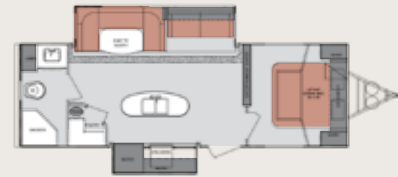

Tank Sizes (gal.)

Fresh 36 | Gray 38 | Black 38

F-264RLS

Ext. Length 29'-8" | Ext. Width 96"
Dry Weight* (lbs.) 5070
GVWR (lbs.) 7470

Tank Sizes (gal.)

Fresh 36 | Gray 38 | Black 38

F-265RBSS

Ext. Length 28'-7" | Ext. Width 96"
Dry Weight* (lbs.) 4885
GVWR (lbs.) 7485

Tank Sizes (gal.)

Fresh 36 | Gray 38 | Black 38

F-266KIRB

Ext. Length 29'-11" | Ext. Width 96"
Dry Weight* (lbs.) 4885
GVWR (lbs.) 7490

Tank Sizes (gal.)

Fresh 36 | Gray 38 | Black 38

F-267RES

Ext. Length 33'-2" | Ext. Width 96"
Dry Weight* (lbs.) 6070
GVWR (lbs.) 9305