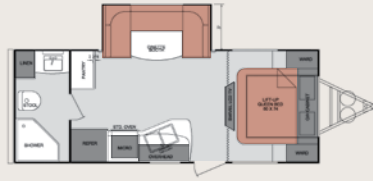

Tank Sizes (gal.)

Fresh 30 | Gray 25 | Black 25

F-189FDS

Ext. Length 18'-9" | Ext. Width 84"
Dry Weight* (lbs.) 3135 | GVWR (lbs.) 6025

Tank Sizes (gal.)

Fresh 30 | Gray 25 | Black 25

F-210

Ext. Length 23'-6" | Ext. Width 96"
Dry Weight* (lbs.) TBA | GVWR (lbs.) TBA

Tank Sizes (gal.)

Fresh 36 | Gray 38 | Black 38

F-210UDS

Ext. Length 21'-9" | Ext. Width 96"
Dry Weight* (lbs.) 3885 | GVWR (lbs.) 5995

Tank Sizes (gal.)

Fresh 36 | Gray 38 | Black 38

F-210WBS

Ext. Length 21'-9" | Ext. Width 96"
Dry Weight* (lbs.) 3730 | GVWR (lbs.) 6070

Tank Sizes (gal.)

Fresh 36 | Gray 38 | Black 38

F-214WSD

Ext. Length 24'-6" | Ext. Width 96"
Dry Weight* (lbs.) 4205
GVWR (lbs.) 6175

Tank Sizes (gal.)

Fresh 36 | Gray 38 | Black 38

F-215WSK

Ext. Length 24'-8" | Ext. Width 96"
Dry Weight* (lbs.) 4355
GVWR (lbs.) 5960

Tank Sizes (gal.)

Fresh 36 | Gray 38 | Black 38

F-244RBS

Ext. Length 27'-9" | Ext. Width 96"
Dry Weight* (lbs.) 4420
GVWR (lbs.) 5955

Tank Sizes (gal.)

Fresh 36 | Gray 38 | Black 38

F-262BHS

Ext. Length 27'-5" | Ext. Width 96"
Dry Weight* (lbs.) TBA
GVWR (lbs.) TBA