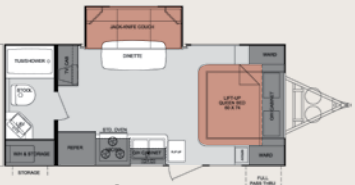

Tank Sizes (gal.)

Fresh 30 | Gray 25 | Black 25

F-189FDS

Ext. Length 18'-9" | Ext. Width 84"
Dry Weight* (lbs.) 3135 | GVWR (lbs.) 6025

Tank Sizes (gal.)

Fresh 30 | Gray 25 | Black 25

F-210

Ext. Length 23'-6" | Ext. Width 96"
Dry Weight* (lbs.) TBA | GVWR (lbs.) TBA

Tank Sizes (gal.)

Fresh 36 | Gray 38 | Black 38

F-210UDS

Ext. Length 21'-9" | Ext. Width 96"
Dry Weight* (lbs.) 3885 | GVWR (lbs.) 5995

Tank Sizes (gal.)

Fresh 36 | Gray 38 | Black 38

F-210WBS

Ext. Length 21'-9" | Ext. Width 96"
Dry Weight* (lbs.) 3730 | GVWR (lbs.) 6070

Tank Sizes (gal.)

Fresh 36 | Gray 38 | Black 38

F-214WSD

Ext. Length 24'-6" | Ext. Width 96"
Dry Weight* (lbs.) 4205
GVWR (lbs.) 6175

Tank Sizes (gal.)

Fresh 36 | Gray 38 | Black 38

F-215WSK

Ext. Length 24'-8" | Ext. Width 96"
Dry Weight* (lbs.) 4355
GVWR (lbs.) 5960

Tank Sizes (gal.)

Fresh 36 | Gray 38 | Black 38

F-244RBS

Ext. Length 27'-9" | Ext. Width 96"
Dry Weight* (lbs.) 4420
GVWR (lbs.) 5955

Tank Sizes (gal.)

Fresh 36 | Gray 38 | Black 38

F-262BHS

Ext. Length 27'-5" | Ext. Width 96"
Dry Weight* (lbs.) TBA
GVWR (lbs.) TBA