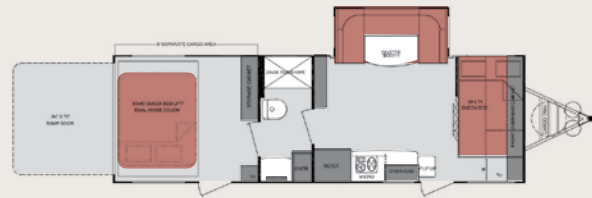

FOR MORE INFORMATION, CALL 877-514-7289

| WWW.CRUISERRV.COM

CruiserRV

FLOOR PLANS

2013 | **FUN FINDER XTRA**

* All weights are "non-equipped"

XT-200

Ext. Length 24'-0" | Ext. Width 96"
 Dry Weight* (lbs.) 4195
 GVWR (lbs.) 7765

Tank Sizes (gal.)

Fresh 36 | Gray 40 | Black 25

XT-275

Ext. Length 30'-0" | Ext. Width 96"
 Dry Weight* (lbs.) 5080
 GVWR (lbs.) 7835

Tank Sizes (gal.)

Fresh 36 | Gray 43 | Black 38

XT-245

Ext. Length 27'-6" | Ext. Width 96"
 Dry Weight* (lbs.) 4650
 GVWR (lbs.) 7765

Tank Sizes (gal.)

Fresh 36 | Gray 40 | Black 38

XT-276

Ext. Length 30'-0" | Ext. Width 96"
 Dry Weight* (lbs.) 5110
 GVWR (lbs.) 7870

Tank Sizes (gal.)

Fresh 36 | Gray 43 | Black 38

FOR WHEREVER
YOU WANT TO GO