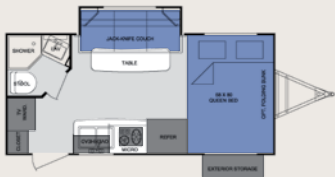

FOR MORE INFORMATION, CALL 877-514-7289

| WWW.CRUISERRV.COM

CruiserRV

FLOOR PLANS

2013 | *Shadow Cruiser*

* All weights are "non-equipped"

S-185FBR

Ext. Length 18'-7" | Ext. Width 84"
Dry Weight* (lbs.) 2764
GVWR (lbs.) 5835

Tank Sizes (gal.)

Fresh 30 | Gray 32 | Black 25

S-260BHS

Ext. Length 28'-8" | Ext. Width 96"
Dry Weight* (lbs.) 4595
GVWR (lbs.) 7540

Tank Sizes (gal.)

Fresh 36 | Gray 38 | Black 38

S-290DBS

Ext. Length 32'-10" | Ext. Width 96"
Dry Weight* (lbs.) 5000
GVWR (lbs.) 7560

Tank Sizes (gal.)

Fresh 36 | Gray 38 | Black 38

S-185FBS

Ext. Length 18'-9" | Ext. Width 84"
Dry Weight* (lbs.) 2929
GVWR (lbs.) 5854

Tank Sizes (gal.)

Fresh 30 | Gray 25 | Black 25

S-261BHS

Ext. Length 29'-11" | Ext. Width 96"
Dry Weight* (lbs.) 4375
GVWR (lbs.) 7450

Tank Sizes (gal.)

Fresh 36 | Gray 38 | Black 38

S-313BHS

Ext. Length 35'-5" | Ext. Width 96"
Dry Weight* (lbs.) 6385
GVWR (lbs.) 9615

Tank Sizes (gal.)

Fresh 36 | Gray 38 | Black 38

S-195WBS

Ext. Length 22'-3" | Ext. Width 90"
Dry Weight* (lbs.) 3369
GVWR (lbs.) 5925