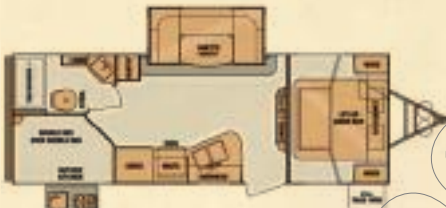

⤴ 242BDS

FUN FINDER	F-189FDS	F-189FBS	F-210UDS	F-214WSD	F-215WSK	F-233RBS	F-242BDS	F-265RBSS	F-266KIRB	F-267RES	F-299KIQB	F-301KIBH
Exterior Length	18'-9"	18'-9"	21'-8"	24'-11"	25'-11"	24'-10"	27'-7"	28'-6"	29'-10"	33'-2"	34'	36'-3"
Exterior Width	7'	7'	8'	8'	8'	8'	8'	8'	8'	8'	8'	8'
Exterior Height w/A/C	10'-2"	10'-2"	10'-7"	10'-7"	10'-7"	10'-7"	10'-7"	10'-7"	10'-9"	10'-9"	10'-9"	10'-9"
Interior Height	6'-4"	6'-4"	6'-9"	6'-9"	6'-9"	6'-9"	6'-9"	6'-9"	6'-9"	6'-9"	6'-9"	6'-9"
Bed Size	60" x 80"	60" x 80"	60" x 74"	60" x 80"	60" x 80"	60" x 80"	{1}60" x 80" {2}50" x 74"	60" x 80"	60" x 80"	60" x 80"	{1}60" x 80" {2}36" x 72" {1}41" x 81" {1}28" x 72"	{1}60" x 80" {1}28" x 74" {1}48" x 74" {1}42" x 68" {1}31" x 74"
Dinette Bed Size	32" x 70"	N/A	41" x 81"	41" x 81"	N/A	41" x 81"	41" x 81"	42" x 68"	41" x 81"	N/A	62"	62"
Sofa Size	N/A	68"	N/A	N/A	68"	N/A	N/A	62"	62"	68"	62"	62"
Axle Weight (lbs.)	2,710	2,865	3,490	3,630	3,995	4,080	4,135	4,400	4,750	5,565	5,325	6,255
Hitch Weight (lbs.)	425	290	395	575	360	490	590	485	490	505	780	735
Dry Weight (lbs.)	3,135	3,155	3,885	4,205	4,355	4,570	4,725	4,885	5,240	6,070	6,105	6,990
GVWR (lbs.)	6,025	5,990	5,995	6,175	5,960	7,490	7,590	7,485	7,490	9,305	9,580	9,535
Cargo Capacity (lbs.)	2,890	2,735	2,110	1,970	1,605	2,920	2,865	2,600	2,250	3,235	3,475	2,545
Fresh Tank (gal.)	30	30	36	36	36	36	36	36	36	36	36	36
Gray Tank (gal.)	25	25	38	38	38	38	38	38	{2} 38	38	{2} 38	{2} 38
Black Tank (gal.)	25	25	38	38	38	38	38	38	38	38	38	38
LP Bottle (lbs.)	40	40	60	60	60	60	60	60	60	60	60	60
Power Conv. (amps)	55	55	55	55	55	55	55	55	55	55	55	55
Elec. Ign. Furn (BTU)	20K	20K	20K	20K	20K	30K	30K	30K	30K	30K	30K	30K

* All weights are "non-equipped"

866-277-5630 - CRUISERRV.COM