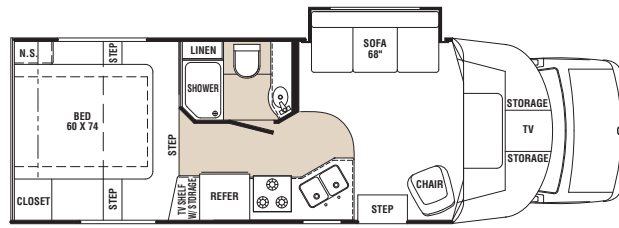

285

214

293TS

235S

251

252DS

SPECIFICATIONS	213	214	235s	251	252DS	285	293TS
Ford Engine	6.8L	6.8L	6.8L	6.8L	6.8L	6.8L	6.8L
Wheel Base	138"	138"	158"	176"	194"	190"	198"
GVWR	10,700	10,700	10,700	14,050	14,050	14,050	14,050
GAWR (Front)	4,600	4,600	4,600	4,600	4,600	4,600	4,600
GAWR (Rear)	7,500	7,500	7,500	9,450	9,450	9,450	9,450
GCWR	*	*	*	*	*	*	*
Chevy Engine	6.0L	6.0L	6.0L	6.0L	6.0L	6.0L	6.0L
Wheel Base	139"	139"	159"	177"	195"	191"	199"
GVWR	12,300	12,300	12,300	12,300	12,300	14,050	14,050
GAWR (Front)	4,300	4,300	4,300	4,300	4,300	4,600	4,600
GAWR (Rear)	8,600	8,600	8,600	8,600	8,600	9,450	9,450
GCWR	**	**	**	**	**	**	**
Ext. Length w/o ladder/spare tire (Ford)	21'-11"	21'-5"	22'-7"	25'-1"	26'-2"	27'-11"	29'-3"
Ext. Length w/o ladder/spare tire (Chevy)	22'-10"	22'-4"	23'-6"	26'-0"	26'-8"	28'-0"	29'-4"
Exterior Height w/AC	10'-8"	10'-8"	10'-8"	10'-8"	10'-8"	10'-8"	10'-8"
Exterior Width	99"	99"	99"	99"	99"	99"	99"
Interior Width	95-1/2"	95-1/2"	95-1/2"	95-1/2"	95-1/2"	95-1/2"	95-1/2"
Interior Height	82"	82"	82"	82"	82"	82"	82"
Awning Size	13'-0"	12'-0"	13'-0"	16'-0"	13'-0"	13'-0"	13'-0"
Fuel Chev/Ford (Gal.)	35/37	35/37	35/37	57/55	57/55	57/55	57/55
LPG (Pounds)	42	42	42	42	42	42	42
Fresh Water Capacity (Gal.) [†]	35	33	35	35	35	45	34
Waste Water (Gal.)	32	27	27	27	27	27	27
Gray Water (Gal.)	32	32	32	32	32	32	32
Furnace BTU's	25,000	25,000	25,000	25,000	25,000	30,000	30,000