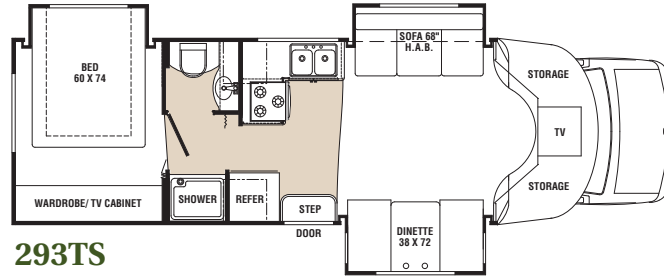

293TS

SPECIFICATIONS	213	214	235s	251	252DS	285	293TS
Ford Engine	6.8L	6.8L	6.8L	6.8L	6.8L	6.8L	6.8L
Wheel Base	138"	138"	158"	176"	194"	190"	198"
GVWR	10,700	10,700	10,700	14,050	14,050	14,050	14,050
GAWR (Front)	4,600	4,600	4,600	4,600	4,600	4,600	4,600
GAWR (Rear)	7,500	7,500	7,500	9,450	9,450	9,450	9,450
GCWR	*	*	*	*	*	*	*
Chevy Engine	6.0L	6.0L	6.0L	6.0L	6.0L	6.0L	6.0L
Wheel Base	139"	139"	159"	177"	195"	191"	199"
GVWR	12,300	12,300	12,300	12,300	12,300	14,050	14,050
GAWR (Front)	4,300	4,300	4,300	4,300	4,300	4,600	4,600
GAWR (Rear)	8,600	8,600	8,600	8,600	8,600	9,450	9,450
GCWR	**	**	**	**	**	**	**
Ext. Length w/o ladder/spare tire (Ford)	21'-11"	21'-5"	22'-7"	25'-1"	26'-2"	27'-11"	29'-3"
Ext. Length w/o ladder/spare tire (Chevy)	22'-10"	22'-4"	23'-6"	26'-0"	26'-8"	28'-0"	29'-4"
Exterior Height w/AC	10'-8"	10'-8"	10'-8"	10'-8"	10'-8"	10'-8"	10'-8"
Exterior Width	99"	99"	99"	99"	99"	99"	99"
Interior Width	95-1/2"	95-1/2"	95-1/2"	95-1/2"	95-1/2"	95-1/2"	95-1/2"
Interior Height	82"	82"	82"	82"	82"	82"	82"
Awning Size	13'-0"	12'-0"	13'-0"	16'-0"	13'-0"	13'-0"	13'-0"
Fuel Chev/Ford (Gal.)	35/37	35/37	35/37	57/55	57/55	57/55	57/55
LPG (Pounds)	42	42	42	42	42	42	42
Fresh Water Capacity (Gal.)[†]	35	33	35	35	35	45	34
Waste Water (Gal.)	32	27	27	27	27	27	27
Gray Water (Gal.)	32	32	32	32	32	32	32
Furnace BTU's	25,000	25,000	25,000	25,000	25,000	30,000	30,000

Note: GCWR weights vary depending on engine size and rear end ratios. Weights are approximate and based on standard features. Optional equipment is not included.

* GCWR Ford, 13,000 w/5.4L-V8 & 4.10 rear axle ratio, 18,500 w/6.8L-V10 & 4.1 rear axle ratio, 20,000 w/6.8L-V10 & 4.56 rear axle ratio

**GCWR GM, 16,000 w/6.0L-V8 & 4.10 rear axle ratio # Sizes may change due to chassis sizes