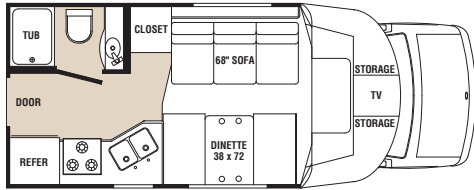

214

SPECIFICATIONS	213	214	235s	251	252DS	285	293TS
Ford Engine	6.8L	6.8L	6.8L	6.8L	6.8L	6.8L	6.8L
Wheel Base	138"	138"	158"	176"	194"	190"	198"
GVWR	10,700	10,700	10,700	14,050	14,050	14,050	14,050
GAWR (Front)	4,600	4,600	4,600	4,600	4,600	4,600	4,600
GAWR (Rear)	7,500	7,500	7,500	9,450	9,450	9,450	9,450
GCWR	*	*	*	*	*	*	*
Chevy Engine	6.0L	6.0L	6.0L	6.0L	6.0L	6.0L	6.0L
Wheel Base	139"	139"	159"	177"	195"	191"	199"
GVWR	12,300	12,300	12,300	12,300	12,300	14,050	14,050
GAWR (Front)	4,300	4,300	4,300	4,300	4,300	4,600	4,600
GAWR (Rear)	8,600	8,600	8,600	8,600	8,600	9,450	9,450
GCWR	**	**	**	**	**	**	**
Ext. Length w/o ladder/spare tire (Ford)	21'-11"	21'-5"	22'-7"	25'-1"	26'-2"	27'-11"	29'-3"
Ext. Length w/o ladder/spare tire (Chevy)	22'-10"	22'-4"	23'-6"	26'-0"	26'-8"	28'-0"	29'-4"
Exterior Height w/AC	10'-8"	10'-8"	10'-8"	10'-8"	10'-8"	10'-8"	10'-8"
Exterior Width	99"	99"	99"	99"	99"	99"	99"
Interior Width	95-1/2"	95-1/2"	95-1/2"	95-1/2"	95-1/2"	95-1/2"	95-1/2"
Interior Height	82"	82"	82"	82"	82"	82"	82"
Awning Size	13'-0"	12'-0"	13'-0"	16'-0"	13'-0"	13'-0"	13'-0"
Fuel Chev/Ford (Gal.)	35/37	35/37	35/37	57/55	57/55	57/55	57/55
LPG (Pounds)	42	42	42	42	42	42	42
Fresh Water Capacity (Gal.)[†]	35	33	35	35	35	45	34
Waste Water (Gal.)	32	27	27	27	27	27	27
Gray Water (Gal.)	32	32	32	32	32	32	32
Furnace BTU's	25,000	25,000	25,000	25,000	25,000	30,000	30,000

Note: GCWR weights vary depending on engine size and rear end ratios. Weights are approximate and based on standard features. Optional equipment is not included.

* GCWR Ford, 13,000 w/5.4L-V8 & 4.10 rear axle ratio, 18,500 w/6.8L-V10 & 4.1 rear axle ratio, 20,000 w/6.8L-V10 & 4.56 rear axle ratio

**GCWR GM, 16,000 w/6.0L-V8 & 4.10 rear axle ratio # Sizes may change due to chassis sizes