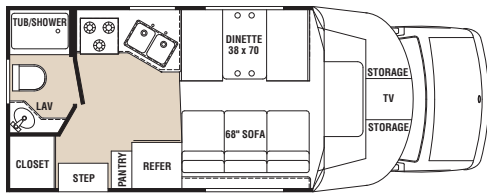

213

SPECIFICATIONS	213	214	235s	251	252DS	285	293TS
Ford Engine	6.8L	6.8L	6.8L	6.8L	6.8L	6.8L	6.8L
Wheel Base	138"	138"	158"	176"	194"	190"	198"
GVWR	10,700	10,700	10,700	14,050	14,050	14,050	14,050
GAWR (Front)	4,600	4,600	4,600	4,600	4,600	4,600	4,600
GAWR (Rear)	7,500	7,500	7,500	9,450	9,450	9,450	9,450
GCWR	*	*	*	*	*	*	*
Chevy Engine	6.0L	6.0L	6.0L	6.0L	6.0L	6.0L	6.0L
Wheel Base	139"	139"	159"	177"	195"	191"	199"
GVWR	12,300	12,300	12,300	12,300	12,300	14,050	14,050
GAWR (Front)	4,300	4,300	4,300	4,300	4,300	4,600	4,600
GAWR (Rear)	8,600	8,600	8,600	8,600	8,600	9,450	9,450
GCWR	**	**	**	**	**	**	**
Ext. Length w/o ladder/spare tire (Ford)	21'-11"	21'-5"	22'-7"	25'-1"	26'-2"	27'-11"	29'-3"
Ext. Length w/o ladder/spare tire (Chevy)	22'-10"	22'-4"	23'-6"	26'-0"	26'-8"	28'-0"	29'-4"
Exterior Height w/AC	10'-8"	10'-8"	10'-8"	10'-8"	10'-8"	10'-8"	10'-8"
Exterior Width	99"	99"	99"	99"	99"	99"	99"
Interior Width	95-1/2"	95-1/2"	95-1/2"	95-1/2"	95-1/2"	95-1/2"	95-1/2"
Interior Height	82"	82"	82"	82"	82"	82"	82"
Awning Size	13'-0"	12'-0"	13'-0"	16'-0"	13'-0"	13'-0"	13'-0"
Fuel Chev/Ford (Gal.)	35/37	35/37	35/37	57/55	57/55	57/55	57/55
LPG (Pounds)	42	42	42	42	42	42	42
Fresh Water Capacity (Gal.)[†]	35	33	35	35	35	45	34
Waste Water (Gal.)	32	27	27	27	27	27	27
Gray Water (Gal.)	32	32	32	32	32	32	32
Furnace BTU's	25,000	25,000	25,000	25,000	25,000	30,000	30,000

Note: GCWR weights vary depending on engine size and rear end ratios. Weights are approximate and based on standard features. Optional equipment is not included.

* GCWR Ford, 13,000 w/5.4L-V8 & 4.10 rear axle ratio, 18,500 w/6.8L-V10 & 4.1 rear axle ratio, 20,000 w/6.8L-V10 & 4.56 rear axle ratio

**GCWR GM, 16,000 w/6.0L-V8 & 4.10 rear axle ratio # Sizes may change due to chassis sizes