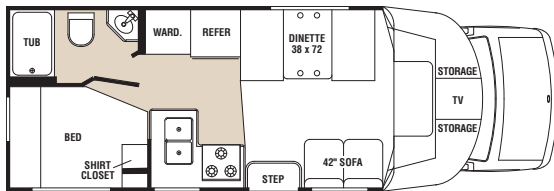

285

214

293TS

235S

251

252DS

SPECIFICATIONS	213	214	235s	251	252DS	285	293TS
Ford Engine	6.8L	6.8L	6.8L	6.8L	6.8L	6.8L	6.8L
Wheel Base	138"	138"	158"	176"	194"	190"	198"
GVWR	10,700	10,700	10,700	14,050	14,050	14,050	14,050
GAWR (Front)	4,600	4,600	4,600	4,600	4,600	4,600	4,600
GAWR (Rear)	7,500	7,500	7,500	9,450	9,450	9,450	9,450
GCWR	*	*	*	*	*	*	*
Chevy Engine	6.0L	6.0L	6.0L	6.0L	6.0L	6.0L	6.0L
Wheel Base	139"	139"	159"	177"	195"	191"	199"
GVWR	12,300	12,300	12,300	12,300	12,300	14,050	14,050
GAWR (Front)	4,300	4,300	4,300	4,300	4,300	4,600	4,600
GAWR (Rear)	8,600	8,600	8,600	8,600	8,600	9,450	9,450
GCWR	**	**	**	**	**	**	**
Ext. Length w/o ladder/spare tire (Ford)	21'-11"	21'-5"	22'-7"	25'-1"	26'-2"	27'-11"	29'-3"
Ext. Length w/o ladder/spare tire (Chevy)	22'-10"	22'-4"	23'-6"	26'-0"	26'-8"	28'-0"	29'-4"
Exterior Height w/AC	10'-8"	10'-8"	10'-8"	10'-8"	10'-8"	10'-8"	10'-8"
Exterior Width	99"	99"	99"	99"	99"	99"	99"
Interior Width	95-1/2"	95-1/2"	95-1/2"	95-1/2"	95-1/2"	95-1/2"	95-1/2"
Interior Height	82"	82"	82"	82"	82"	82"	82"
Awning Size	13'-0"	12'-0"	13'-0"	16'-0"	13'-0"	13'-0"	13'-0"
Fuel Chev/Ford (Gal.)	35/37	35/37	35/37	57/55	57/55	57/55	57/55
LPG (Pounds)	42	42	42	42	42	42	42
Fresh Water Capacity (Gal.) [†]	35	33	35	35	35	45	34
Waste Water (Gal.)	32	27	27	27	27	27	27
Gray Water (Gal.)	32	32	32	32	32	32	32
Furnace BTU's	25,000	25,000	25,000	25,000	25,000	30,000	30,000