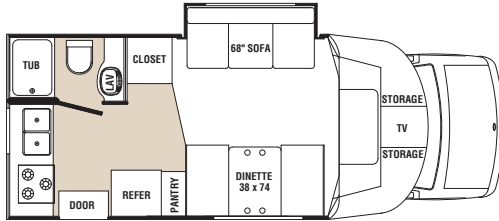

235S

SPECIFICATIONS	213	214	235s	251	252DS	285	293TS
Ford Engine	6.8L	6.8L	6.8L	6.8L	6.8L	6.8L	6.8L
Wheel Base	138"	138"	158"	176"	194"	190"	198"
GVWR	10,700	10,700	10,700	14,050	14,050	14,050	14,050
GAWR (Front)	4,600	4,600	4,600	4,600	4,600	4,600	4,600
GAWR (Rear)	7,500	7,500	7,500	9,450	9,450	9,450	9,450
GCWR	*	*	*	*	*	*	*
Chevy Engine	6.0L	6.0L	6.0L	6.0L	6.0L	6.0L	6.0L
Wheel Base	139"	139"	159"	177"	195"	191"	199"
GVWR	12,300	12,300	12,300	12,300	12,300	14,050	14,050
GAWR (Front)	4,300	4,300	4,300	4,300	4,300	4,600	4,600
GAWR (Rear)	8,600	8,600	8,600	8,600	8,600	9,450	9,450
GCWR	**	**	**	**	**	**	**
Ext. Length w/o ladder/spare tire (Ford)	21'-11"	21'-5"	22'-7"	25'-1"	26'-2"	27'-11"	29'-3"
Ext. Length w/o ladder/spare tire (Chevy)	22'-10"	22'-4"	23'-6"	26'-0"	26'-8"	28'-0"	29'-4"
Exterior Height w/AC	10'-8"	10'-8"	10'-8"	10'-8"	10'-8"	10'-8"	10'-8"
Exterior Width	99"	99"	99"	99"	99"	99"	99"
Interior Width	95-1/2"	95-1/2"	95-1/2"	95-1/2"	95-1/2"	95-1/2"	95-1/2"
Interior Height	82"	82"	82"	82"	82"	82"	82"
Awning Size	13'-0"	12'-0"	13'-0"	16'-0"	13'-0"	13'-0"	13'-0"
Fuel Chev/Ford (Gal.)	35/37	35/37	35/37	57/55	57/55	57/55	57/55
LPG (Pounds)	42	42	42	42	42	42	42
Fresh Water Capacity (Gal.)[†]	35	33	35	35	35	45	34
Waste Water (Gal.)	32	27	27	27	27	27	27
Gray Water (Gal.)	32	32	32	32	32	32	32
Furnace BTU's	25,000	25,000	25,000	25,000	25,000	30,000	30,000

Note: GCWR weights vary depending on engine size and rear end ratios. Weights are approximate and based on standard features. Optional equipment is not included.

* GCWR Ford, 13,000 w/5.4L-V8 & 4.10 rear axle ratio, 18,500 w/6.8L-V10 & 4.1 rear axle ratio, 20,000 w/6.8L-V10 & 4.56 rear axle ratio

**GCWR GM, 16,000 w/6.0L-V8 & 4.10 rear axle ratio # Sizes may change due to chassis sizes