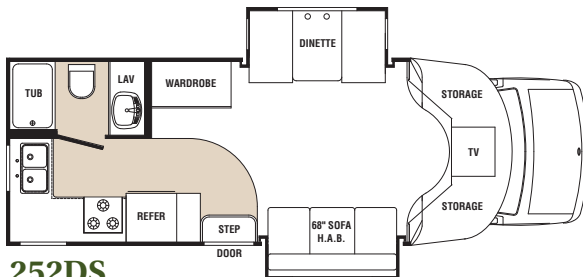

285

214

293TS

235S

251

252DS

SPECIFICATIONS	213	214	235s	251	252DS	285	293TS
Ford Engine	6.8L	6.8L	6.8L	6.8L	6.8L	6.8L	6.8L
Wheel Base	138"	138"	158"	176"	194"	190"	198"
GVWR	10,700	10,700	10,700	14,050	14,050	14,050	14,050
GAWR (Front)	4,600	4,600	4,600	4,600	4,600	4,600	4,600
GAWR (Rear)	7,500	7,500	7,500	9,450	9,450	9,450	9,450
GCWR	*	*	*	*	*	*	*
Chevy Engine	6.0L	6.0L	6.0L	6.0L	6.0L	6.0L	6.0L
Wheel Base	139"	139"	159"	177"	195"	191"	199"
GVWR	12,300	12,300	12,300	12,300	12,300	14,050	14,050
GAWR (Front)	4,300	4,300	4,300	4,300	4,300	4,600	4,600
GAWR (Rear)	8,600	8,600	8,600	8,600	8,600	9,450	9,450
GCWR	**	**	**	**	**	**	**
Ext. Length w/o ladder/spare tire (Ford)	21'-11"	21'-5"	22'-7"	25'-1"	26'-2"	27'-11"	29'-3"
Ext. Length w/o ladder/spare tire (Chevy)	22'-10"	22'-4"	23'-6"	26'-0"	26'-8"	28'-0"	29'-4"
Exterior Height w/AC	10'-8"	10'-8"	10'-8"	10'-8"	10'-8"	10'-8"	10'-8"
Exterior Width	99"	99"	99"	99"	99"	99"	99"
Interior Width	95-1/2"	95-1/2"	95-1/2"	95-1/2"	95-1/2"	95-1/2"	95-1/2"
Interior Height	82"	82"	82"	82"	82"	82"	82"
Awning Size	13'-0"	12'-0"	13'-0"	16'-0"	13'-0"	13'-0"	13'-0"
Fuel Chev/Ford (Gal.)	35/37	35/37	35/37	57/55	57/55	57/55	57/55
LPG (Pounds)	42	42	42	42	42	42	42
Fresh Water Capacity (Gal.) [†]	35	33	35	35	35	45	34
Waste Water (Gal.)	32	27	27	27	27	27	27
Gray Water (Gal.)	32	32	32	32	32	32	32
Furnace BTU's	25,000	25,000	25,000	25,000	25,000	30,000	30,000