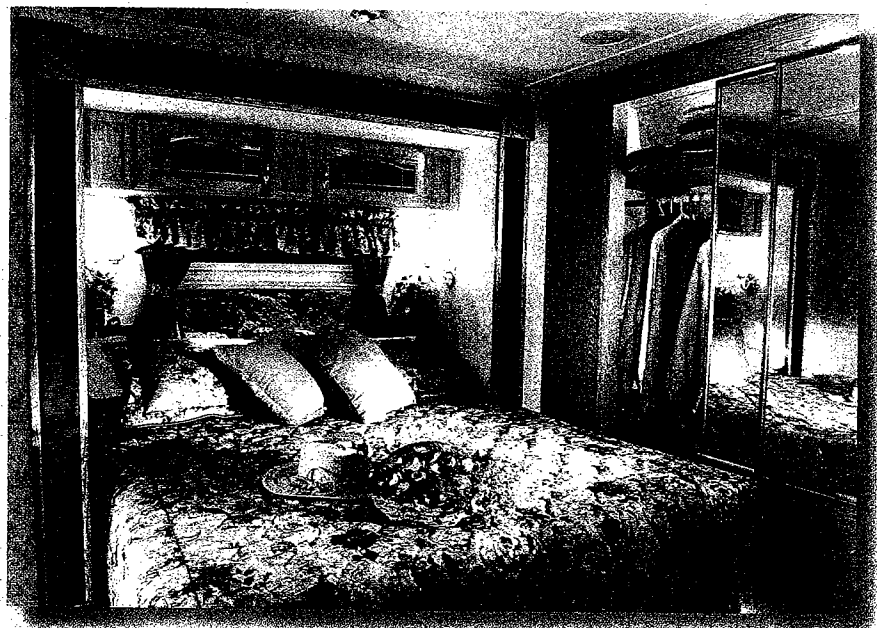

Mountaineer

“Built by People who know RVing” 2004

Uncompromised Luxury...

Above, a splendid example of Mountaineer luxury, this spacious 297 RKS Rear Kitchen floorplan offers a U-shaped workspace for ultimate convenience in storage, meal preparation, and entertaining. The unique L-shaped sofa with coordinated valances and the harmonizing dinette chairs and recliner complete the living area, a total effect which brings recreational vehicle interior decor to new heights of elegance and comfort. The mountain size window next to the doorway allows a campsite view while adding a residential look to your outside entry. This Rosewood color scheme is new for 2004.

Mountaineer

Finer Recreational Vehicles for Life's Best Times

Luxuriously Appointed All-Aluminum-Constructed Travel Trailers and Fifth Wheels

The beauty of Mountaineer's Desert Sunset decor enhances this fabulous 318 BHS floor plan featuring a contoured designer sofa and plate-depth overhead cabinets in the slide-out area. For 2004, the entertainment center includes a 24" television.

Mountaineer's bedroom in the 335 RLBS travel trailer features a queen bed in the slide-out area, convenient bedside shelves and additional overhead storage. The mirrored closet spans the entire front wall.