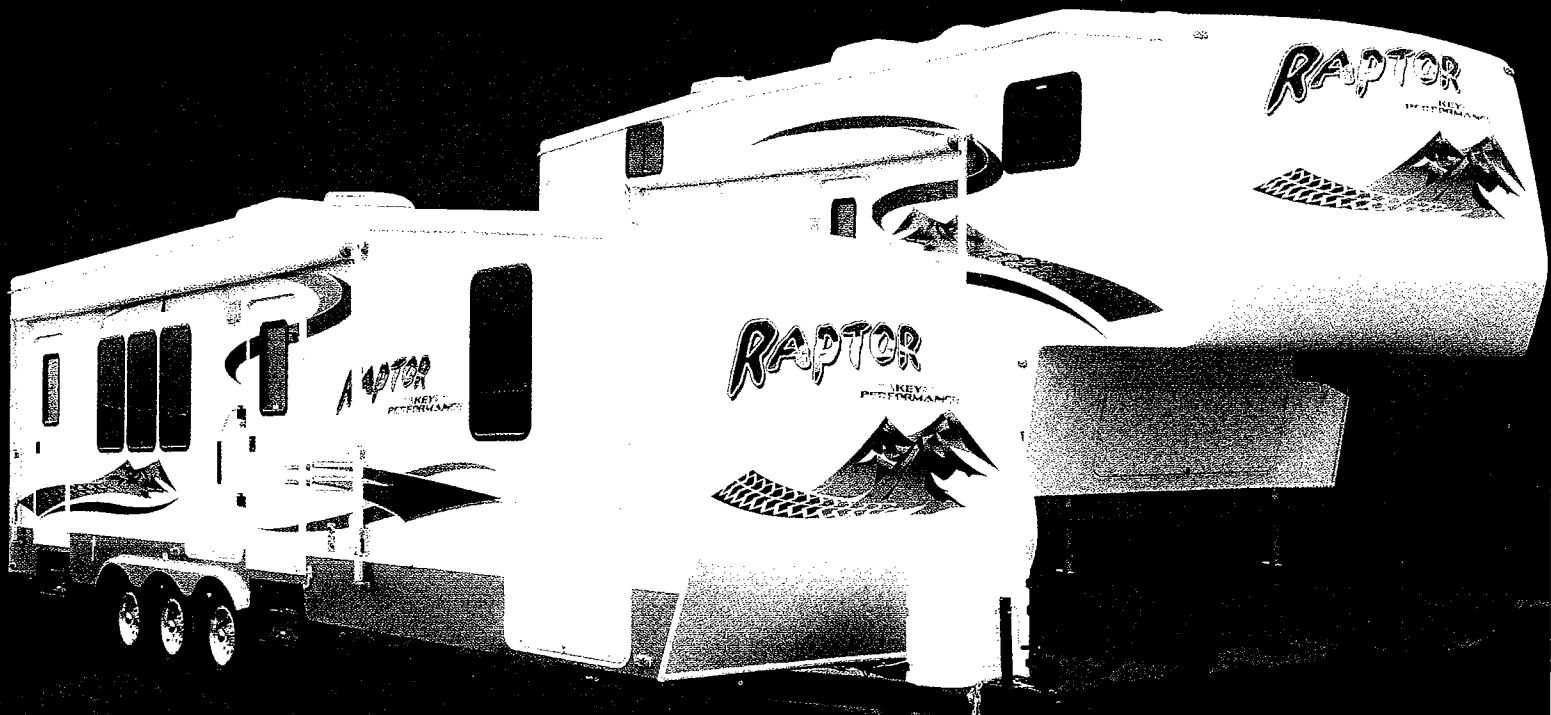

2005 LUXURY SPORT UTILITY TRAVEL TRAILERS & FIFTH WHEELS

RAPTOR

OWN THE ROAD!

KEY PERFORMANCE

ALL THE CHOICE FEATURES YOU HAVE BEEN WAITING FOR AT RAPTOR'S AFFORDABLE

Shown here, the 3612 DS Double Slide Raptor Fifth Wheel offers many luxury features for your comfort and carefree living. You'll find that Raptor's spacious kitchen, surrounded by our solid-wood, raised-panel Endura™ cabinetry, will fill your every meal-time need from simple snacks to entertaining the crowd. The dinette and hide-a-bed sofa are residentially styled to create an atmosphere of comfort and warmth. In addition to the luxury bedroom suite (see right photo), there's a full-queen loft with its own entertainment center and cabinets.

With Raptor, you are home.