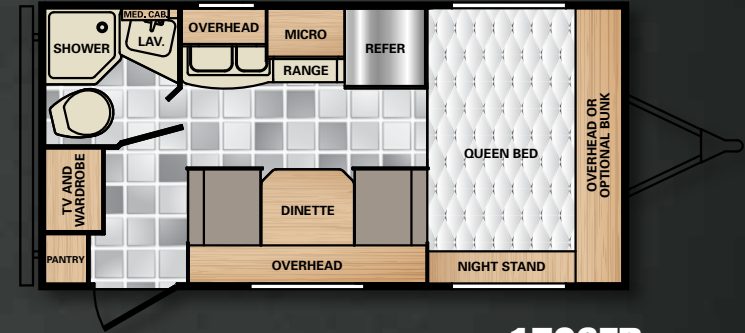

MICRO MINNIE

1706FB

WEIGHTS & MEASURES

Exterior Length	19'2"
Exterior Height	9'7"
Exterior Width	7'0"
Interior Height	6'4"
GVWR (lbs.)	5,500
Dry Weight (lbs.)	2,980
Carry Capacity (lbs.)	2,520
Axles (lbs)	2 @ 3,500
Tire Size	ST175/80R13
Fresh Water (Tank Only) (gal.)	43
Black Tank Capacity (gal.)	25
Grey Tank Capacity (gal.)	25
LP Capacity (lbs.)	20
LP Capacity with Upgrade (lbs.)	40
Awning Length	10'
Sleeping Capacity	+4
Furnace (BTU)	18,000
Water Heater (gal.)	Tankless

44" wide pass through storage

DÉCOR OPTIONS

Lava

Mineral

Copper

KEY FEATURES

- Less than 3,000 lbs. Dry Weight
- New Cool Gray Fiberglass Exterior
- Sleek 7' Wide Body Style
- 9'7" Exterior Height
- Front 74" x 60" Memory Foam Queen Bed
- Tankless Hot Water Heater
- Dual Torsion Axles
- All-aluminum Framed
- 6" Powder Coated I-beam
- Detachable 30 amp Power Cord

STANDARD FEATURES

Micro Minnie Package (Required)

- 6-sided Aluminum super structure
- Laminated side walls
- 3/8" Roof decking
- Mini blinds
- Deluxe graphics
- Bedspread
- Cable TV hook up
- CO / LP leak detector
- Single door refrigerator
- 20 lb. LP bottle (1)
- AM/FM/CD/DVD player
- Skylight over shower
- Tinted safety glass windows
- Full extension drawer glides
- ABS shower surround
- TV antenna with booster
- Bedroom TV jack with 110 outlet (where applicable)
- Power bath vent
- Galley sink covers
- Exterior speakers
- Awning
- 3-burner cook top (no oven)
- Memory foam mattress
- Spare tire, black Winnebago tire cover rear bumper mount
- Tankless hot water heater

Options

- Outside TV hook up
- Night shades IPO mini blinds
- Deluxe aluminum wheels
- Rear ladder
- Fold away entry grab bar
- 12V Tongue jacks
- 12V Power awning
- Enclosed underbelly
- 13.5M BTU A/C
- Microwave
- 19" TV
- Black tank flush
- Dual 20 lb. LP tanks with cover
- Manual 4-pt stab jacks
- Front over head bunk
- Outside shower