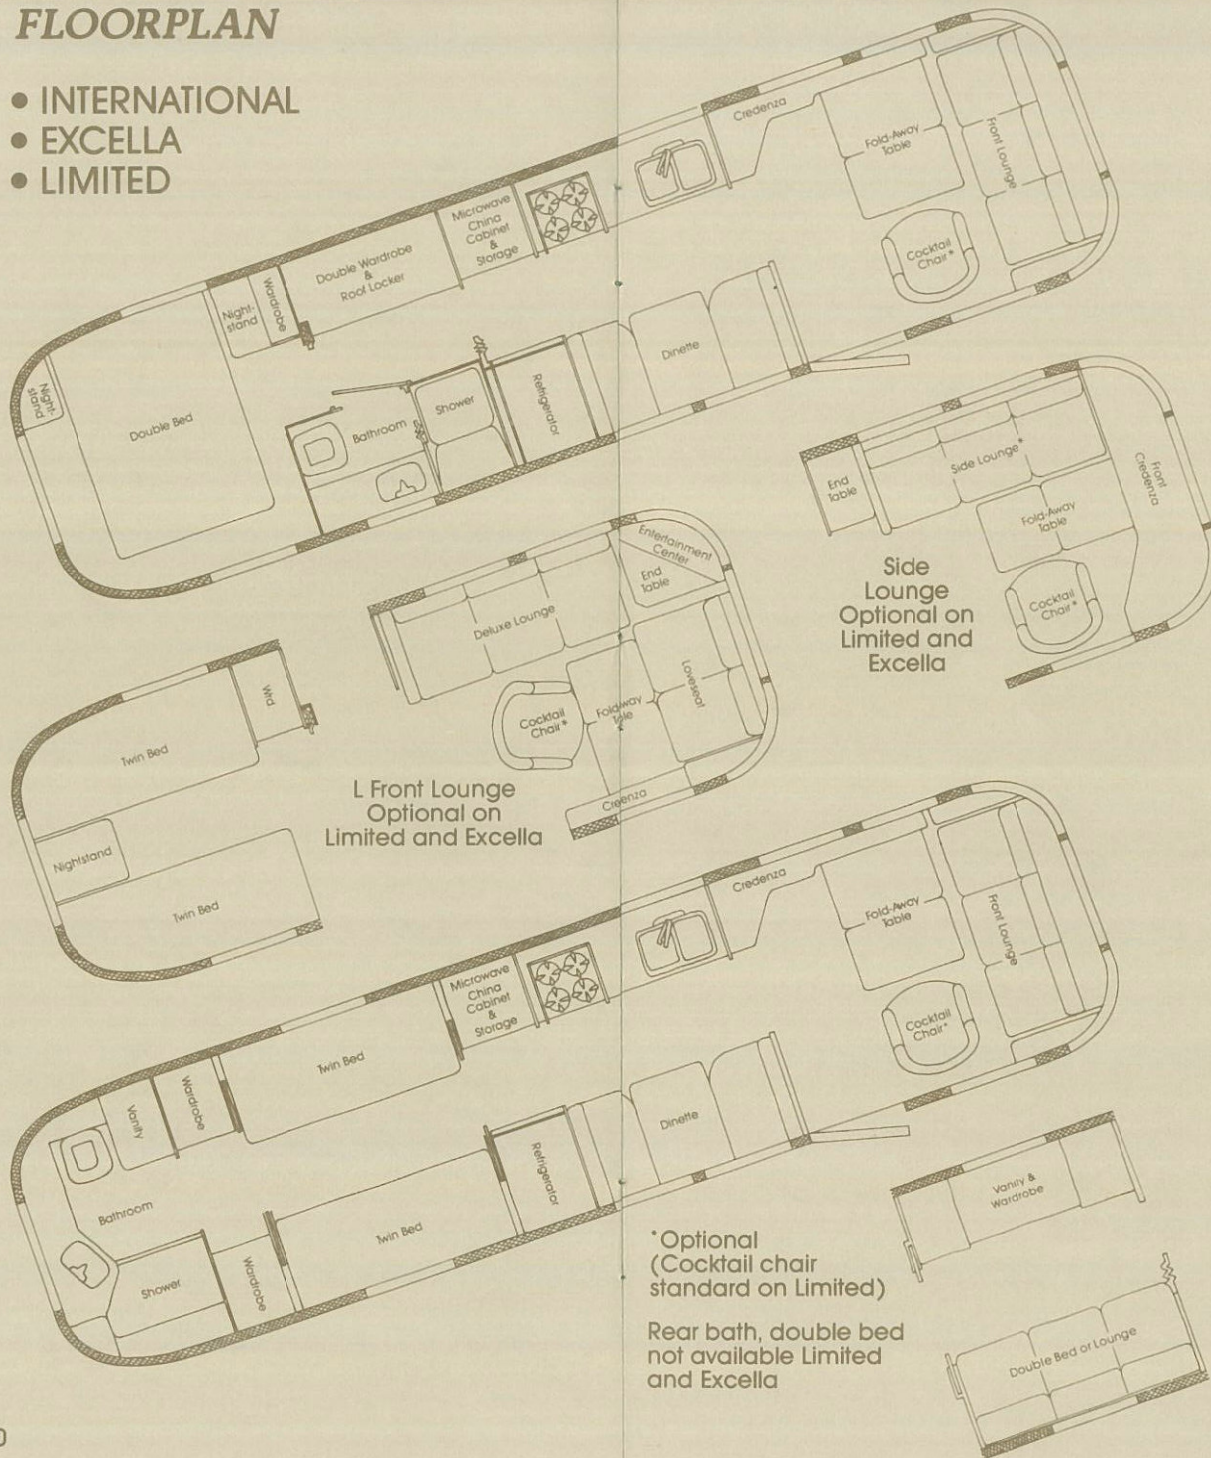

34 Foot rear-bath or side-bath

FLOORPLAN

- INTERNATIONAL
- EXCELLA
- LIMITED

L Front Lounge
Optional on
Limited and Excella

Side
Lounge
Optional on
Limited and
Excella

*Optional
(Cocktail chair
standard on Limited)

Rear bath, double bed
not available Limited
and Excella