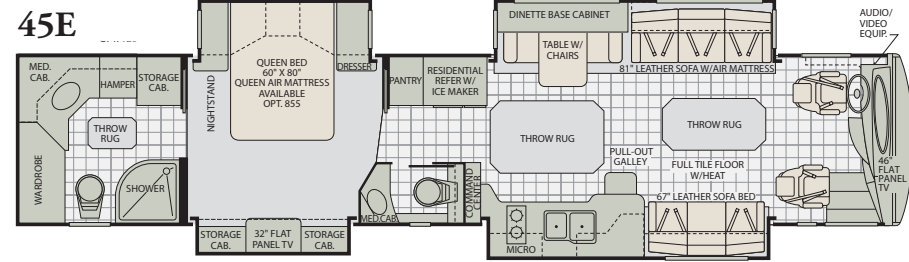

Not all available options are shown. See your American Coach dealer or visit our website at www.AmericanCoach.com to see all available options. Seatbelt configuration may vary depending on options chosen.

STANDARD & OPTIONAL FEATURES – Interior Amenities

GENERAL AMENITIES

- Hand Laid Wallpaper
- Decorative Wood Window Treatments
- Accent Rope Lighting
- Wood Trimmed Fan-Tastic® Rain Sensor, Power Roof Vents and 3-Speed Fan (3)
- Interior Multi-Plex Switches
- TV Cable Ready
- Solid Wood Face Framed Cabinetry, Moldings and Cabinet Doors
- Decorative Ceiling and Air Plenum
- Heated Polished Porcelain Tile Floor with Décor Accents at Entry, Galley and Bathroom
- Multi-Plex Power Management Plus
- Granite Window Shelves

OPTIONAL

- Interior LED Light Package
- 4 Wood Choices, Raised Panel or High Gloss Flat Panel Styles
- 5 Fabric Décor Choices
- Custom Interior Request
- Factory V.I.P. Delivery

DRIVER CONVENIENCE

- Navion®/R5000 Information and Entertainment Center; AM, FM, Single CD, MP3, Camera Monitor w/ One Way Audio
- Hardwood Dash Storage Cabinetry w/Corian® Top
- 8-Way Power Driver Seat with Heat, Power Lumbar, Adjustable Arms and Massage (Leather)
- 8-Way Power Passenger Seat with Heat, Power Lumbar, Adjustable Arms, Massage and Electric Footrest (Leather)
- Driver Seat Position Memory, Seat and Steering
- Sirius Satellite Radio® and 6 Month Subscription
- Video Valet with 3 Integrated Cameras

- Top Mounted Intermittent Windshield Wiper System with Wet Arm
- Smart Wheel, Leather and Burl Wood Trim, Electronic Tilt-Tip-Telescope
- Power Driver Window
- One Piece Windshield Bonded to Steel
- Powered Windshield Privacy Curtain (Cellular)
- Pressure Pro® Active Monitoring System for Tire Pressure
- Halogen Head Lamps
- Denso® Dash Climate Control System (Dual)
- Defrost Control System
- Adjustable Brake and Throttle Pedals
- Garmin® Navigation System
- Low Profile Automotive Style Dash Instrumentation, Back Lit Gauges and Switches
- Chassis Monitoring System
- Tag Axle Dump Switch
- Keyless Entry Door Access w/Key Fob
- CB Radio Ready (Power and Antenna)

OPTIONAL

- Sony® Passenger GPS Monitor

LIVING ROOM

- Electric Step Well Cover
- Tiled Entry Steps with Lit Risers
- 12V Halogen Ceiling Lighting and Reading Lights
- Centralized Audio-Electronics
- Centralized Command Center
- Automatic Generator Start System
- Inverter and Battery Monitor
- Area Rugs (Select Sizes)
- Polished Granite Dinette Table Top and Slide Out Extension
- Privacy View Shades - Living, Dinette and Bedroom Areas (12V)
- Raised Panel Cabinet Doors and Drawers (Select Decors)
- Smooth High Gloss Finish Doors and Drawers (Select Decors)

- Full Tile Polished Porcelain Floor with Décor Accents

GALLEY