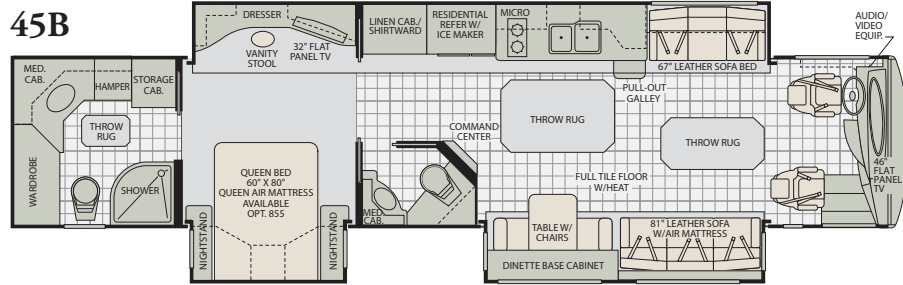

Not all available options are shown. See your American Coach dealer or visit our website at www.AmericanCoach.com to see all available options. Seatbelt configuration may vary depending on options chosen.

STANDARD & OPTIONAL FEATURES – Interior Amenities

GENERAL AMENITIES

- Hand Laid Wallpaper
- Decorative Wood Window Treatments
- Accent Rope Lighting
- Wood Trimmed Fan-Tastic® Rain Sensor, Power Roof Vents and 3-Speed Fan (3)
- Interior Multi-Plex Switches
- TV Cable Ready
- Solid Wood Face Framed Cabinetry, Moldings and Cabinet Doors
- Decorative Ceiling and Air Plenum
- Heated Polished Porcelain Tile Floor with Décor Accents at Entry, Galley and Bathroom
- Multi-Plex Power Management Plus
- Granite Window Shelves

OPTIONAL

- Interior LED Light Package
- 4 Wood Choices, Raised Panel or High Gloss Flat Panel Styles
- 5 Fabric Décor Choices
- Custom Interior Request
- Factory V.I.P. Delivery

DRIVER CONVENIENCE

- Navion®/R5000 Information and Entertainment Center; AM, FM, Single CD, MP3, Camera Monitor w/ One Way Audio
- Hardwood Dash Storage Cabinetry w/Corian® Top
- 8-Way Power Driver Seat with Heat, Power Lumbar, Adjustable Arms and Massage (Leather)
- 8-Way Power Passenger Seat with Heat, Power Lumbar, Adjustable Arms, Massage and Electric Footrest (Leather)
- Driver Seat Position Memory, Seat and Steering
- Sirius Satellite Radio® and 6 Month Subscription
- Video Valet with 3 Integrated Cameras

- Top Mounted Intermittent Windshield Wiper System with Wet Arm
- Smart Wheel, Leather and Burl Wood Trim, Electronic Tilt-Tip-Telescope
- Power Driver Window
- One Piece Windshield Bonded to Steel
- Powered Windshield Privacy Curtain (Cellular)
- Pressure Pro® Active Monitoring System for Tire Pressure
- Halogen Head Lamps
- Denso® Dash Climate Control System (Dual)
- Defrost Control System
- Adjustable Brake and Throttle Pedals
- Garmin® Navigation System
- Low Profile Automotive Style Dash Instrumentation, Back Lit Gauges and Switches
- Chassis Monitoring System
- Tag Axle Dump Switch
- Keyless Entry Door Access w/Key Fob
- CB Radio Ready (Power and Antenna)

OPTIONAL

- Sony® Passenger GPS Monitor

LIVING ROOM

- Electric Step Well Cover
- Tiled Entry Steps with Lit Risers
- 12V Halogen Ceiling Lighting and Reading Lights
- Centralized Audio-Electronics
- Centralized Command Center
- Automatic Generator Start System
- Inverter and Battery Monitor
- Area Rugs (Select Sizes)
- Polished Granite Dinette Table Top and Slide Out Extension
- Privacy View Shades - Living, Dinette and Bedroom Areas (12V)
- Raised Panel Cabinet Doors and Drawers (Select Decors)
- Smooth High Gloss Finish Doors and Drawers (Select Decors)

- Full Tile Polished Porcelain Floor with Décor Accents

GALLEY