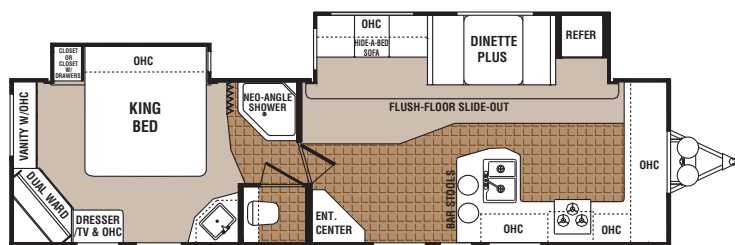

31FGBS-DSL