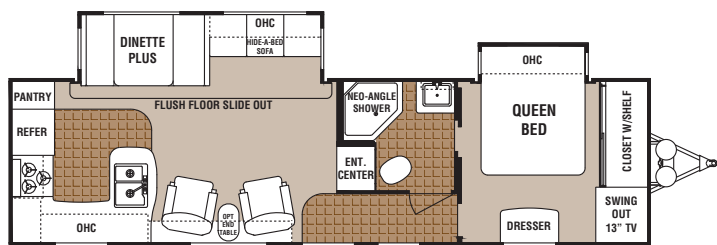

20th Anniversary Limited Edition

DENALI

A \$3200-PLUS RETAIL VALUE PACKAGE

These Limited Edition models
include these premium upgrades:

- A&E electric awning
- 12V power stabilizer jacks
- Equa-Flex suspension
- Chrome bumper cover
- Upgraded entry-assist handle
- Upgraded aluminum rims
- Upgraded ceiling fan (FW)
- Dirt Devil integrated central vacuum
- 110V Designer hanging pendant lights (NA 31SBBS-M5)
- Exterior TV hook-up with cable and satellite prep
- Convection microwave
- Deluxe overstuffed pillow-top mattress
- Leather furniture package