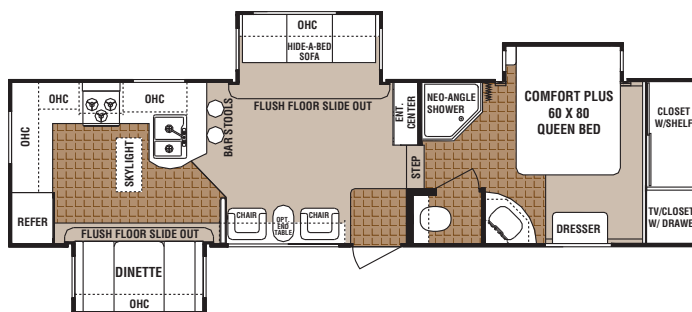

31RGSB-M5

Call your RSM for details! 574.534.1224