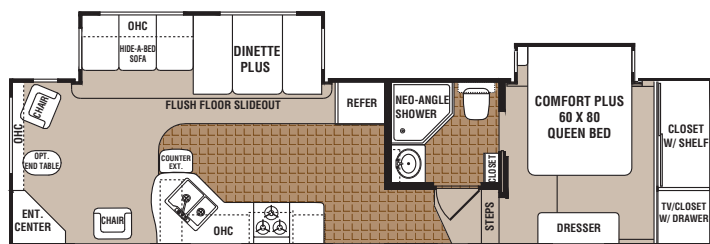

20th Anniversary Limited Edition

DENALI

A $3200-PLUS RETAIL VALUE PACKAGE

These Limited Edition models
include these premium upgrades:

- A&E electric awning
- 12V power stabilizer jacks
- Equa-Flex suspension
- Chrome bumper cover
- Upgraded entry-assist handle
- Upgraded aluminum rims
- Upgraded ceiling fan (FW)
- Dirt Devil integrated central vacuum
- 110V Designer hanging pendant lights (NA 31SBBS-M5)
- Exterior TV hook-up with cable and satellite prep
- Convection microwave
- Deluxe overstuffed pillow-top mattress
- Leather furniture package

31SBBS-M5

Call your RSM for details! 574.534.1224