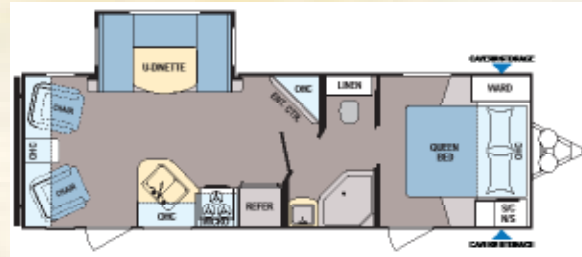

CT5240RL

Tow Vehicle Disclaimer CAUTION: Owners of Dutchmen Manufacturing, Inc., recreational vehicles are solely responsible for the selection and proper use of tow vehicles. All customers should consult with a motor vehicle manufacturer or their dealer concerning the purchase and use of suitable tow vehicles for Dutchmen products. Dutchmen disclaims any liability or damages suffered as a result of the selection, operation, use or misuse of a tow vehicle. Dutchmen's limited warranty does not cover damage to the recreational vehicle or the tow vehicle as a result of the selection, operation, use or misuse of the tow vehicle.