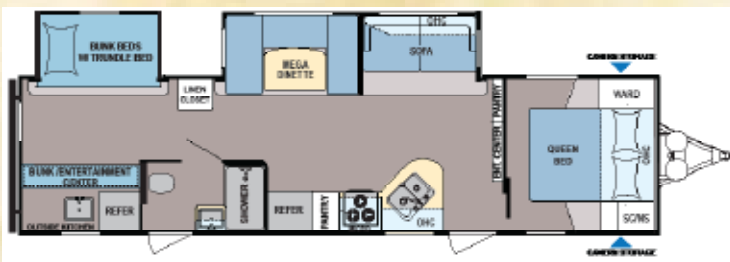

CT5314BH

Tow Vehicle Disclaimer CAUTION: Owners of Dutchmen Manufacturing, Inc., recreational vehicles are solely responsible for the selection and proper use of tow vehicles. All customers should consult with a motor vehicle manufacturer or their dealer concerning the purchase and use of suitable tow vehicles for Dutchmen products. Dutchmen disclaims any liability or damages suffered as a result of the selection, operation, use or misuse of a tow vehicle. Dutchmen's limited warranty does not cover damage to the recreational vehicle or the tow vehicle as a result of the selection, operation, use or misuse of the tow vehicle.