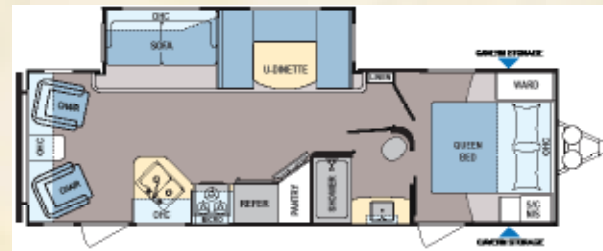

CT5270RL

Tow Vehicle Disclaimer CAUTION: Owners of Dutchmen Manufacturing, Inc., recreational vehicles are solely responsible for the selection and proper use of tow vehicles. All customers should consult with a motor vehicle manufacturer or their dealer concerning the purchase and use of suitable tow vehicles for Dutchmen products. Dutchmen disclaims any liability or damages suffered as a result of the selection, operation, use or misuse of a tow vehicle. Dutchmen's limited warranty does not cover damage to the recreational vehicle or the tow vehicle as a result of the selection, operation, use or misuse of the tow vehicle.