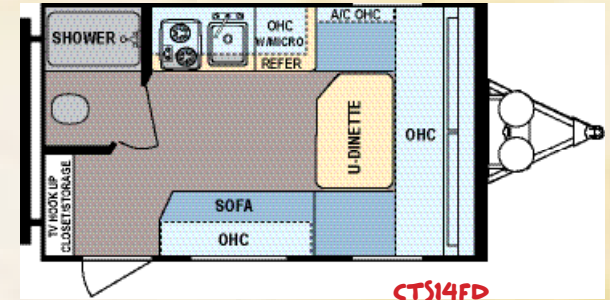

**ASHLAND
DECOR**

**CANYON
DECOR**

24ORL

OUTERBANKS DECOR

312BH, IN CANYON

24ORL, IN OUTERBANKS

312BH

Coleman offers a floorplan to suit every family, large or small. Kitchens include a 6-cubic foot refrigerator, range with standard oven, microwave, and double bowl sink with high-rise faucet. Most models include a residential-styled convertible jackknife sofa. Most bedrooms include a residential upgraded mattress (N/A on LTs), laundry chute, two hanging closets, nightstands on both sides, and a deep overhead storage cabinet.

16BH, IN MOCHA

16BH

16BH

16BH

16BH

LT - LITE BY DESIGN!

CTS14FD

CTS15BH

CTS16BH

CTS16QB

LT SPECIFICATIONS

	CTS14FD	CTS15BH	CTS16BH	CTS16QB
CARGO CAPACITY	TBD	917	703	596
UNLOADED WEIGHT	TBD	2,883	3,147	3,204
HITCH WEIGHT	TBD	346	472	352
LENGTH	17' 6"	18' 9"	21' 8"	21' 5"
HEIGHT	120"	118 3/4"	104 1/2"	117"
FRESH WATER CAPACITY	27	27	27	27
BLACK WATER CAPACITY	28	28	28	28
GREY WATER CAPACITY	28	28	28	28