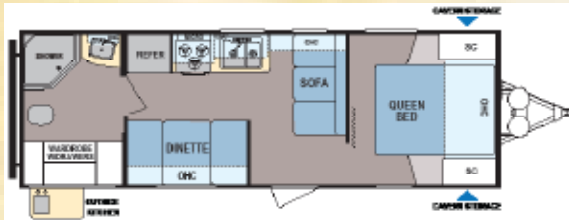

CT5233QB

Tow Vehicle Disclaimer CAUTION: Owners of Dutchmen Manufacturing, Inc., recreational vehicles are solely responsible for the selection and proper use of tow vehicles. All customers should consult with a motor vehicle manufacturer or their dealer concerning the purchase and use of suitable tow vehicles for Dutchmen products. Dutchmen disclaims any liability or damages suffered as a result of the selection, operation, use or misuse of a tow vehicle. Dutchmen's limited warranty does not cover damage to the recreational vehicle or the tow vehicle as a result of the selection, operation, use or misuse of the tow vehicle.