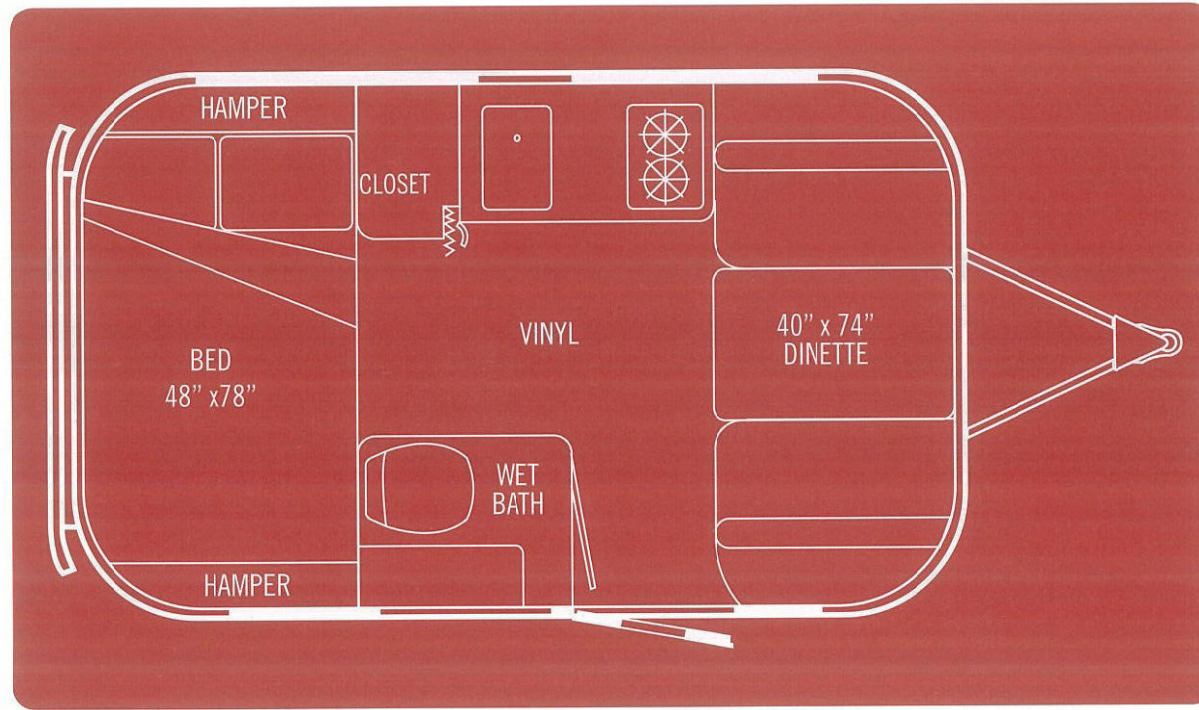

2008 AIRSTREAM DWR Trailer Product Specifications

| | |
|---|--------|
| Actual Length | 16'7" |
| Width Exterior | 8' |
| Width Interior | 7'7" |
| Height Exterior | 9'4" |
| Height Interior | 6'4.5" |
| Hitch Ball Height | 18" |
| Sleeping Capacity | 3 |
| 4300 Lb GVWR | Std |
| 11,000 A/C W/heat Strip - Manual Control | Std |
| Furnace - 12,000 BTU | Std |
| Water Tank W/drain Valve, Gallons | 23 |
| Combination Black & Gray Tank | 21 |
| JBW (Unit Base Weight) W/O Options or Fluids | 3050 |
| Hitch Weight, W/O Options or Variable Wt. | 430 |
| NCC (Net Carrying Capacity) Without Options + Personal Cargo + Fluids | 1250 |