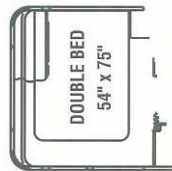

1991 LAND YACHT TRAVEL TRAILERS

Watch for the new 26' Land Yacht Travel Trailer coming soon.

29' LY TRAILER

TWIN BED OPTION

DBL DOOR OPTION

33' LY TRAILER

TWIN BED OPTION

DBL DOOR OPTION

33' model 1800, 29' model 1400

Hitch Height 18"

Hitch Height 33' model 760, 29' model 570

Over-all Length (Inches)

33' model 32' 9", 29' model 29' 5"

Exterior Height 9" (w/Air add 8")

Exterior Width 8"

Interior Height 6' 7"