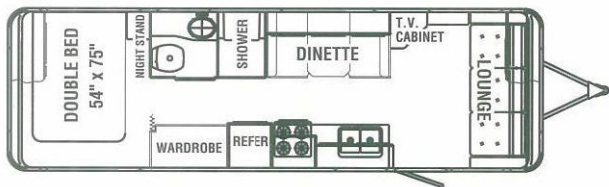

1991 LAND YACHT TRAVEL TRAILERS

Watch for the new 26' Land Yacht Travel Trailer coming soon.

29' LY TRAILER

TWIN BED OPTION

DBL DOOR OPTION

33' LY TRAILER

TWIN BED OPTION

DBL DOOR OPTION

Specifications:

7700 Lb. GVWR, 29' model only
8900 Lb. GVWR, 33' model only
7400 Lb. GAWR, 29' model only
8400 Lb. GAWR, 33' model only
Factory Dry Weight

33' model 7100, 29' model 6300

Additional Allowable Weight (Including Options, Personal Cargo & Fluids)

33' model 1800, 29' model 1400

Hitch Height 18"

Hitch Height 33' model 760, 29' model 570

Over-all Length (Inches)

33' model 32' 9", 29' model 29' 5"

Exterior Height 9" (w/Air add 8")

Exterior Width 8"

Interior Height 6' 7"