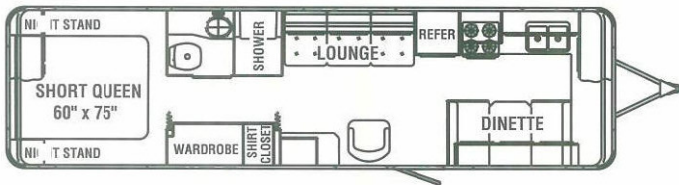

1991 LAND YACHT TRAVEL TRAILERS

Watch for the new 26' Land Yacht Travel Trailer coming soon.

29' LY TRAILER

TWIN BED OPTION

DBL DOOR OPTION

33' LY TRAILER

TWIN BED OPTION

DBL DOOR OPTION

Specifications:

7700 Lb. GVWR, 29' model only
8900 Lb. GVWR, 33' model only
7400 Lb. GAWR, 29' model only
8400 Lb. GAWR, 33' model only
Factory Dry Weight

33' model 7100, 29' model 6300

Additional Allowable Weight (Including Options, Personal Cargo & Fluids)

33' model 1800, 29' model 1400

Hitch Height 18"

Hitch Height 33' model 760, 29' model 570

Over-all Length (Inches)

33' model 32' 9", 29' model 29' 5"

Exterior Height 9" (w/Air add 8")

Exterior Width 8"

Interior Height 6' 7"