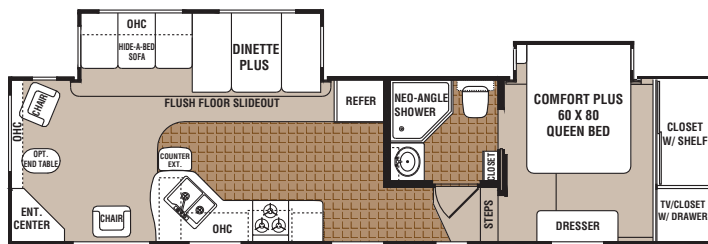

20th Anniversary Limited Edition NORTH SHORE

A $3200-PLUS RETAIL VALUE PACKAGE

These Limited Edition models
include these premium upgrades:

- A&E electric awning
- 12V power stabilizer jacks
- Equa-Flex suspension
- Chrome bumper cover
- Upgraded entry-assist handle
- Upgraded aluminum rims
- Upgraded ceiling fan (FW)
- Dirt Devil integrated central vacuum
- 110V Designer hanging pendant lights (NA 31SBBS-M5)
- Exterior TV hook-up with cable and satellite prep
- Convection microwave
- Deluxe overstuffed pillow-top mattress
- Leather furniture package

31SBBS-M5

Call your RSM for details! 574.534.1224