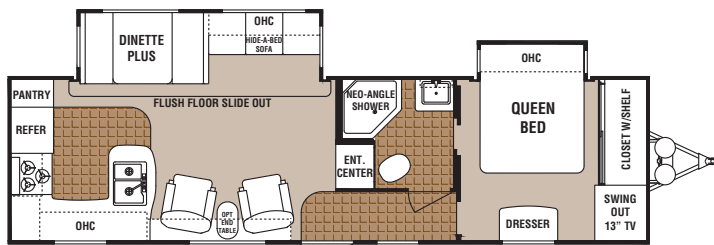

20th Anniversary Limited Edition NORTH SHORE

A \$3200-PLUS RETAIL VALUE PACKAGE

These Limited Edition models
include these premium upgrades:

- A&E electric awning
- 12V power stabilizer jacks
- Equa-Flex suspension
- Chrome bumper cover
- Upgraded entry-assist handle
- Upgraded aluminum rims
- Upgraded ceiling fan (FW)
- Dirt Devil integrated central vacuum
- 110V Designer hanging pendant lights (NA 31SBBS-M5)
- Exterior TV hook-up with cable and satellite prep
- Convection microwave
- Deluxe overstuffed pillow-top mattress
- Leather furniture package