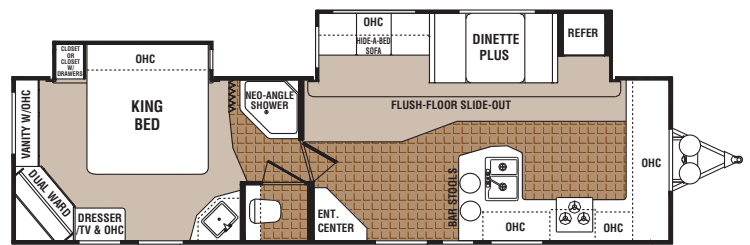

31FGBS-DSL