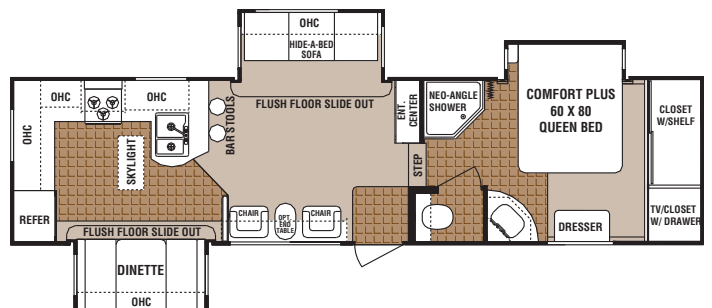

31RGSB-M5

Call your RSM for details! 574.534.1224