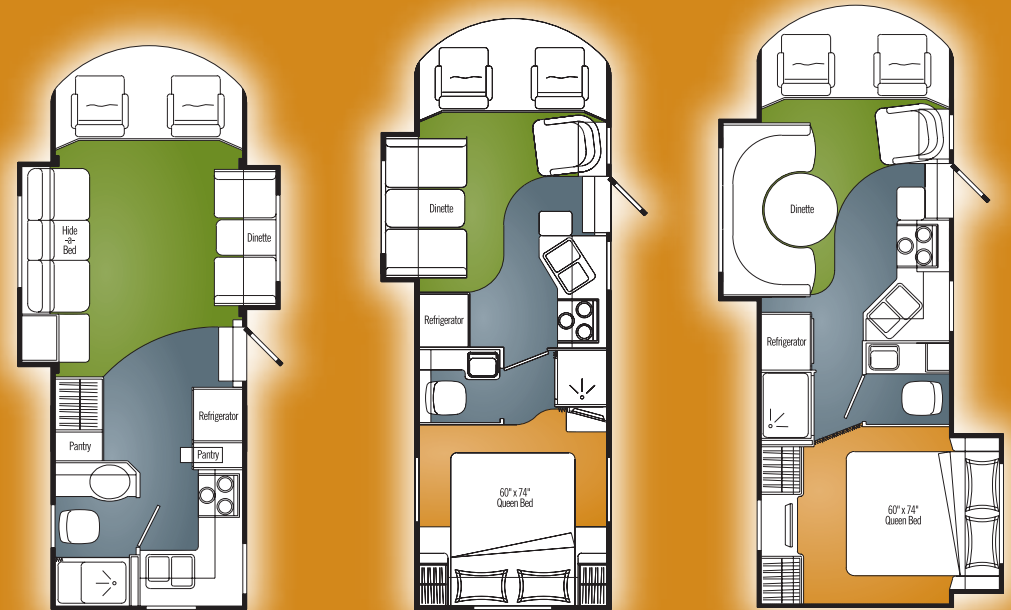

REGENCY GT 07

Regency GT

www.tripleerrv.com

2

The maple wood grain dash compliments the overhead maple entertainment centre which features a 24" flat screen TV with a DVD surround sound system.

Shown with Rushmore decor.

The professionally-styled bedroom is completed by a decorative bedspread with matching toss cushions and a day/night shades for comfort and privacy.

If you're inclined to recline, the bedroom has an optional flip down 15" LCD TV (select models only), as well as ample storage for clothing.

SPECIFICATIONS

REGENCY GT 2007	GT24DS	GT27S	GT28DB	GT28DB DIESEL
GVWR – lb. (kg)	14,050 (6 373)	14,050 (6 373)	14,050 (6 373)	14,050 (6 373)
UVW – lb. (kg)	11,171 (5 069)	11,221 (5 091)	11,691 (5 304)	TBD
NCC – lb. (kg)	2,879 (1 304)	2,829 (1 282)	2,359 (1 069)	TBD
Wheelbase – in. (mm)	196 (4 978)	185 (4 699)	190 (4 826)	190 (4 826)
Length* – ft. (mm)	26' 4" (8 026)	27' 8" (8 433)	28' 1" (8 560)	28' 1" (8 560)
Width – ft. (mm)	7' 11" (2 420)	7' 11" (2 420)	7' 11" (2 420)	7' 11" (2 420)
Height** – ft. (mm)	10' 6.5" (3 213)	10' 6.5" (3 213)	10' 6.5" (3 213)	10' 6.5" (3 213)
Water Tank Capacity*** – U.S. gal. (L)	36 (137)	36 (137)	36 (137)	36 (137)
Holding Tank Capacity – U.S. gal. (L)	64 (243)	64 (243)	64 (243)	64 (243)
Fuel Capacity – U.S. gal. (L)	55 (209)	55 (209)	55 (209)	55 (209)
Propane Capacity – U.S. gal. (L)	17.5 (66)	17.5 (66)	17.5 (66)	17.5 (66)

*Not including spare **Includes Air Conditioner ***Includes Water Heater

COLOUR OPTIONS

	Falling Leaf	Northern Sky	Rushmore	Zion Forest
Sofa				
Accent				
Captain Chairs				
Carpet				
Bedsread				

FLOOR PLANS