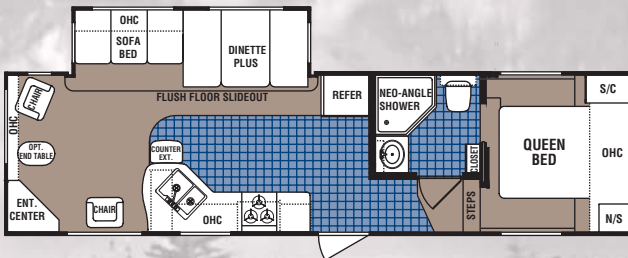

DENALI

New 2006 Floorplans

TRAVEL TRAILERS

31FG-DSL Available with king bed slide suite option

31FGBS-DSL Shown with king bed slide suite option

35ES-DSL Available option: M

FIFTH WHEELS

28LB-M5

28LBBS-M5

31SB-M5

31SBBS-M5

TRAVEL TRAILERS	31FG-DSL	31FGBS-DSL	35ES-DSL	28LB-M5	28LBBS-M5	31SB-M5	31SBBS-M5
-----------------	----------	------------	----------	---------	-----------	---------	-----------