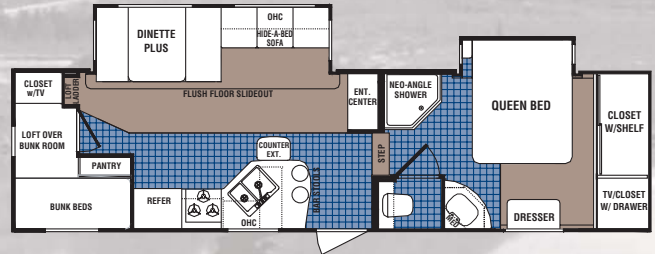

DENALI

New 2006 Floorplans

TRAVEL TRAILERS

31FG-DSL Available with king bed slide suite option

31FGBS-DSL Shown with king bed slide suite option

35ES-DSL Available option: M

FIFTH WHEELS

28LB-M5

28LBBS-M5

31SB-M5

31SBBS-M5

TRAVEL TRAILERS	31FG-DSL	31FGBS-DSL	35ES-DSL	28LB-M5	28LBBS-M5	31SB-M5	31SBBS-M5
-----------------	----------	------------	----------	---------	-----------	---------	-----------