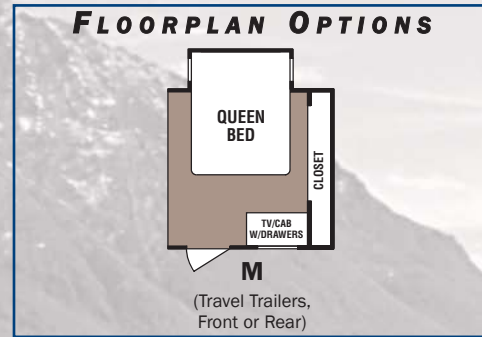

DENALI

New 2006 Floorplans

TRAVEL TRAILERS

31FG-DSL Available with king bed slide suite option

31FGBS-DSL Shown with king bed slide suite option

35ES-DSL Available option: M

FIFTH WHEELS

28LB-M5

28LBBS-M5

31SB-M5

31SBBS-M5

TRAVEL TRAILERS	31FG-DSL	31FGBS-DSL	35ES-DSL	28LB-M5	28LBBS-M5	31SB-M5	31SBBS-M5
-----------------	----------	------------	----------	---------	-----------	---------	-----------