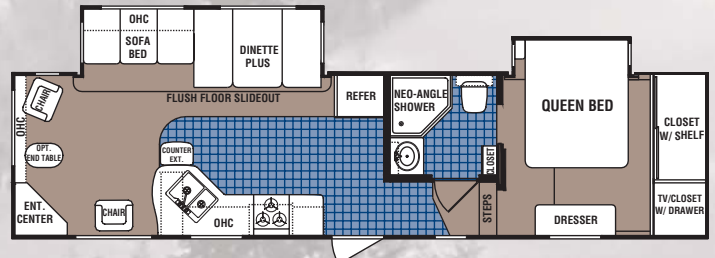

DENALI

New 2006 Floorplans

TRAVEL TRAILERS

31FG-DSL Available with king bed slide suite option

31FGBS-DSL Shown with king bed slide suite option

35ES-DSL Available option: M

FIFTH WHEELS

28LB-M5

28LBBS-M5

31SB-M5

31SBBS-M5

TRAVEL TRAILERS	31FG-DSL	31FGBS-DSL	35ES-DSL	28LB-M5	28LBBS-M5	31SB-M5	31SBBS-M5
-----------------	----------	------------	----------	---------	-----------	---------	-----------