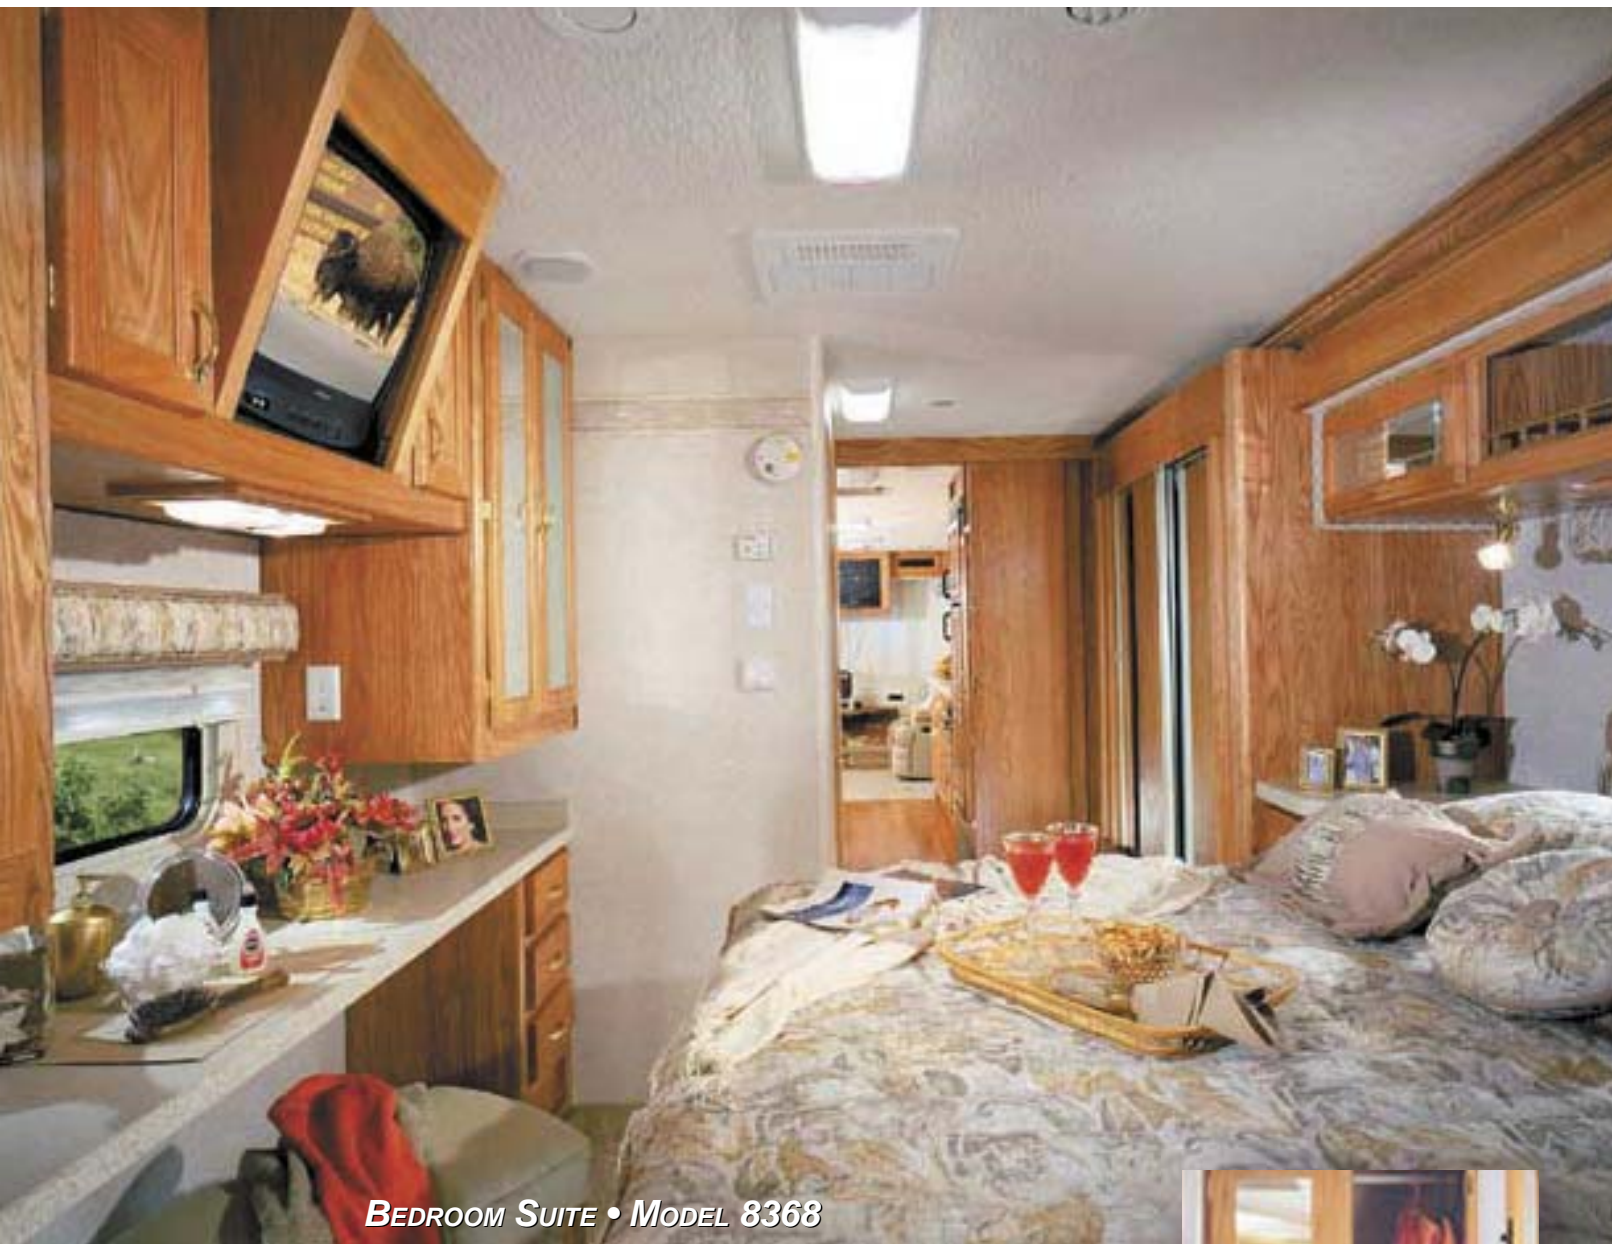

BEDROOM SUITE • MODEL 8368

LUXURIOUS TRAVEL

BEDROOM COMFORT...

The openness of all *Sun Voyager's* bedrooms give you the floorplan choices you need to meet your needs for privacy and relaxation.

The full 60" wide beds, in our bedroom slides, provide plenty of room for a restful nights sleep with all the amenities you would expect from Gulf Stream.