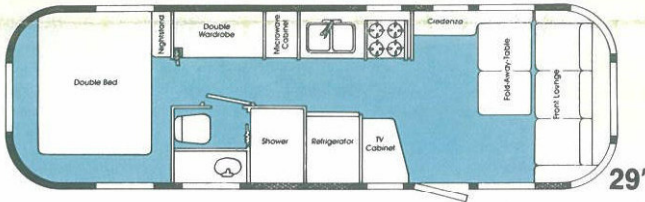

17 AIRSTREAM FLOORPLANS AVAILABLE

NOTE: 23' and 27' rear bath and 31' floorplans are not shown below, nor are all combinations of bathrooms, bedrooms or lounge areas shown. See your dealer for full specifications and optional equipment available.

- 25' Sovereign/Side Bath Model** — Available in twin or double bed floorplan.
- 29' Sovereign/Side Bath Model** — Available in twin or double bed floorplan.
- 32' Excella/Side Bath Model (M-w/o Dinette)** — Available in twin or double bed floorplan. All double beds available w or w/o rear entry door.
- 32' Excella or Limited/Side Bath Model** — Available in twin or double bed floorplan. All double beds available w or w/o rear entry door.
- 34' Excella or Limited/Side Bath Model** — Available in twin, island double and corner double bed floorplan. All double beds available w or w/o rear entry door.

Side lounge option available.

25'

32'

29'

34'

L-front lounge available 34' only.