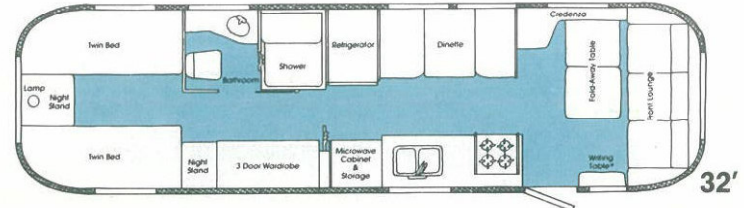

17 AIRSTREAM FLOORPLANS AVAILABLE

NOTE: 23' and 27' rear bath and 31' floorplans are not shown below, nor are all combinations of bathrooms, bedrooms or lounge areas shown. See your dealer for full specifications and optional equipment available.

- 25' Sovereign/Side Bath Model** — Available in twin or double bed floorplan.
- 29' Sovereign/Side Bath Model** — Available in twin or double bed floorplan.
- 32' Excella/Side Bath Model (M-w/o Dinette)** — Available in twin or double bed floorplan. All double beds available w or w/o rear entry door.
- 32' Excella or Limited/Side Bath Model** — Available in twin or double bed floorplan. All double beds available w or w/o rear entry door.
- 34' Excella or Limited/Side Bath Model** — Available in twin, island double and corner double bed floorplan. All double beds available w or w/o rear entry door.

Side lounge option available.

25'

32'

29'

34'

L-front lounge available 34' only.