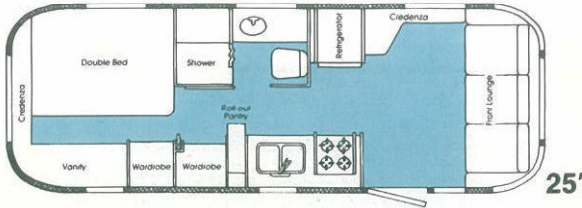

17 AIRSTREAM FLOORPLANS AVAILABLE

NOTE: 23' and 27' rear bath and 31' floorplans are not shown below, nor are all combinations of bathrooms, bedrooms or lounge areas shown. See your dealer for full specifications and optional equipment available.

- 25' Sovereign/Side Bath Model** — Available in twin or double bed floorplan.
- 29' Sovereign/Side Bath Model** — Available in twin or double bed floorplan.
- 32' Excella/Side Bath Model (M-w/o Dinette)** — Available in twin or double bed floorplan. All double beds available w or w/o rear entry door.
- 32' Excella or Limited/Side Bath Model** — Available in twin or double bed floorplan. All double beds available w or w/o rear entry door.
- 34' Excella or Limited/Side Bath Model** — Available in twin, island double and corner double bed floorplan. All double beds available w or w/o rear entry door.

Side lounge option available.

25'

32'

29'

34'

L-front lounge available 34' only.