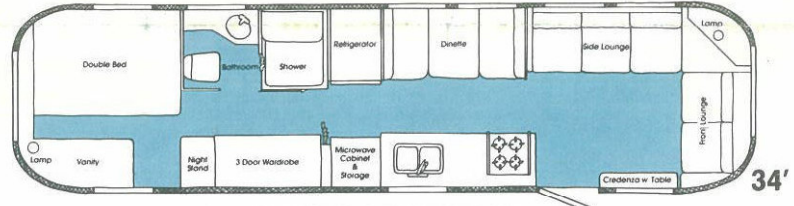

17 AIRSTREAM FLOORPLANS AVAILABLE

NOTE: 23' and 27' rear bath and 31' floorplans are not shown below, nor are all combinations of bathrooms, bedrooms or lounge areas shown. See your dealer for full specifications and optional equipment available.

- 25' Sovereign/Side Bath Model** — Available in twin or double bed floorplan.
- 29' Sovereign/Side Bath Model** — Available in twin or double bed floorplan.
- 32' Excella/Side Bath Model (M-w/o Dinette)** — Available in twin or double bed floorplan. All double beds available w or w/o rear entry door.
- 32' Excella or Limited/Side Bath Model** — Available in twin or double bed floorplan. All double beds available w or w/o rear entry door.
- 34' Excella or Limited/Side Bath Model** — Available in twin, island double and corner double bed floorplan. All double beds available w or w/o rear entry door.

Side lounge option available.

25'

32'

29'

34'

L-front lounge available 34' only.