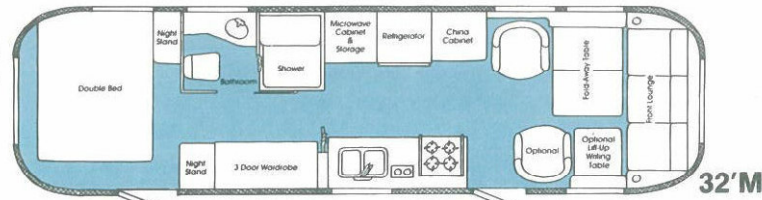

17 AIRSTREAM FLOORPLANS AVAILABLE

NOTE: 23' and 27' rear bath and 31' floorplans are not shown below, nor are all combinations of bathrooms, bedrooms or lounge areas shown. See your dealer for full specifications and optional equipment available.

- 25' Sovereign/Side Bath Model** — Available in twin or double bed floorplan.
- 29' Sovereign/Side Bath Model** — Available in twin or double bed floorplan.
- 32' Excella/Side Bath Model (M-w/o Dinette)** — Available in twin or double bed floorplan. All double beds available w or w/o rear entry door.
- 32' Excella or Limited/Side Bath Model** — Available in twin or double bed floorplan. All double beds available w or w/o rear entry door.
- 34' Excella or Limited/Side Bath Model** — Available in twin, island double and corner double bed floorplan. All double beds available w or w/o rear entry door.

Side lounge option available.

25'

32'

29'

34'

L-front lounge available 34' only.