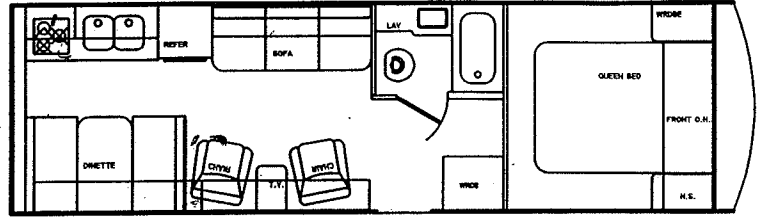

1999 Aerolite Eight and SE Fifth Wheels

8524SLD

8527RK

Specifications Travel Trailers & Fifth Wheels

	8 2 4 F B R	8 2 4 R Q S	8 2 6 R Q S	8 2 6 F D B	8 2 8 F D B	8 2 8 F D K	8 3 0 R Q S	8 3 0 R F D B	8 3 0 F K	8 5 2 4 S L D	8 5 2 7 R K	
Length	26'6"	26'6"	26'6"	26'6"	28'6"	28'6"	28'6"	30'6"	30'6"	30'6"	24'3"	27'3"
Exterior Width	8'	8'	8'	8'	8'	8'	8'	8'	8'	8'	8'	8'
Exterior Roof Height	8'3"	8'3"	8'3"	8'3"	8'3"	8'3"	8'3"	8'3"	8'3"	8'3"	9'5"	9'5"
GVWR (lbs.)	5000	5000	5000	5000	5500	5500	5500	5500	5500	5500	6400	6400
Total Base Weight Dry (lbs.)	3480	3480	3750	3610	3770	3870	3750	4010	4010	3950	4610	4680
Load Capacity (lbs.)	1520	1520	1250	1390	1730	1630	1750	1490	1490	1550	1790	1720
Dry Hitch Weight (lbs.)	300	400	410	350	340	340	380	370	360	420	750	950
Fresh Water (gal.)	30	30	30	30	30	30	30	30	30	30	30	30
Grey Water (gal.)	30	30	30	30	30	30	30	30	30	30	30	30
Black Water (gal.)	30	30	30	30	30	30	30	30	30	30	30	30
Tire Size	75R14	75R14	75R14	75R14	75R14	75R14	75R14	75R14	75R14	75R14	75R14	75R14

Dry Weights based on standard features; optional equipment not included. Carrying capacity determined by subtracting total weight from GVWR and includes fluids, options, and cargo. Liquid capacities and weights are approximate only. Due to constant product improvements, Aero Manufacturing Inc. reserves the right to make changes including but not limited to specifications, equipment and accessories without further notice or obligation.