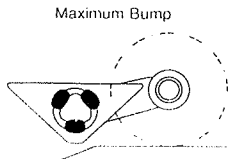

Rubber Suspension Axle