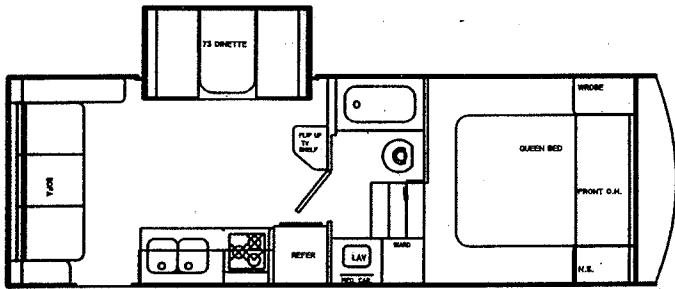

1999 Aerolite Eight and SE Fifth Wheels

8524SLD

8527RK

Specifications Travel Trailers & Fifth Wheels

	8 2 4 F B R	8 2 4 R Q S	8 2 6 R Q S	8 2 6 F D B	8 2 8 F D B	8 2 8 F D K	8 3 0 R Q S	8 3 0 R F D B	8 3 0 F K	8 5 2 4 S L D	8 5 2 7 R K	
Length	26'6"	26'6"	26'6"	26'6"	28'6"	28'6"	28'6"	30'6"	30'6"	30'6"	24'3"	27'3"
Exterior Width	8'	8'	8'	8'	8'	8'	8'	8'	8'	8'	8'	8'
Exterior Roof Height	8'3"	8'3"	8'3"	8'3"	8'3"	8'3"	8'3"	8'3"	8'3"	8'3"	9'5"	9'5"
GVWR (lbs.)	5000	5000	5000	5000	5500	5500	5500	5500	5500	5500	6400	6400
Total Base Weight Dry (lbs.)	3480	3480	3750	3610	3770	3870	3750	4010	4010	3950	4610	4680
Load Capacity (lbs.)	1520	1520	1250	1390	1730	1630	1750	1490	1490	1550	1790	1720
Dry Hitch Weight (lbs.)	300	400	410	350	340	340	380	370	360	420	750	950
Fresh Water (gal.)	30	30	30	30	30	30	30	30	30	30	30	30
Grey Water (gal.)	30	30	30	30	30	30	30	30	30	30	30	30
Black Water (gal.)	30	30	30	30	30	30	30	30	30	30	30	30
Tire Size	75R14	75R14	75R14	75R14	75R14	75R14	75R14	75R14	75R14	75R14	75R14	75R14

Dry Weights based on standard features; optional equipment not included. Carrying capacity determined by subtracting total weight from GVWR and includes fluids, options, and cargo. Liquid capacities and weights are approximate only. Due to constant product improvements, Aero Manufacturing Inc. reserves the right to make changes including but not limited to specifications, equipment and accessories without further notice or obligation.