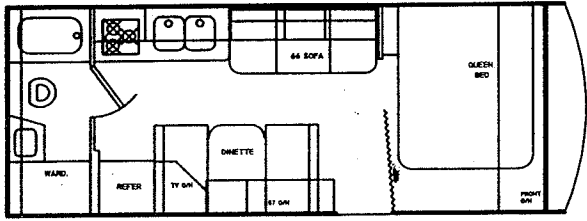

1999 Aerolite Eight and SE Travel Trailers

824FBR