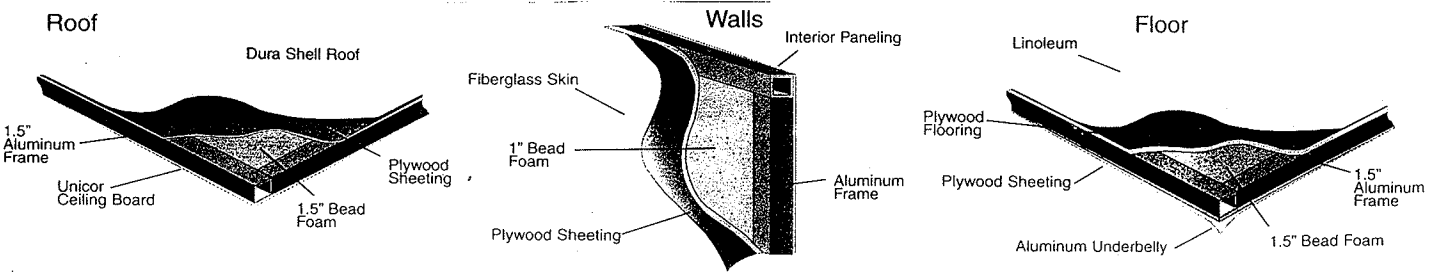

1999 Aerolite Eight and SE Fifth Wheels

8524SLD

8527RK

Specifications Travel Trailers & Fifth Wheels

	8 2 4 F B R	8 2 4 R Q S	8 2 6 R Q S	8 2 6 F D B	8 2 8 F D B	8 2 8 F D K	8 3 0 R Q S	8 3 0 R F D B	8 3 0 F K	8 5 2 4 S L D	8 5 2 7 R K	
Length	26'6"	26'6"	26'6"	26'6"	28'6"	28'6"	28'6"	30'6"	30'6"	30'6"	24'3"	27'3"
Exterior Width	8'	8'	8'	8'	8'	8'	8'	8'	8'	8'	8'	8'
Exterior Roof Height	8'3"	8'3"	8'3"	8'3"	8'3"	8'3"	8'3"	8'3"	8'3"	8'3"	9'5"	9'5"
GVWR (lbs.)	5000	5000	5000	5000	5500	5500	5500	5500	5500	5500	6400	6400
Total Base Weight Dry (lbs.)	3480	3480	3750	3610	3770	3870	3750	4010	4010	3950	4610	4680
Load Capacity (lbs.)	1520	1520	1250	1390	1730	1630	1750	1490	1490	1550	1790	1720
Dry Hitch Weight (lbs.)	300	400	410	350	340	340	380	370	360	420	750	950
Fresh Water (gal.)	30	30	30	30	30	30	30	30	30	30	30	30
Grey Water (gal.)	30	30	30	30	30	30	30	30	30	30	30	30
Black Water (gal.)	30	30	30	30	30	30	30	30	30	30	30	30
Tire Size	75R14	75R14	75R14	75R14	75R14	75R14	75R14	75R14	75R14	75R14	75R14	75R14

Dry Weights based on standard features; optional equipment not included. Carrying capacity determined by subtracting total weight from GVWR and includes fluids, options, and cargo. Liquid capacities and weights are approximate only. Due to constant product improvements, Aero Manufacturing Inc. reserves the right to make changes including but not limited to specifications, equipment and accessories without further notice or obligation.