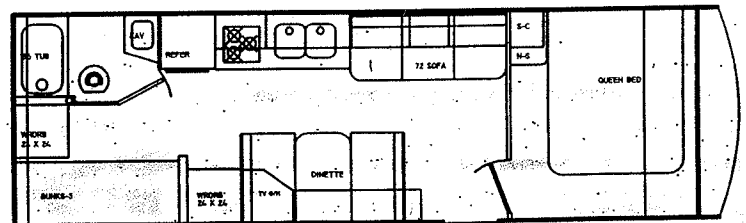

1999 Aerolite Eight and SE Travel Trailers

830FDB